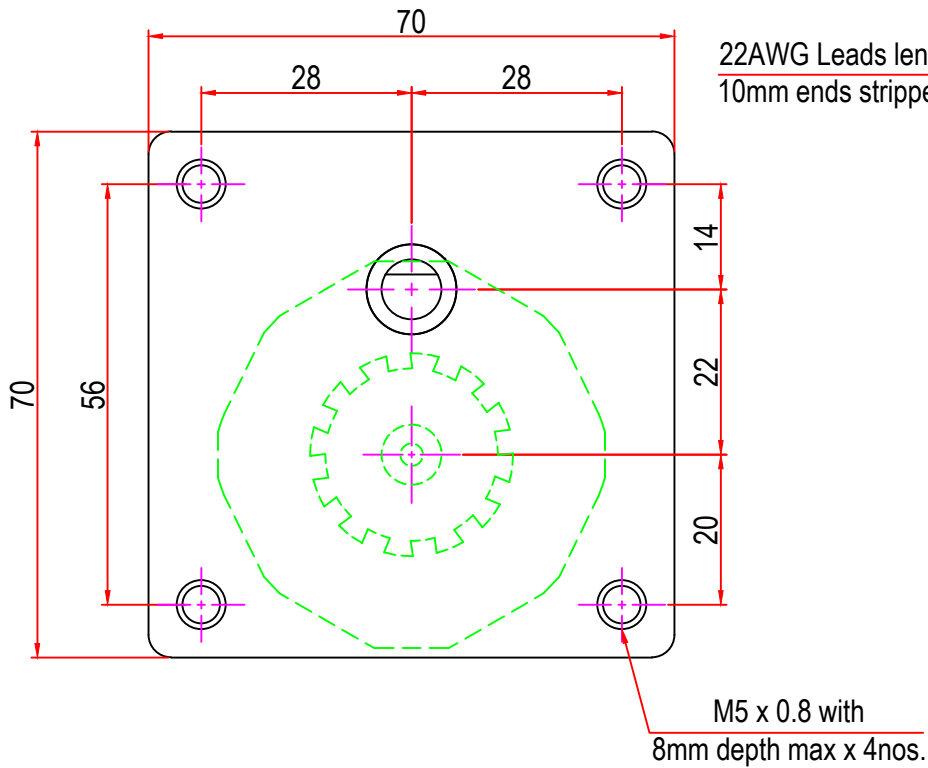

Issue/RevNo	Revision note	Date	Signature	Checked
1.0	Original Issue	01/04/2014	MBM	TNB

		<b>Motion Drivetronics Pvt Ltd</b>		
Itemref	<b>MTS4a8</b>		Article No./Reference	
Designed by MBM	Checked by TNB	Approved by TNB	Date 01/04/2014	Scale do not scale
<b>BRAND - MECHTEX</b> Navi Mumbai - 400 709.		<b>Assembly Drawing</b>		
F-MKT-022 VER 3.0		Edition	Sheet 1 of 1	