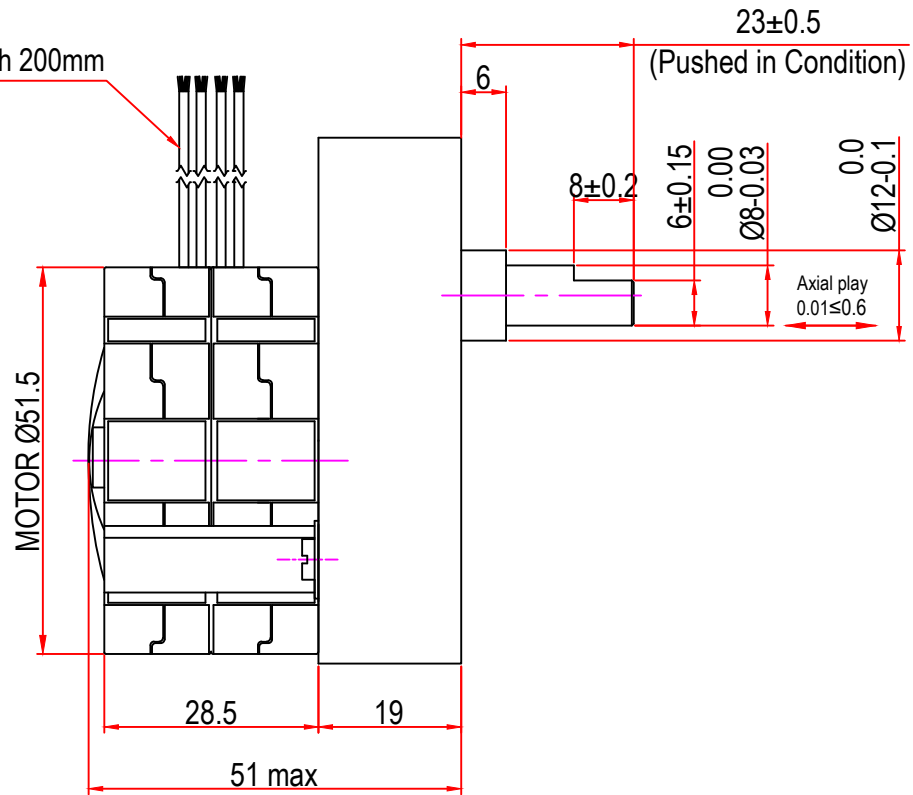

Issue/RevNo	Revision note	Date	Signature	Checked
1.0	Original Issue	01/04/2014	MBM	TNB

		<b>Motion Drivetronics Pvt Ltd</b>		
Itemref	<b>MTS4a8</b>		Article No./Reference	
Designed by MBM	Checked by TNB	Approved by TNB	Date 01/04/2014	Scale do not scale
<b>BRAND - MECHTEX</b> Navi Mumbai - 400 709.		<b>Assembly Drawing</b>		
F-MKT-022 VER 3.0		Edition	Sheet 1 of 1	