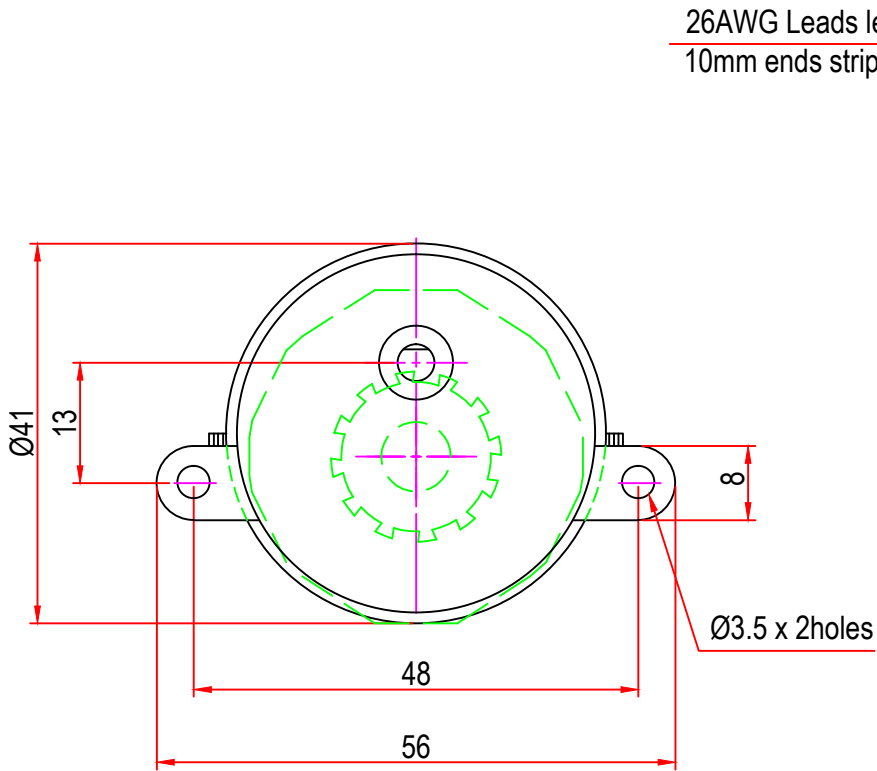

Issue/RevNo	Revision note	Date	Signature	Checked
1.0	Original Issue	01/04/2014	MBM	NSS

		Motion Drivetronics Pvt Ltd		
Itemref	MTS3a380CP		Article No./Reference	
Designed by MBM	Checked by NSS	Approved by TNB	Date 01/04/2014	Scale do not scale
BRAND - MECHTEX Navi Mumbai - 400 709.		Assembly Drawing		
F-MKT-022 VER 3.0		Edition		Sheet 1 of 1