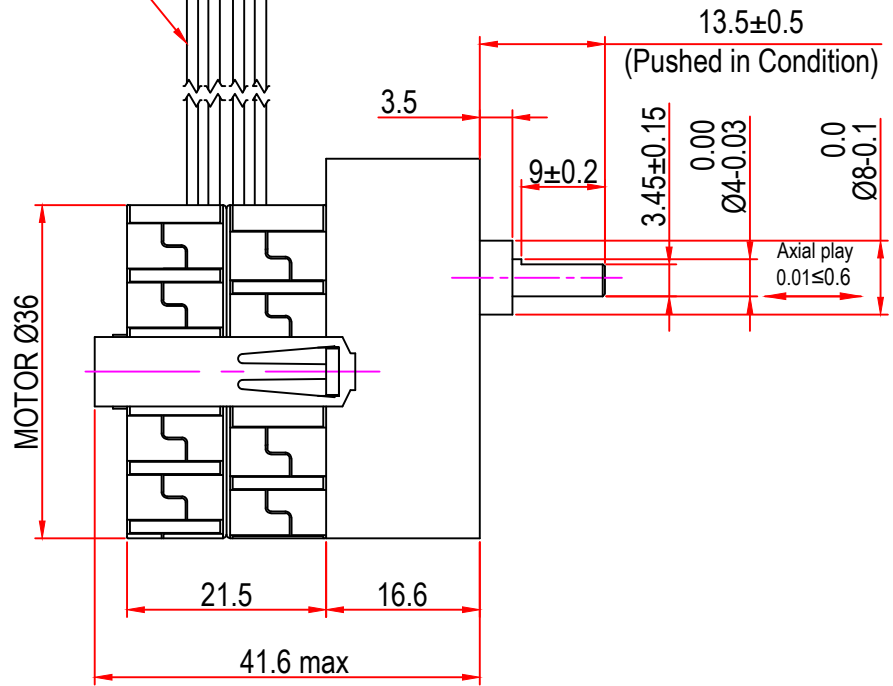

Issue/RevNo	Revision note	Date	Signature	Checked
1.0	Original Issue	01/04/2014	MBM	NSS

		Motion Drivetronics Pvt Ltd		
Itemref	MTS3a380CP		Article No./Reference	
Designed by MBM	Checked by NSS	Approved by TNB	Date 01/04/2014	Scale do not scale
BRAND - MECHTEX Navi Mumbai - 400 709.		Assembly Drawing		
F-MKT-022 VER 3.0		Edition		Sheet 1 of 1