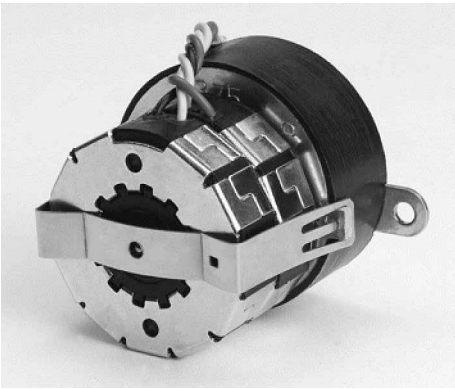

Issue/RevNo	Revision note	Date	Signature	Checked
1.0	Original Issue	01/04/2014	MBM	NSS

		Motion Drivetronics Pvt Ltd		
Itemref	MTS3a380CP		Article No./Reference	
Designed by MBM	Checked by NSS	Approved by TNB	Date 01/04/2014	Scale do not scale
BRAND - MECHTEX Navi Mumbai - 400 709.		Assembly Drawing		
F-MKT-022 VER 3.0		Edition		Sheet 1 of 1