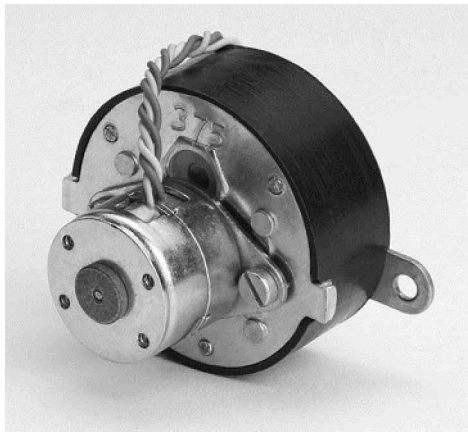

Issue/RevNo	Revision note	Date	Signature	Checked
1.0	Original Issue	01/04/2014	MBM	TNB

		Motion Drivetronics Pvt Ltd		
Itemref	MTS2b380CP		Article No./Reference	
Designed by MBM	Checked by TNB	Approved by TNB	Date 01/04/2014	Scale do not scale
BRAND - MECHTEX Navi Mumbai - 400 709.		Assembly Drawing		
F-MKT-022 VER 3.0		Edition	Sheet 1 of 1	