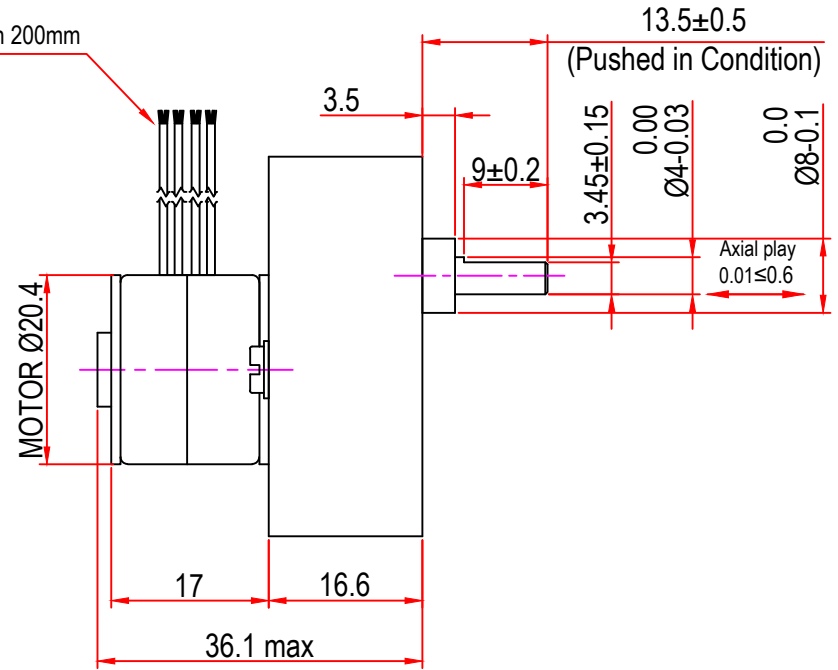

Issue/RevNo	Revision note	Date	Signature	Checked
1.0	Original Issue	01/04/2014	MBM	TNB

		Motion Drivetronics Pvt Ltd		
Itemref	MTS2b380CP		Article No./Reference	
Designed by MBM	Checked by TNB	Approved by TNB	Date 01/04/2014	Scale do not scale
BRAND - MECHTEX Navi Mumbai - 400 709.		Assembly Drawing		
F-MKT-022 VER 3.0		Edition	Sheet 1 of 1	