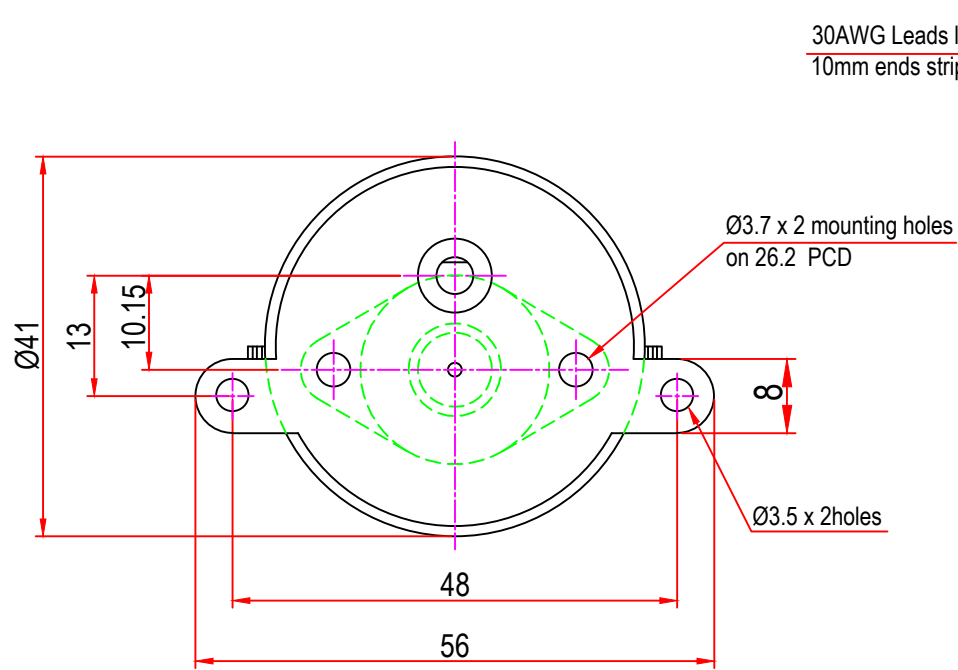

Issue/RevNo	Revision note	Date	Signature	Checked
1.0	Original Issue	01/04/2014	MBM	TNB

		Motion Drivetronics Pvt Ltd		
Itemref	MTS2b380CP		Article No./Reference	
Designed by MBM	Checked by TNB	Approved by TNB	Date 01/04/2014	Scale do not scale
BRAND - MECHTEX Navi Mumbai - 400 709.		Assembly Drawing		
F-MKT-022 VER 3.0		Edition	Sheet 1 of 1	