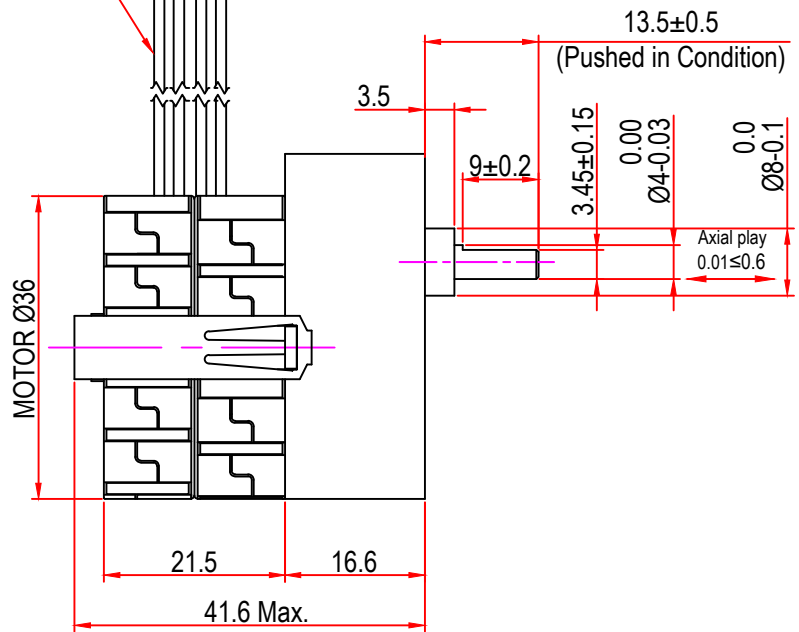

Issue/RevNo	Revision note	Date	Signature	Checked
1.0	Original Issue	01/04/2014	MBM	TNB

		Motion Drivetronics Pvt Ltd		
Itemref	MTR3b380CP	Article No./Reference		
Designed by MBM	Checked by TNB	Approved by TNB	Date 01/04/2014	Scale do not scale
BRAND - MECHTEX Navi Mumbai - 400 709.		Assembly Drawing		
F-MKT-022 VER 3.0		Edition	Sheet 1 of 1	