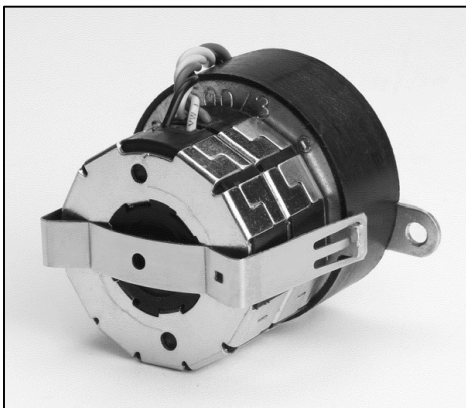

Issue/RevNo	Revision note	Date	Signature	Checked
1.0	Original Issue	01/04/2014	MBM	TNB

		Motion Drivetronics Pvt Ltd		
Itemref	MTR3b380CP	Article No./Reference		
Designed by MBM	Checked by TNB	Approved by TNB	Date 01/04/2014	Scale do not scale
BRAND - MECHTEX Navi Mumbai - 400 709.		Assembly Drawing		
F-MKT-022 VER 3.0		Edition	Sheet 1 of 1	