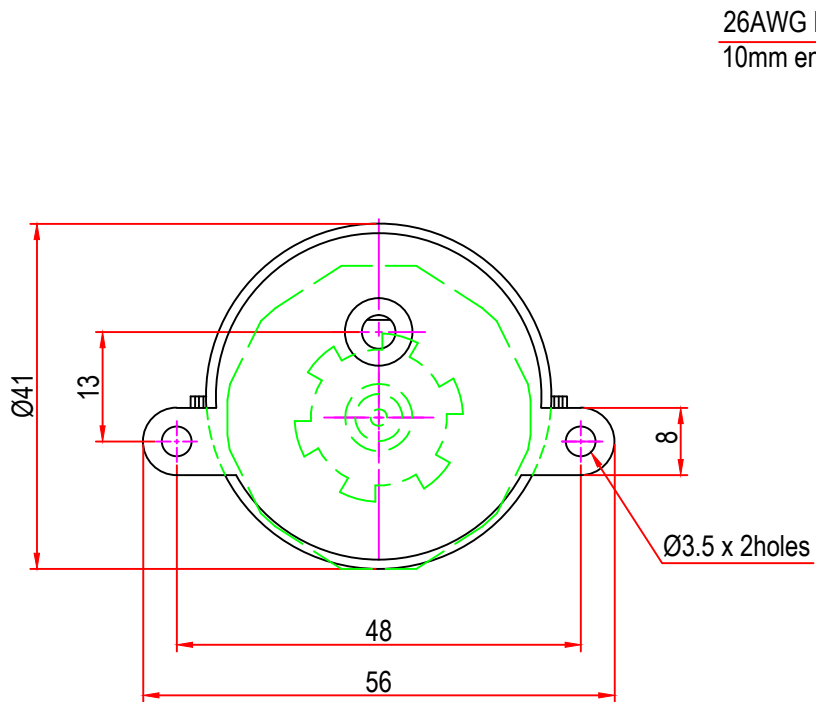

Issue/RevNo	Revision note	Date	Signature	Checked
1.0	Original Issue	01/04/2014	MBM	TNB

		Motion Drivetronics Pvt Ltd		
Itemref	MTR3b380CP	Article No./Reference		
Designed by MBM	Checked by TNB	Approved by TNB	Date 01/04/2014	Scale do not scale
BRAND - MECHTEX Navi Mumbai - 400 709.		Assembly Drawing		
F-MKT-022 VER 3.0		Edition	Sheet 1 of 1	