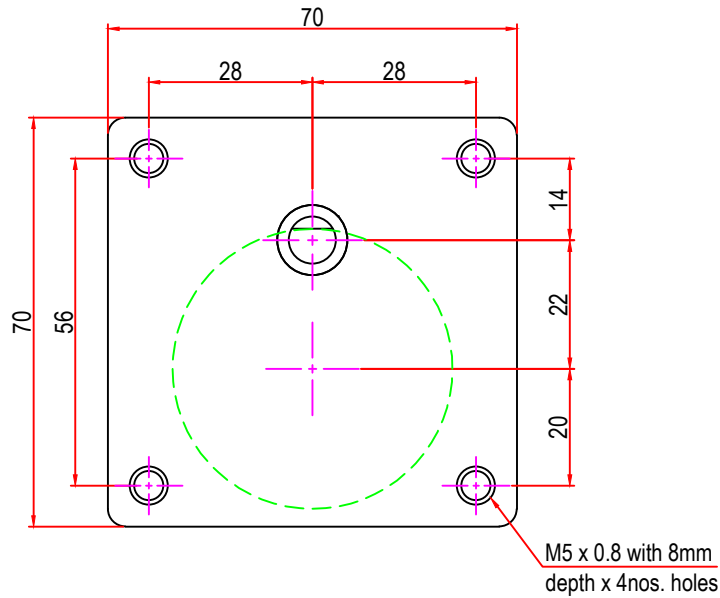

Issue/RevNo	Revision note	Date	Signature	Checked
1.0	Original Issue	01/04/2014	MBM	TNB

 <b>Motion Drivetrionics Pvt Ltd</b>				
Itemref	Client			Article No./Reference
Designed by MBM	Checked by TNB	Approved by TNB	Date 01/04/2014	Scale do not scale
<b>BRAND - MECHTEX</b> Navi Mumbai - 400 709.		<b>MT6b8</b>		
<b>F-MKT-022 VER 3.0</b>		<b>Assembly Drawing</b>		Edition Sheet 1 of 1