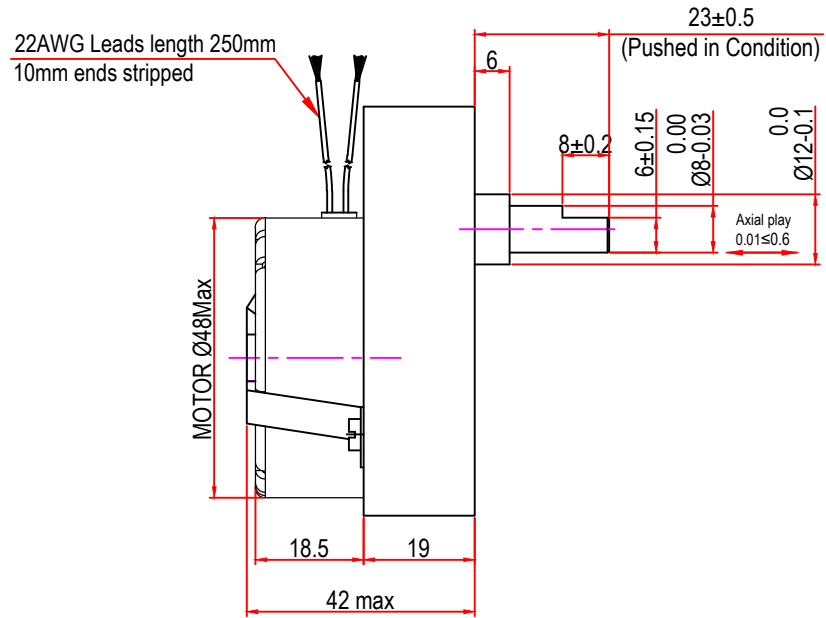

Issue/RevNo	Revision note	Date	Signature	Checked
1.0	Original Issue	01/04/2014	MBM	TNB

 <b>Motion Drivetrionics Pvt Ltd</b>				
Itemref	Client			Article No./Reference
Designed by MBM	Checked by TNB	Approved by TNB	Date 01/04/2014	Scale do not scale
<b>BRAND - MECHTEX</b> Navi Mumbai - 400 709.		<b>MT6b8</b>		
<b>F-MKT-022 VER 3.0</b>		<b>Assembly Drawing</b>		Edition Sheet 1 of 1