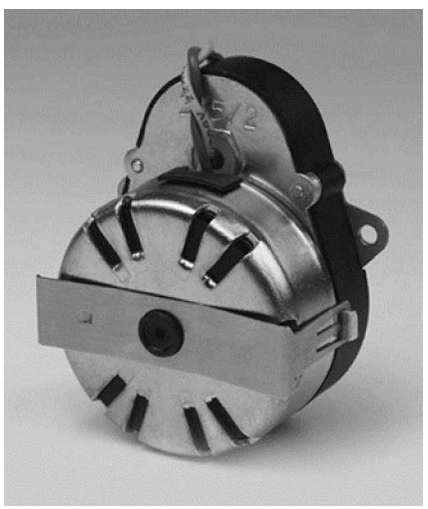

Issue/RevNo	Revision note	Date	Signature	Checked
1.0	Original Issue	01/04/2014	MBM	TNB

 <b>Motion Drivetronics Pvt Ltd</b>				
Itemref	Client	Article No./Reference		
Designed by MBM	Checked by TNB	Approved by TNB	Date 01/04/2014	Scale do not scale
<b>BRAND - MECHTEX</b> Navi Mumbai - 400 709.		<b>MT6b5H</b>		
<b>F-MKT-022 VER 3.0</b>		<b>Assembly Drawing</b>		Edition Sheet 1 of 1