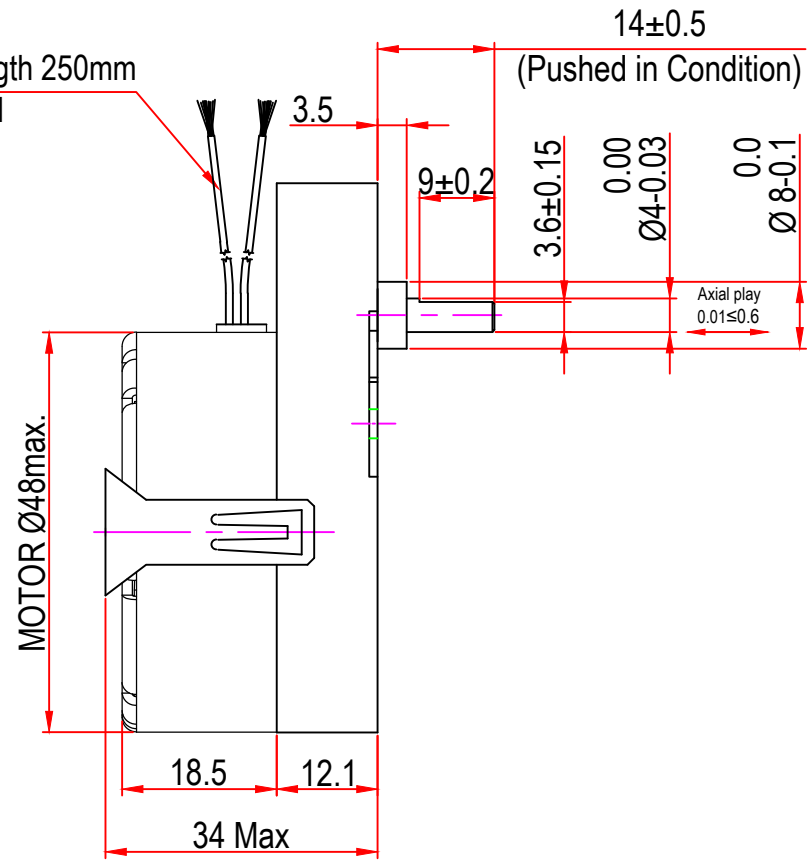

Issue/RevNo	Revision note	Date	Signature	Checked
1.0	Original Issue	01/04/2014	MBM	TNB

 <b>Motion Drivetronics Pvt Ltd</b>				
Itemref	Client	Article No./Reference		
Designed by MBM	Checked by TNB	Approved by TNB	Date 01/04/2014	Scale do not scale
<b>BRAND - MECHTEX</b> Navi Mumbai - 400 709.		<b>MT6b5H</b>		
<b>F-MKT-022 VER 3.0</b>		<b>Assembly Drawing</b>		Edition Sheet 1 of 1