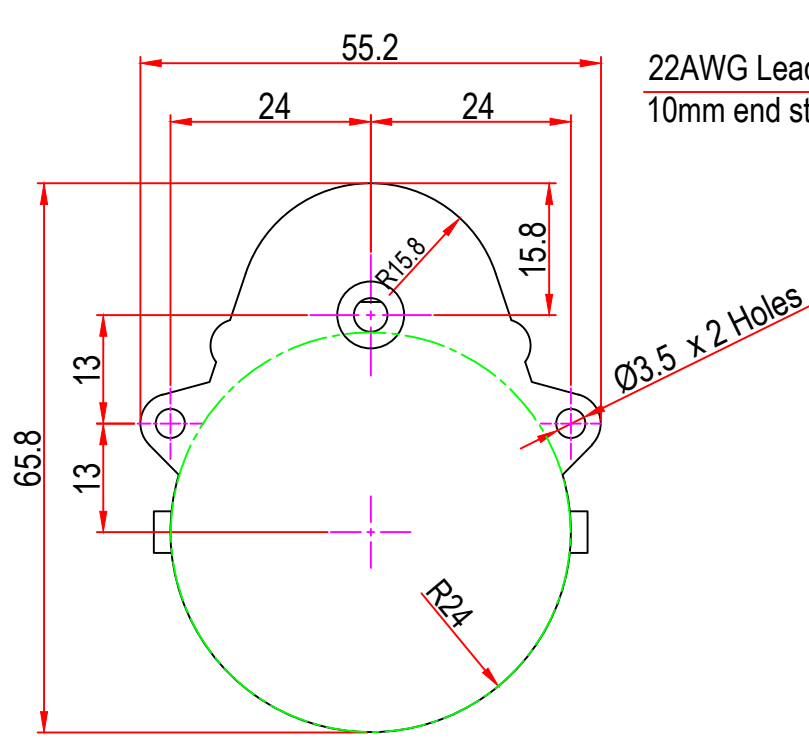

Issue/RevNo	Revision note	Date	Signature	Checked
1.0	Original Issue	01/04/2014	MBM	TNB

 <b>Motion Drivetronics Pvt Ltd</b>				
Itemref	Client	Article No./Reference		
Designed by MBM	Checked by TNB	Approved by TNB	Date 01/04/2014	Scale do not scale
<b>BRAND - MECHTEX</b> Navi Mumbai - 400 709.		<b>MT6b5H</b>		
<b>F-MKT-022 VER 3.0</b>		<b>Assembly Drawing</b>		Edition Sheet 1 of 1