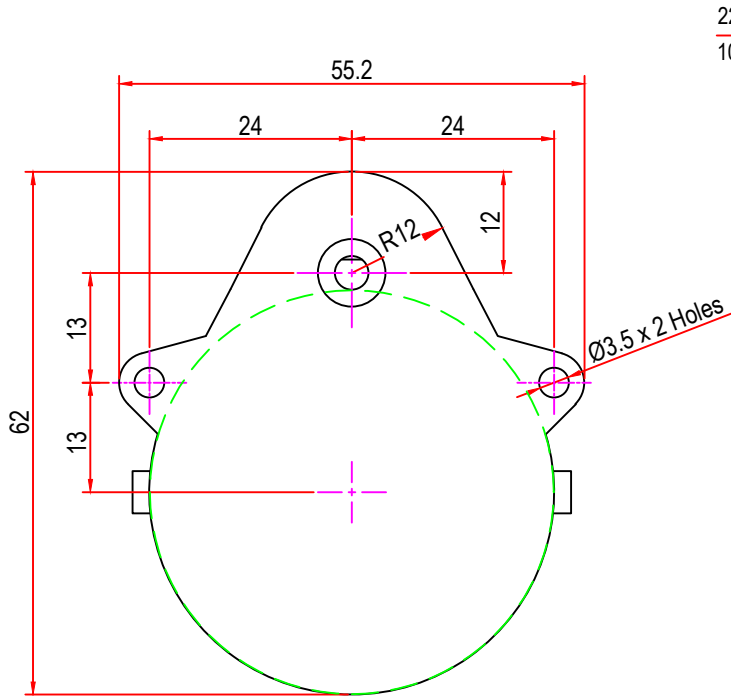

Issue/RevNo	Revision note	Date	Signature	Checked
1.0	Original Issue	01/04/2014	MBM	TNB

 Motion Drivetronics Pvt Ltd				
Itemref	Client			Article No./Reference
Designed by MBM	Checked by TNB	Approved by TNB	Date 01/04/2014	Scale do not scale
BRAND - MECHTEX Navi Mumbai - 400 709.		MT6b2		
F-MKT-022 VER 3.0		Assembly Drawing		Edition Sheet 1 of 1