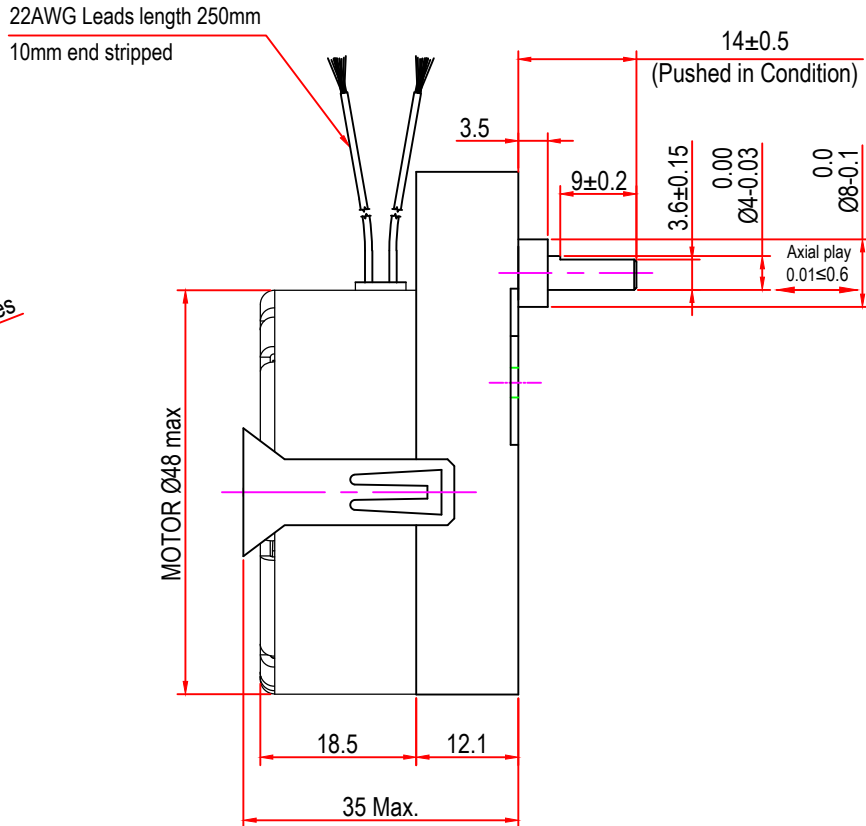

Issue/RevNo	Revision note	Date	Signature	Checked
1.0	Original Issue	01/04/2014	MBM	TNB

 Motion Drivetronics Pvt Ltd				
Itemref	Client			Article No./Reference
Designed by MBM	Checked by TNB	Approved by TNB	Date 01/04/2014	Scale do not scale
BRAND - MECHTEX Navi Mumbai - 400 709.		MT6b2		
F-MKT-022 VER 3.0		Assembly Drawing		Edition Sheet 1 of 1