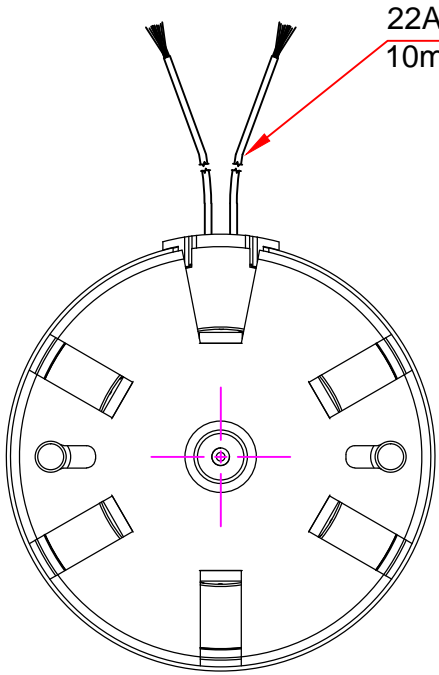

Issue/RevNo	Revision note	Date	Signature	Checked
1.0	Original Issue	01/04/2014	MBM	TNB

 Motion Drivetrionics Pvt Ltd				
Itemref	Client			Article No./Reference
Designed by MBM	Checked by TNB	Approved by TNB	Date 01/04/2014	Scale do not scale
BRAND - MECHTEX Navi Mumbai - 400 709.		MT6b		
F-MKT-022 VER 3.0		Assembly Drawing		Edition Sheet 1 of 1