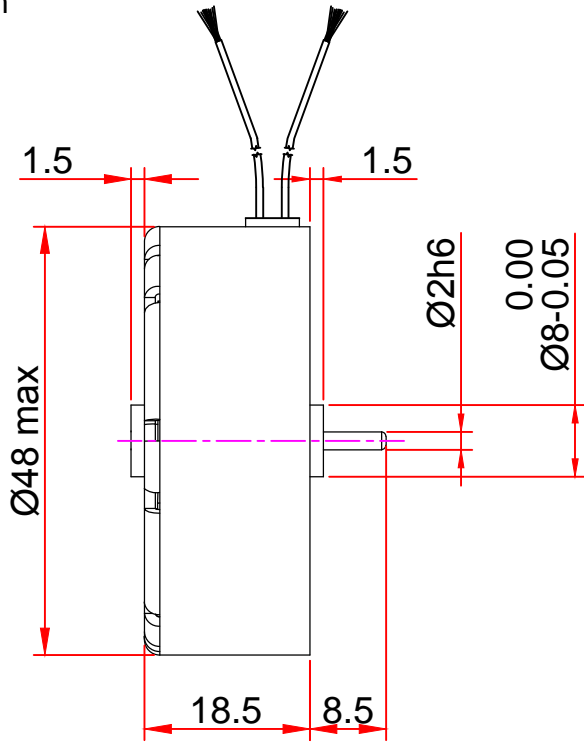

Issue/RevNo	Revision note	Date	Signature	Checked
1.0	Original Issue	01/04/2014	MBM	TNB

 Motion Drivetrionics Pvt Ltd				
Itemref	Client			Article No./Reference
Designed by MBM	Checked by TNB	Approved by TNB	Date 01/04/2014	Scale do not scale
BRAND - MECHTEX Navi Mumbai - 400 709.		MT6b		
F-MKT-022 VER 3.0		Assembly Drawing		Edition Sheet 1 of 1