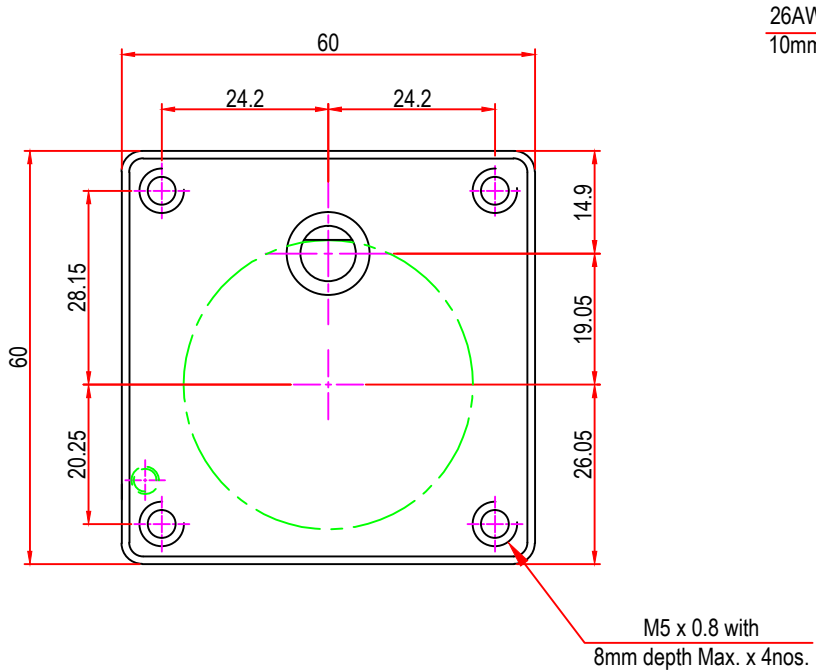

Issue/RevNo	Revision note	Date	Signature	Checked
1.0	Original Issue	01/04/2014	MBM	TNB

		Motion Drivetronics Pvt Ltd		
Itemref	MT03	Article No./Reference		
Designed by MBM	Checked by TNB	Approved by TNB	Date 01/04/2014	Scale do not scale
BRAND - MECHTEX Navi Mumbai - 400 709.		Assembly Drawing		
F-MKT-022 VER 3.0		Edition	Sheet 1 of 1	