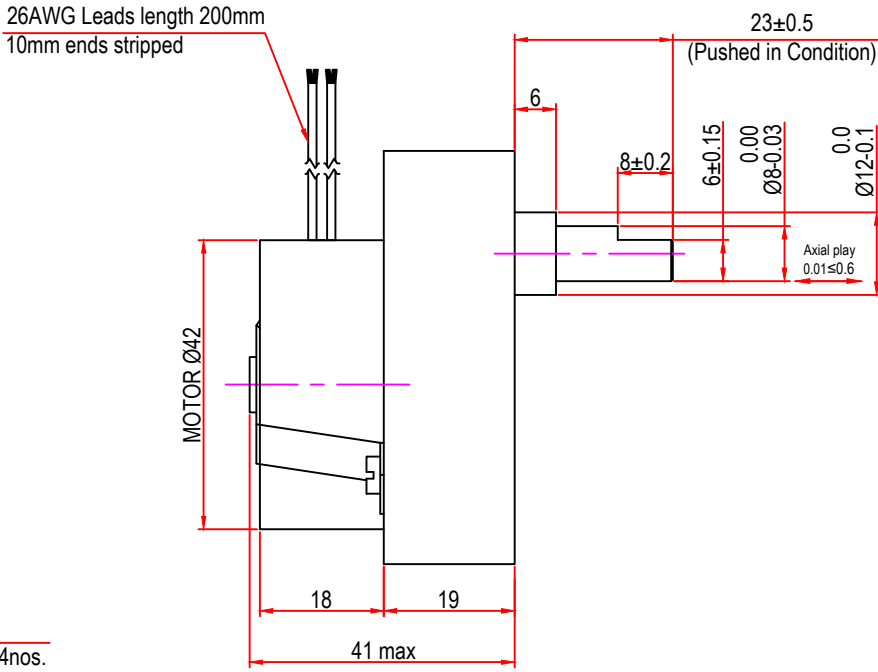

Issue/RevNo	Revision note	Date	Signature	Checked
1.0	Original Issue	01/04/2014	MBM	TNB

		Motion Drivetronics Pvt Ltd		
Itemref	MT03	Article No./Reference		
Designed by MBM	Checked by TNB	Approved by TNB	Date 01/04/2014	Scale do not scale
BRAND - MECHTEX Navi Mumbai - 400 709.		Assembly Drawing		
F-MKT-022 VER 3.0		Edition	Sheet 1 of 1	