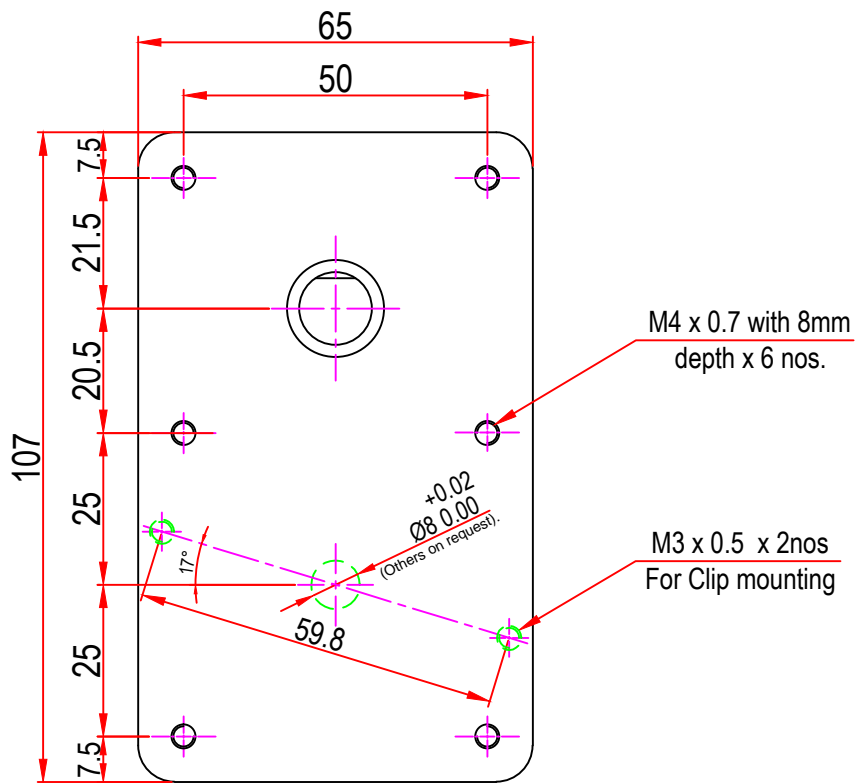

Issue/RevNo	Revision note	Date	Signature	Checked
1.0	Original Issue	01/04/2014	MBM	TNB

 <b>Motion Drivetrionics Pvt Ltd</b>				
Itemref	<b>GBW GEAR BOX</b>		Article No./Reference	
Designed by MBM	Checked by TNB	Approved by TNB	Date 01/04/2014	Scale do not scale
<b>BRAND - MECHTEX</b> Navi Mumbai - 400 709.		<b>Assembly Drawing</b>		
F-MKT-022 VER 3.0			Edition	Sheet 1 of 1