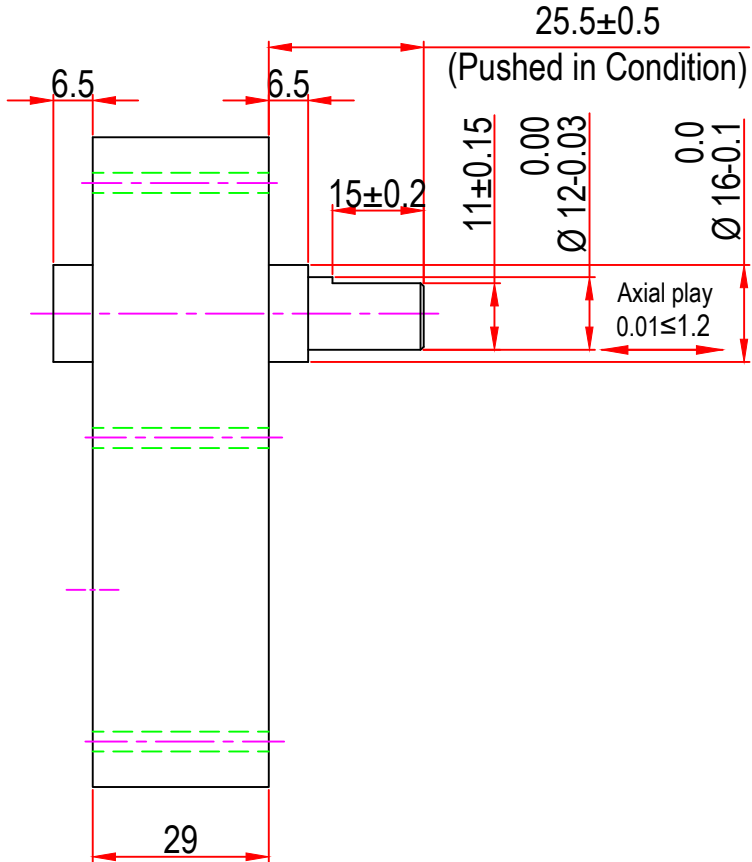

Issue/RevNo	Revision note	Date	Signature	Checked
1.0	Original Issue	01/04/2014	MBM	TNB

 <b>Motion Drivetrionics Pvt Ltd</b>				
Itemref	<b>GBW GEAR BOX</b>		Article No./Reference	
Designed by MBM	Checked by TNB	Approved by TNB	Date 01/04/2014	Scale do not scale
<b>BRAND - MECHTEX</b> Navi Mumbai - 400 709.		<b>Assembly Drawing</b>		
F-MKT-022 VER 3.0			Edition	Sheet 1 of 1