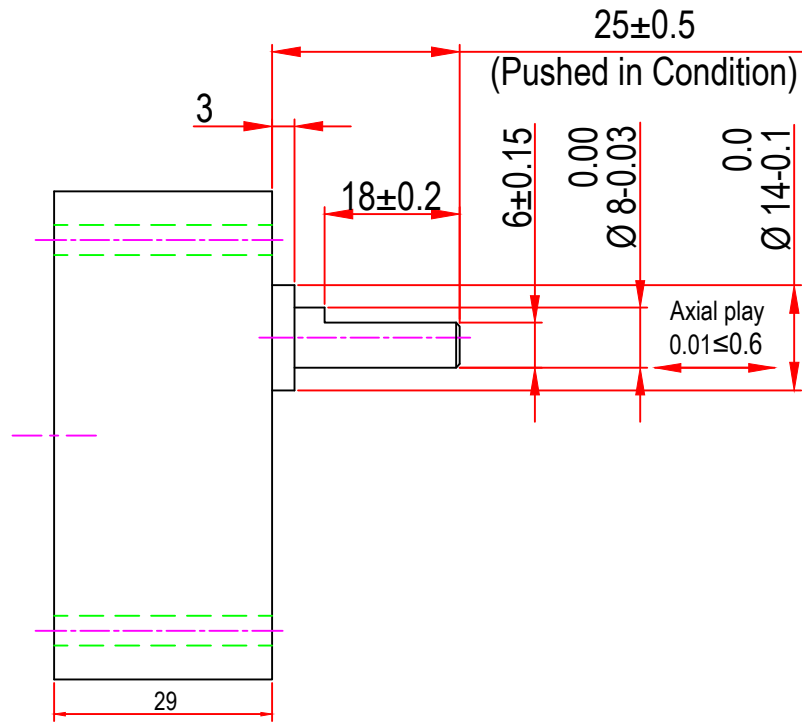

Issue/RevNo	Revision note	Date	Signature	Checked
1.0	Original Issue	01/04/2014	MBM	TNB

M4 x 0.7 with 10.0mm depth x 4nos
Other on request.

		Motion Drivetronics Pvt Ltd		
Itemref	GBV GEAR BOX		Article No./Reference	
Designed by MBM	Checked by TNB	Approved by TNB	Date 01/04/2014	Scale do not scale
BRAND - MECHTEX Navi Mumbai - 400 709.		Assembly Drawing		
F-MKT-022 VER 3.0		Edition		Sheet 1 of 1