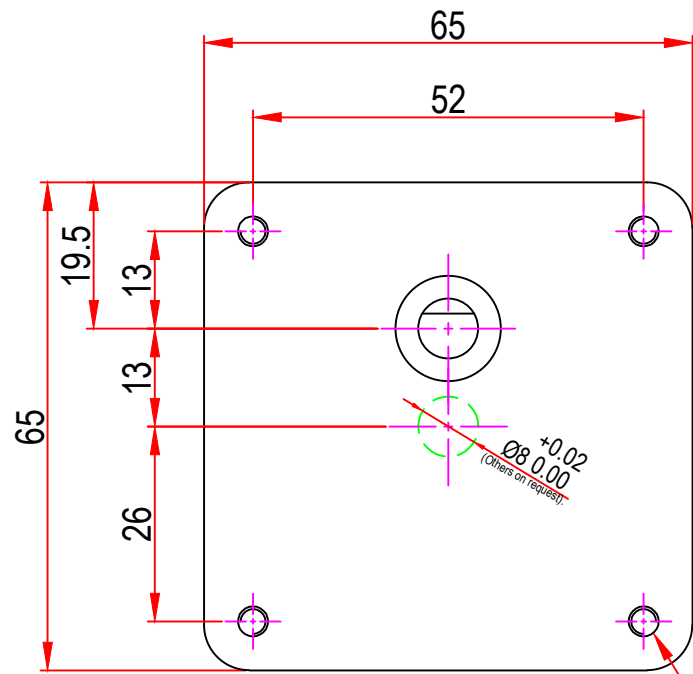

Issue/RevNo	Revision note	Date	Signature	Checked
1.0	Original Issue	01/04/2014	MBM	TNB

M4 x 0.7 with 10.0mm depth x 4nos
Other on request.

		Motion Drivetronics Pvt Ltd		
Itemref	GBV GEAR BOX		Article No./Reference	
Designed by MBM	Checked by TNB	Approved by TNB	Date 01/04/2014	Scale do not scale
BRAND - MECHTEX Navi Mumbai - 400 709.		Assembly Drawing		
F-MKT-022 VER 3.0		Edition		Sheet 1 of 1