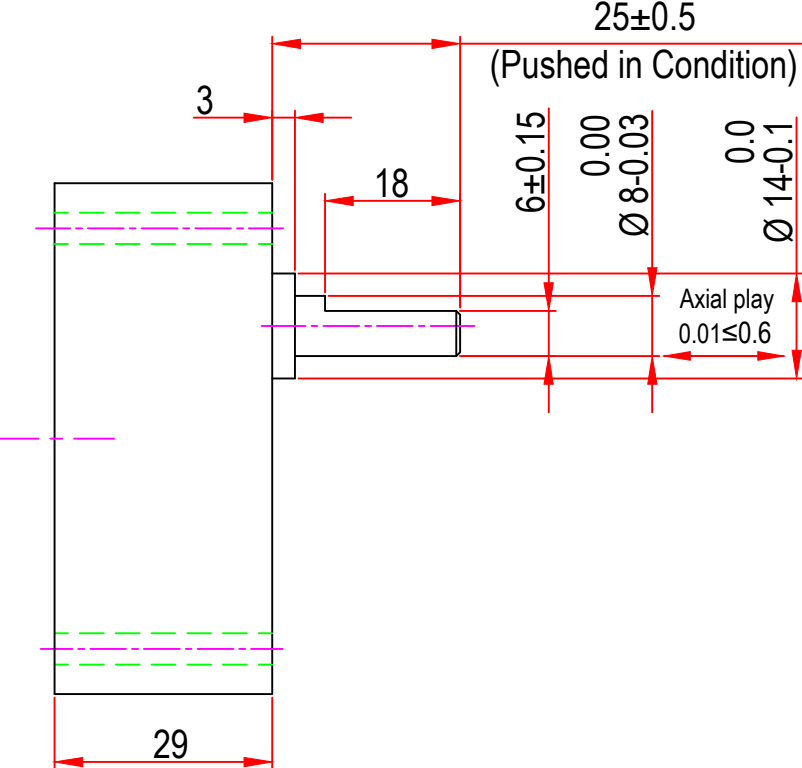

Issue/RevNo	Revision note	Date	Signature	Checked
1.0	Original Issue	01/04/2014	MBM	TNB

M4 x 0.7 with 8.0mm depth x 4nos
other on request.

Itemref		GBU GEAR BOX		Article No./Reference
Designed by MBM	Checked by TNB	Approved by TNB	Date 01/04/2014	Scale do not scale
BRAND - MECHTEX Navi Mumbai - 400 709.			Assembly Drawing	
F-MKT-022 VER 3.0			Edition	Sheet 1 of 1