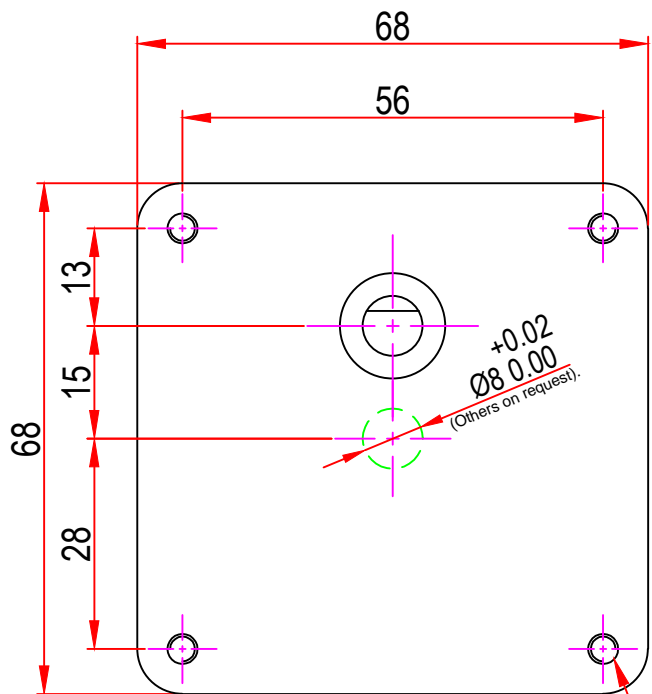

Issue/RevNo	Revision note	Date	Signature	Checked
1.0	Original Issue	01/04/2014	MBM	TNB

M4 x 0.7 with 8.0mm depth x 4nos
other on request.

Itemref		GBU GEAR BOX		Article No./Reference
Designed by MBM	Checked by TNB	Approved by TNB	Date 01/04/2014	Scale do not scale
BRAND - MECHTEX Navi Mumbai - 400 709.			Assembly Drawing	
F-MKT-022 VER 3.0			Edition	Sheet 1 of 1