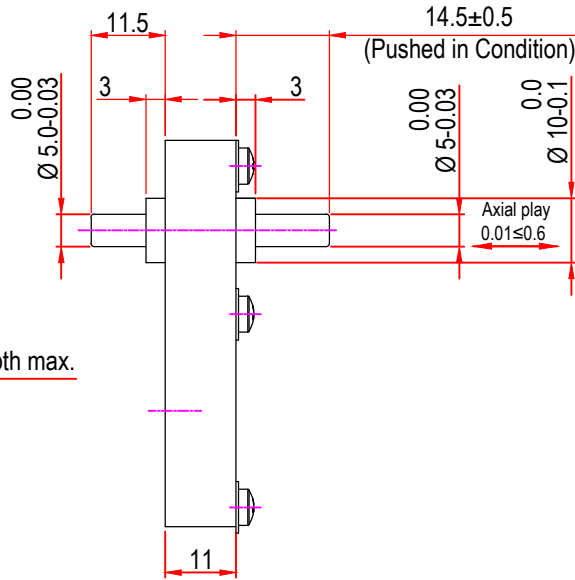

Issue/RevNo	Revision note	Date	Signature	Checked
1.0	Original Issue	01/04/2014	MBM	TNB

M3 x 0.5 with 6mm depth max.
x 3nos. with Screw

 Motion Drivetrronics Pvt Ltd				
Itemref	GBL GEAR BOX			Article No./Reference
Designed by MBM	Checked by TNB	Approved by TNB	Date 01/04/2014	Scale do not scale
BRAND - MECHTEX Navi Mumbai - 400 709.			Assembly Drawing	
F-MKT-022 VER 3.0			Edition	Sheet 1 of 1