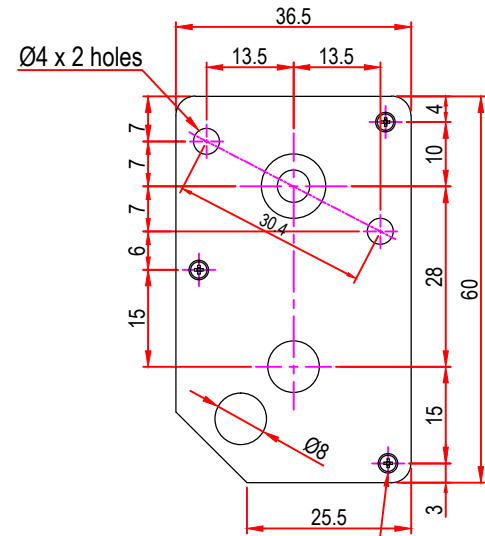

Issue/RevNo	Revision note	Date	Signature	Checked
1.0	Original Issue	01/04/2014	MBM	TNB

M3 x 0.5 with 6mm depth max.
x 3nos. with Screw

 Motion Drivetrronics Pvt Ltd				
Itemref	GBL GEAR BOX			Article No./Reference
Designed by MBM	Checked by TNB	Approved by TNB	Date 01/04/2014	Scale do not scale
BRAND - MECHTEX Navi Mumbai - 400 709.			Assembly Drawing	
F-MKT-022 VER 3.0			Edition	Sheet 1 of 1