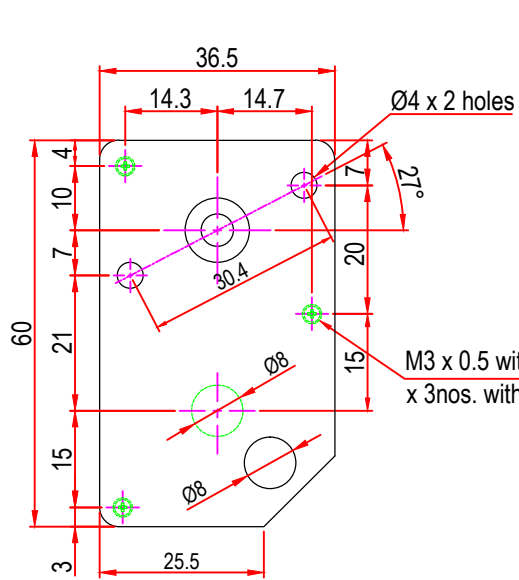

Issue/RevNo	Revision note	Date	Signature	Checked
1.0	Original Issue	01/04/2014	MBM	TNB

M3 x 0.5 with 6mm depth max.
x 3nos. with Screw

 Motion Drivetrronics Pvt Ltd				
Itemref	GBL GEAR BOX			Article No./Reference
Designed by MBM	Checked by TNB	Approved by TNB	Date 01/04/2014	Scale do not scale
BRAND - MECHTEX Navi Mumbai - 400 709.			Assembly Drawing	
F-MKT-022 VER 3.0			Edition	Sheet 1 of 1