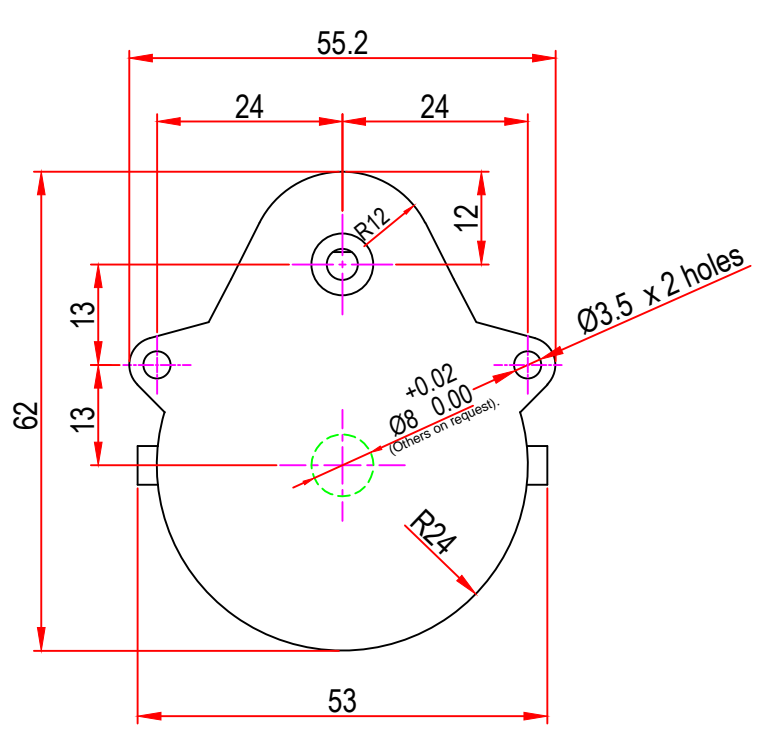

Issue/RevNo	Revision note	Date	Signature	Checked
1.0	Original Issue	01/04/2014	MBM	TNB

 <b>Motion Drivetrronics Pvt Ltd</b>			
Itemref	<b>GB2 GEAR BOX</b>	Article No./Reference	
Designed by MBM	Checked by TNB	Approved by TNB	Date 01/04/2014
<b>BRAND - MECHTEX</b> Navi Mumbai - 400 709.		<b>Assembly Drawing</b>	
F-MKT-022 VER 3.0		Edition	Sheet 1 of 1