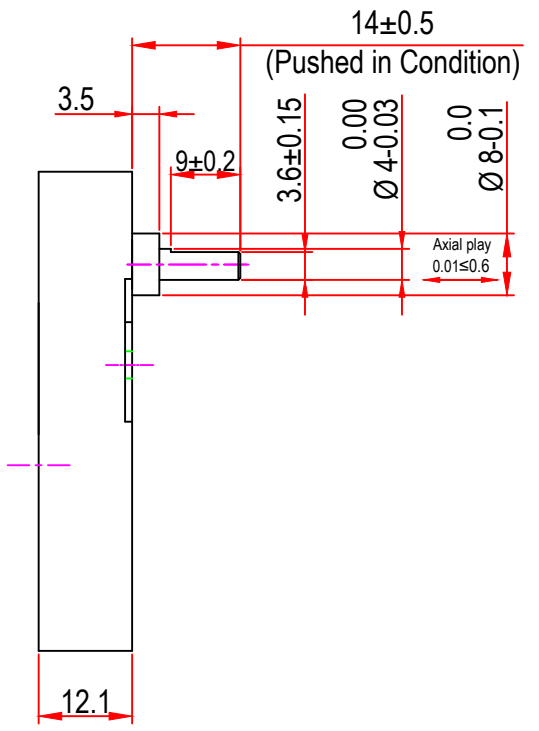

Issue/RevNo	Revision note	Date	Signature	Checked
1.0	Original Issue	01/04/2014	MBM	TNB

 <b>Motion Drivetrronics Pvt Ltd</b>			
Itemref	<b>GB2 GEAR BOX</b>	Article No./Reference	
Designed by MBM	Checked by TNB	Approved by TNB	Date 01/04/2014
<b>BRAND - MECHTEX</b> Navi Mumbai - 400 709.		<b>Assembly Drawing</b>	
F-MKT-022 VER 3.0		Edition	Sheet 1 of 1