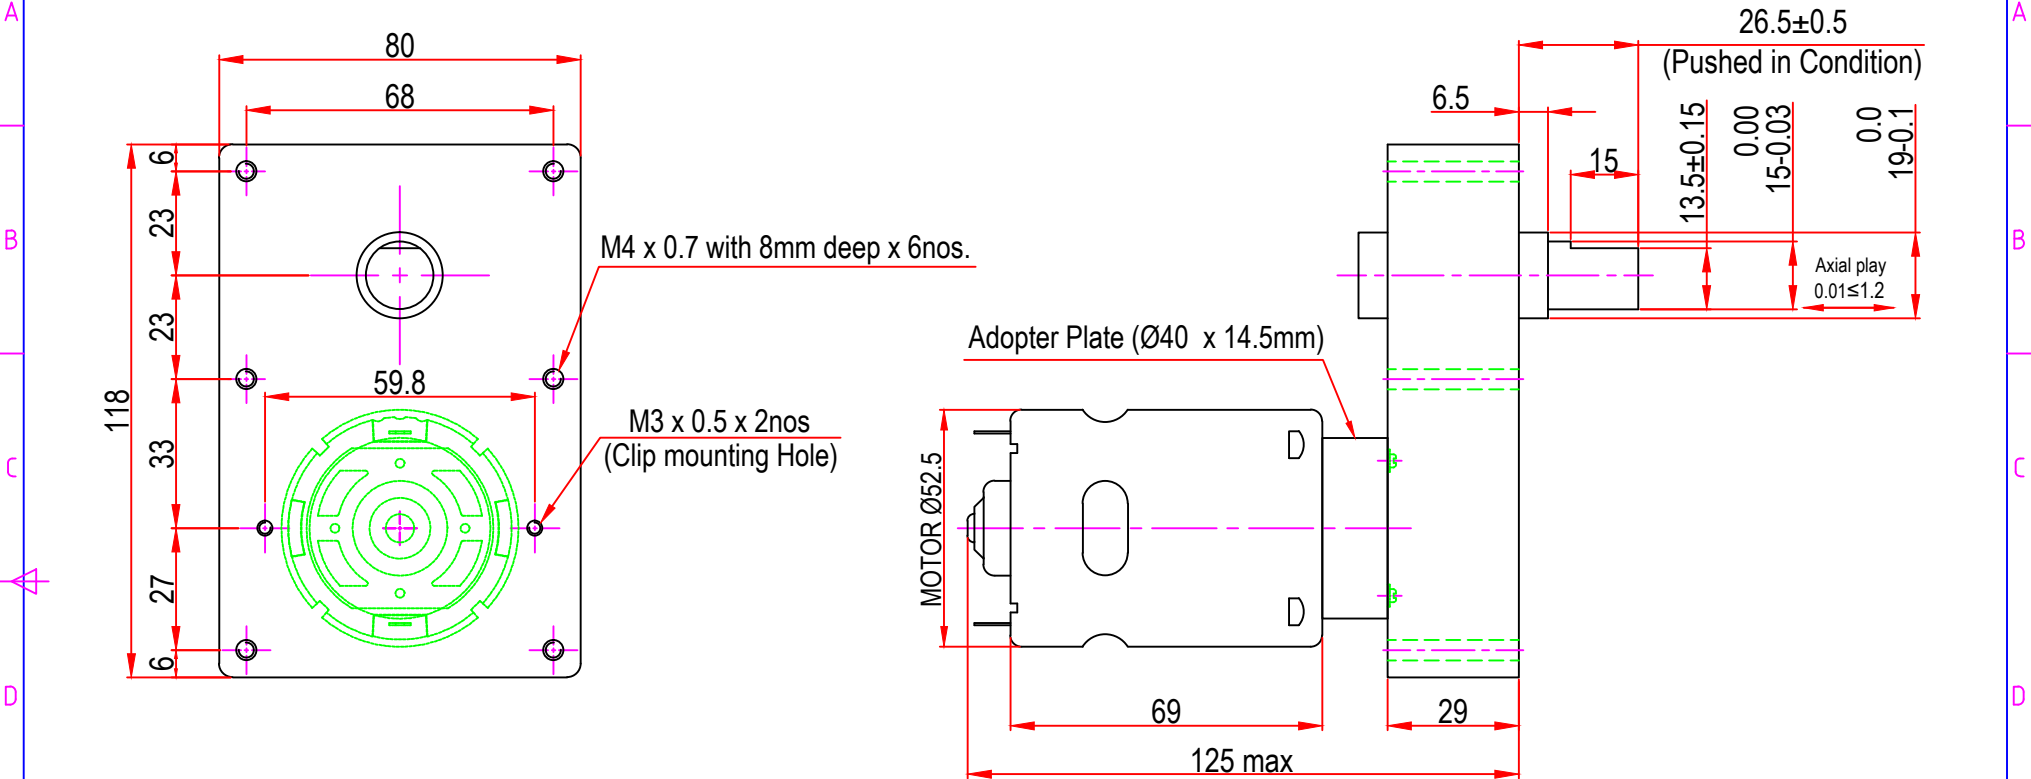

Issue/RevNo	Revision note	Date	Signature	Checked
1.0	Original Issue	01/04/2014	MBM	TNB

Itemref	DC52GBX		Article No./Reference	
Designed by MBM	Checked by TNB	Approved by TNB	Date 01/04/2014	Scale do not scale
BRAND - MECHTEX Navi Mumbai - 400 709.			Assembly Drawing	
F-MKT-022 VER 3.0			Edition	Sheet 1 of 1