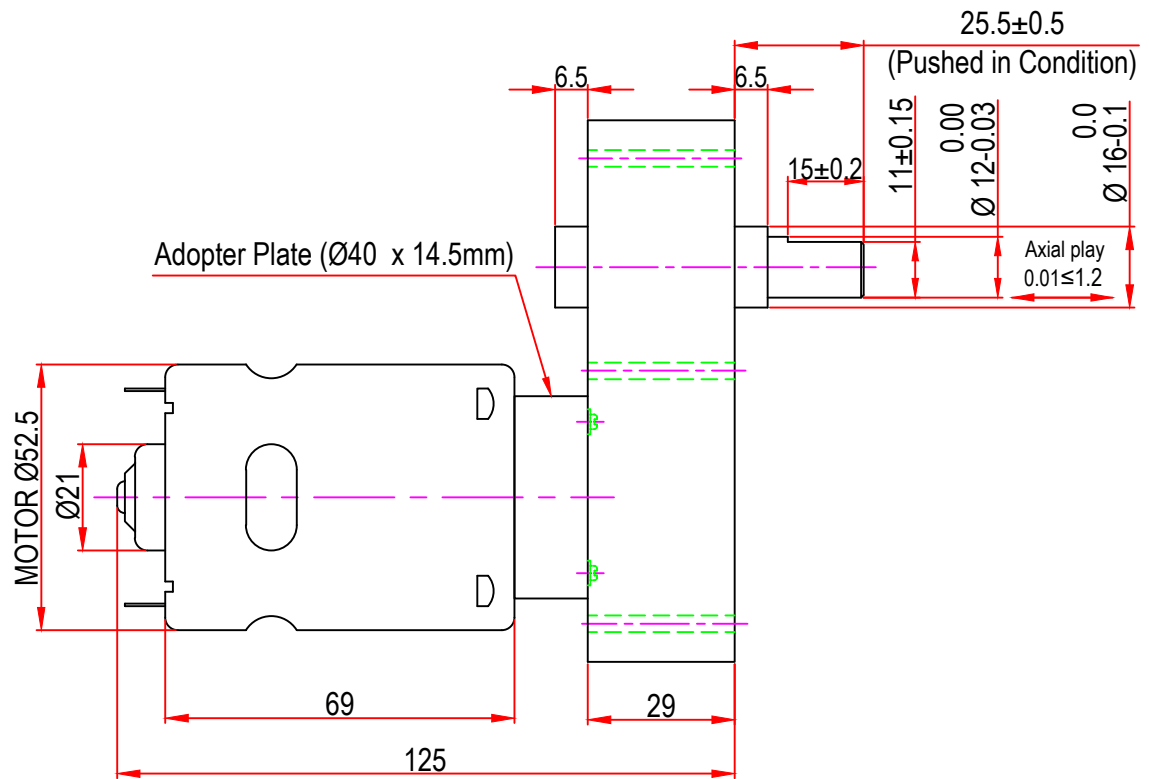

Issue/RevNo	Revision note	Date	Signature	Checked
1.0	Original Issue	01/04/2014	MBM	TNB

		Motion Drivetrionics Pvt Ltd		
Itemref	DC52GBW	Article No./Reference		
Designed by MBM	Checked by TNB	Approved by TNB	Date 01/04/2014	Scale do not scale
BRAND - MECHTEX Navi Mumbai - 400 709.		Assembly Drawing		
F-MKT-022 VER 3.0			Edition	Sheet 1 of 1