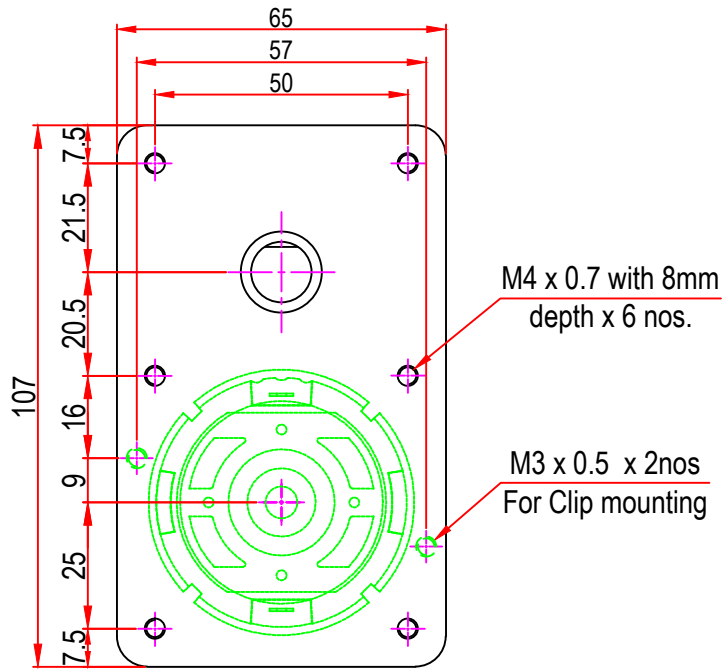

Issue/RevNo	Revision note	Date	Signature	Checked
1.0	Original Issue	01/04/2014	MBM	TNB

		Motion Drivetrionics Pvt Ltd		
Itemref	DC52GBW	Article No./Reference		
Designed by MBM	Checked by TNB	Approved by TNB	Date 01/04/2014	Scale do not scale
BRAND - MECHTEX Navi Mumbai - 400 709.		Assembly Drawing		
F-MKT-022 VER 3.0			Edition	Sheet 1 of 1