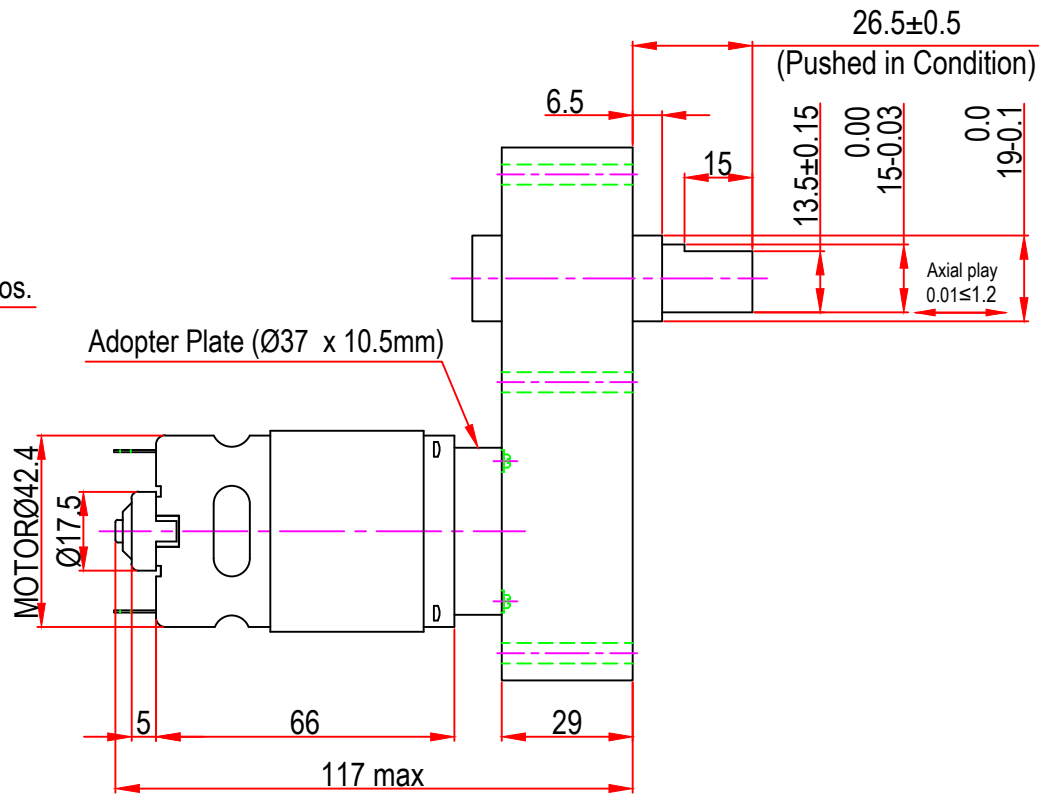

Issue/RevNo	Revision note	Date	Signature	Checked
1.0	Original Issue	01/04/2014	MBM	TNB

		Motion Drivetrionics Pvt Ltd		
Itemref	DC42GBX	Article No./Reference		
Designed by MBM	Checked by TNB	Approved by TNB	Date 01/04/2014	Scale do not scale
BRAND - MECHTEX Navi Mumbai - 400 709.		Assembly Drawing		
F-MKT-022 VER 3.0			Edition	Sheet 1 of 1