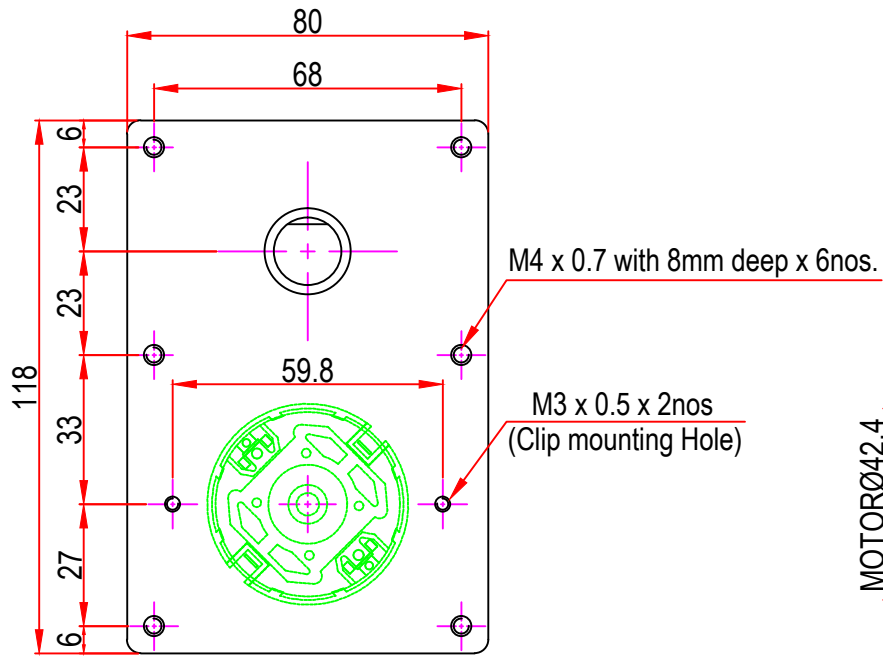

Issue/RevNo	Revision note	Date	Signature	Checked
1.0	Original Issue	01/04/2014	MBM	TNB

		Motion Drivetrionics Pvt Ltd		
Itemref	DC42GBX	Article No./Reference		
Designed by MBM	Checked by TNB	Approved by TNB	Date 01/04/2014	Scale do not scale
BRAND - MECHTEX Navi Mumbai - 400 709.		Assembly Drawing		
F-MKT-022 VER 3.0			Edition	Sheet 1 of 1