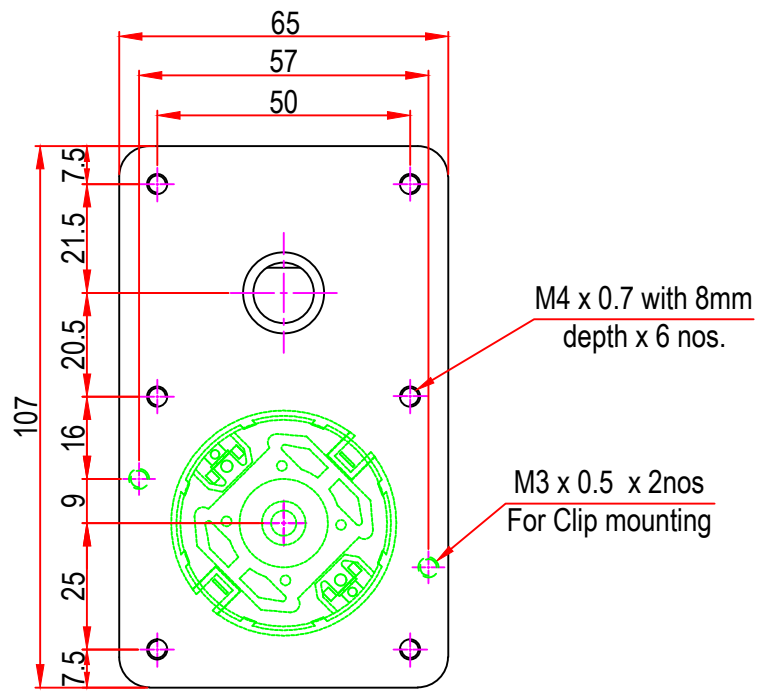

Issue/RevNo	Revision note	Date	Signature	Checked
1.0	Original Issue	01/04/2014	MBM	TNB

		Motion Drivetrionics Pvt Ltd		
Itemref	DC42GBW	Article No./Reference		
Designed by MBM	Checked by TNB	Approved by TNB	Date 01/04/2014	Scale do not scale
BRAND - MECHTEX Navi Mumbai - 400 709.		Assembly Drawing		
F-MKT-022 VER 3.0			Edition	Sheet 1 of 1