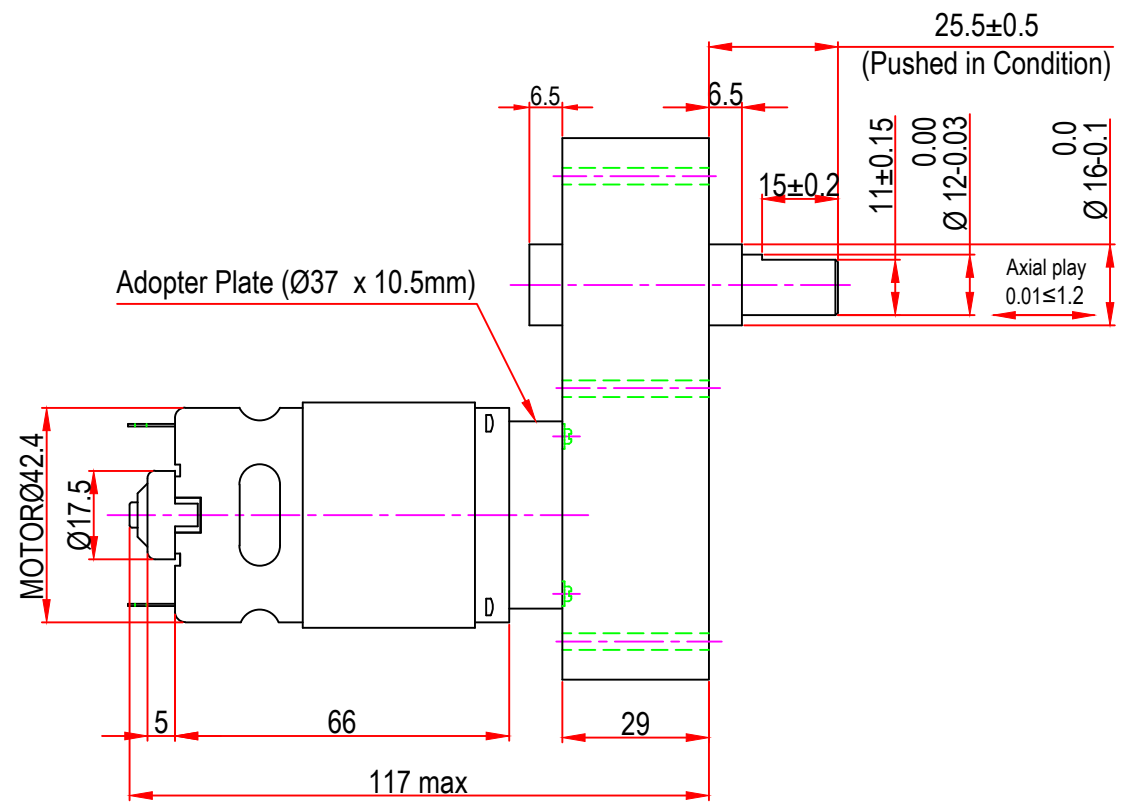

Issue/RevNo	Revision note	Date	Signature	Checked
1.0	Original Issue	01/04/2014	MBM	TNB

		Motion Drivetrionics Pvt Ltd		
Itemref	DC42GBW	Article No./Reference		
Designed by MBM	Checked by TNB	Approved by TNB	Date 01/04/2014	Scale do not scale
BRAND - MECHTEX Navi Mumbai - 400 709.		Assembly Drawing		
F-MKT-022 VER 3.0			Edition	Sheet 1 of 1