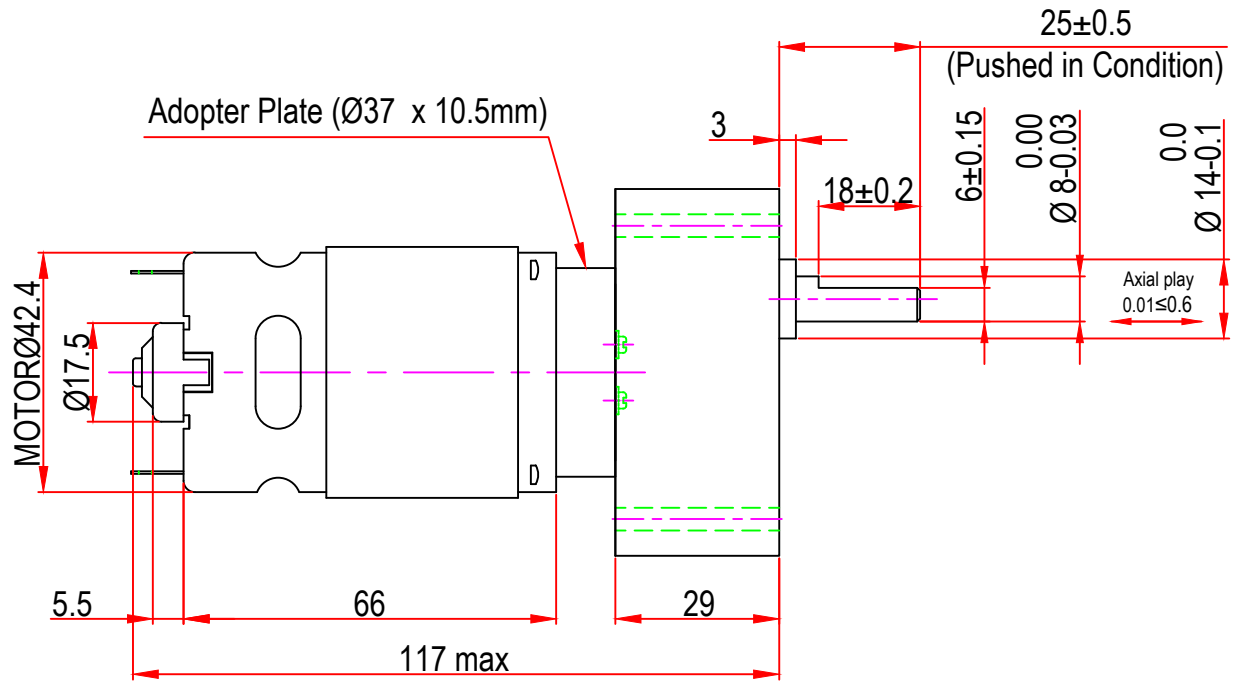

Issue/RevNo	Revision note	Date	Signature	Checked
1.0	Original Issue	01/04/2014	MBM	TNB

M4 x 0.7 with 10.0mm depth x 4nos  
Other on request.

		<b>Motion Drivetronics Pvt Ltd</b>		
Itemref	DC42GBV	Article No./Reference		
Designed by MBM	Checked by TNB	Approved by TNB	Date 01/04/2014	Scale do not scale
BRAND - MECHTEX Navi Mumbai - 400 709.		Assembly Drawing		
F-MKT-022 VER 3.0			Edition	Sheet 1 of 1