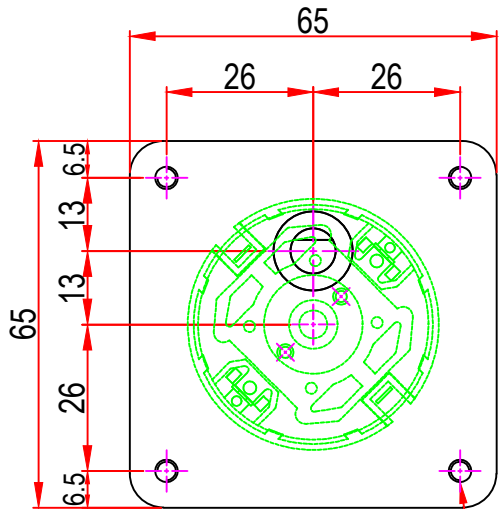

Issue/RevNo	Revision note	Date	Signature	Checked
1.0	Original Issue	01/04/2014	MBM	TNB

M4 x 0.7 with 10.0mm depth x 4nos  
Other on request.

		<b>Motion Drivetronics Pvt Ltd</b>		
Itemref	DC42GBV	Article No./Reference		
Designed by MBM	Checked by TNB	Approved by TNB	Date 01/04/2014	Scale do not scale
BRAND - MECHTEX Navi Mumbai - 400 709.		Assembly Drawing		
F-MKT-022 VER 3.0			Edition	Sheet 1 of 1