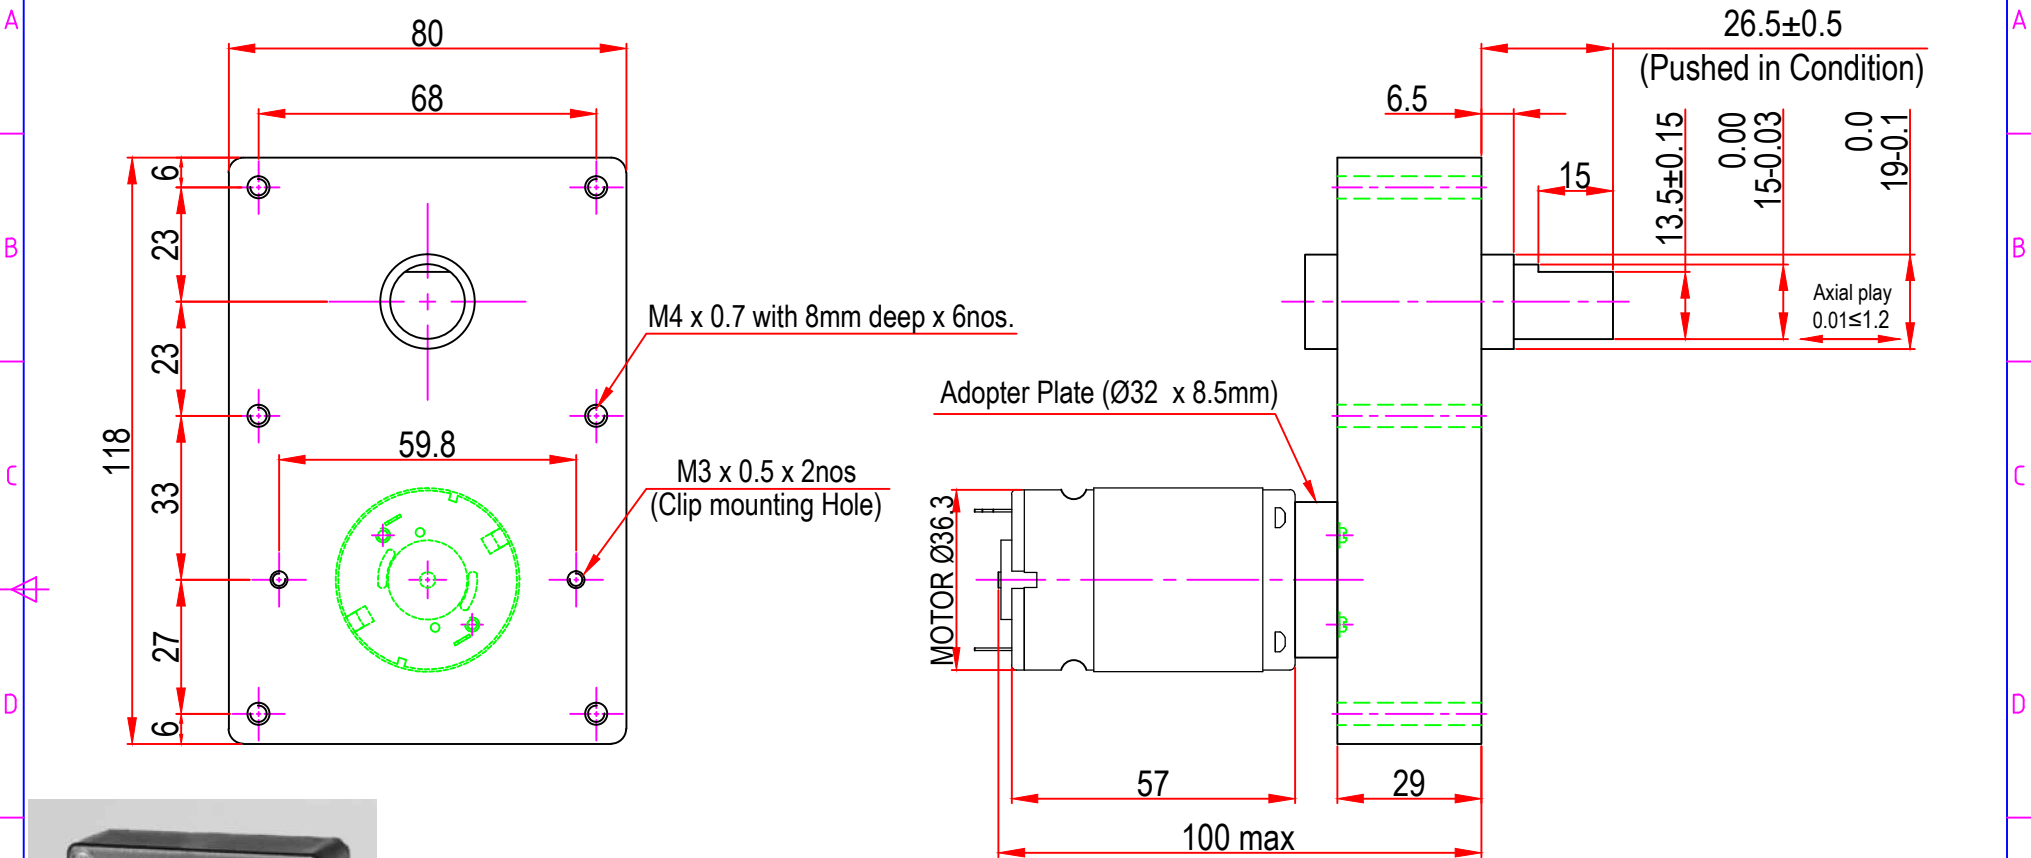

Issue/RevNo	Revision note	Date	Signature	Checked
1.0	Original Issue	01/04/2014	MBM	TNB

		Motion Drivetrionics Pvt Ltd		
Itemref	DC38GBX	Article No./Reference		
Designed by MBM	Checked by TNB	Approved by TNB	Date 01/04/2014	Scale do not scale
BRAND - MECHTEX Navi Mumbai - 400 709.		Assembly Drawing		
F-MKT-022 VER 3.0			Edition	Sheet 1 of 1