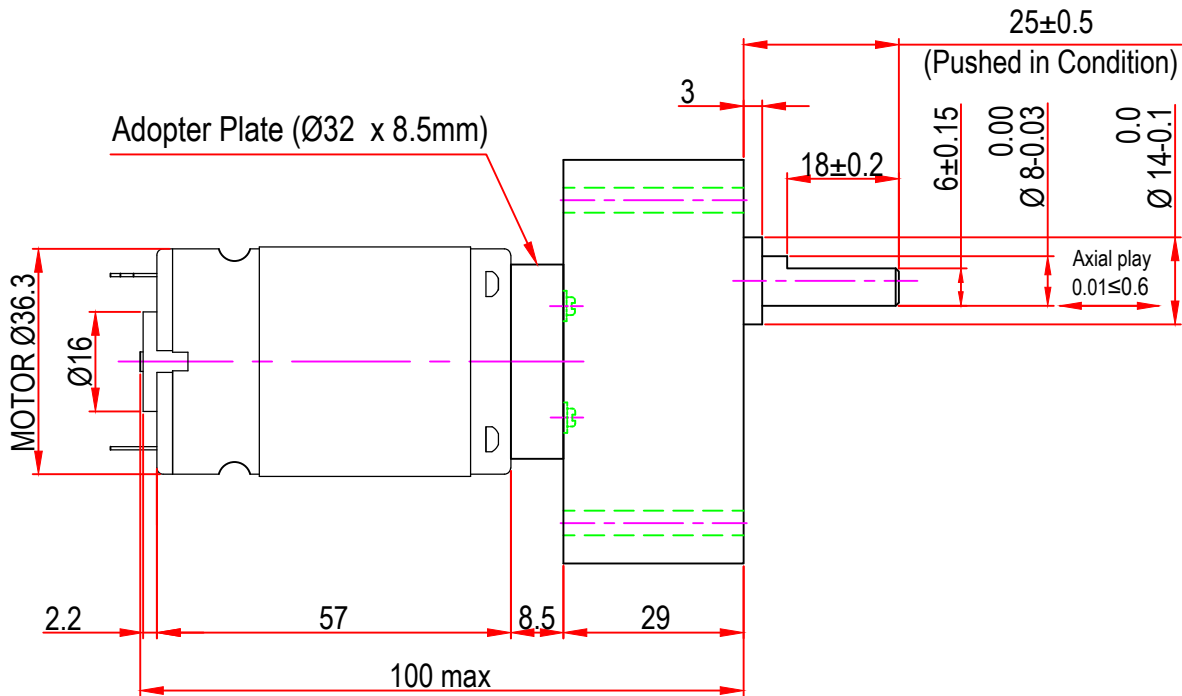

Issue/RevNo	Revision note	Date	Signature	Checked
1.0	Original Issue	01/04/2014	MBM	TNB

M4 x 0.7 with 10.0mm depth x 4nos
Other on request.

		Motion Drivetrionics Pvt Ltd		
Itemref	DC38GBV	Article No./Reference		
Designed by MBM	Checked by TNB	Approved by TNB	Date 01/04/2014	Scale do not scale
BRAND - MECHTEX Navi Mumbai - 400 709.		Assembly Drawing		
F-MKT-022 VER 3.0		Edition		Sheet 1 of 1