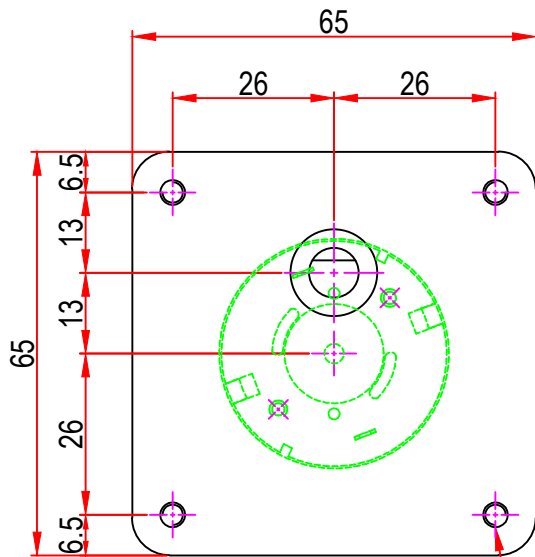

Issue/RevNo	Revision note	Date	Signature	Checked
1.0	Original Issue	01/04/2014	MBM	TNB

M4 x 0.7 with 10.0mm depth x 4nos
Other on request.

		Motion Drivetrionics Pvt Ltd		
Itemref	DC38GBV	Article No./Reference		
Designed by MBM	Checked by TNB	Approved by TNB	Date 01/04/2014	Scale do not scale
BRAND - MECHTEX Navi Mumbai - 400 709.		Assembly Drawing		
F-MKT-022 VER 3.0		Edition		Sheet 1 of 1