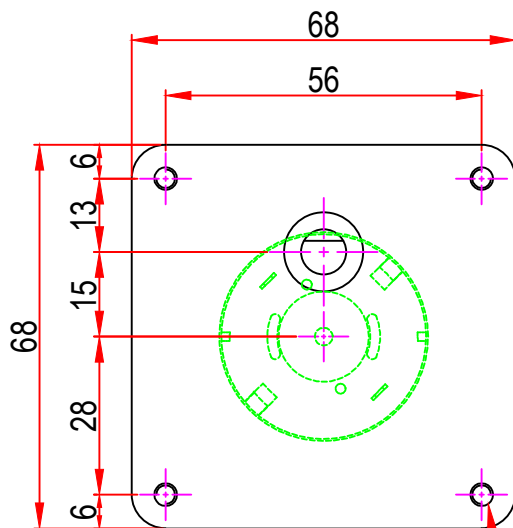

Issue/RevNo	Revision note	Date	Signature	Checked
1.0	Original Issue	01/04/2014	MBM	TNB

M4 x 0.7 with 8.0mm depth x 4nos  
other on request.

		<b>Motion Drivetrionics Pvt Ltd</b>		
Itemref	DC38GBU	Article No./Reference		
Designed by MBM	Checked by TNB	Approved by TNB	Date 01/04/2014	Scale do not scale
BRAND - MECHTEX Navi Mumbai - 400 709.		Assembly Drawing		
F-MKT-022 VER 3.0		Edition	Sheet 1 of 1	