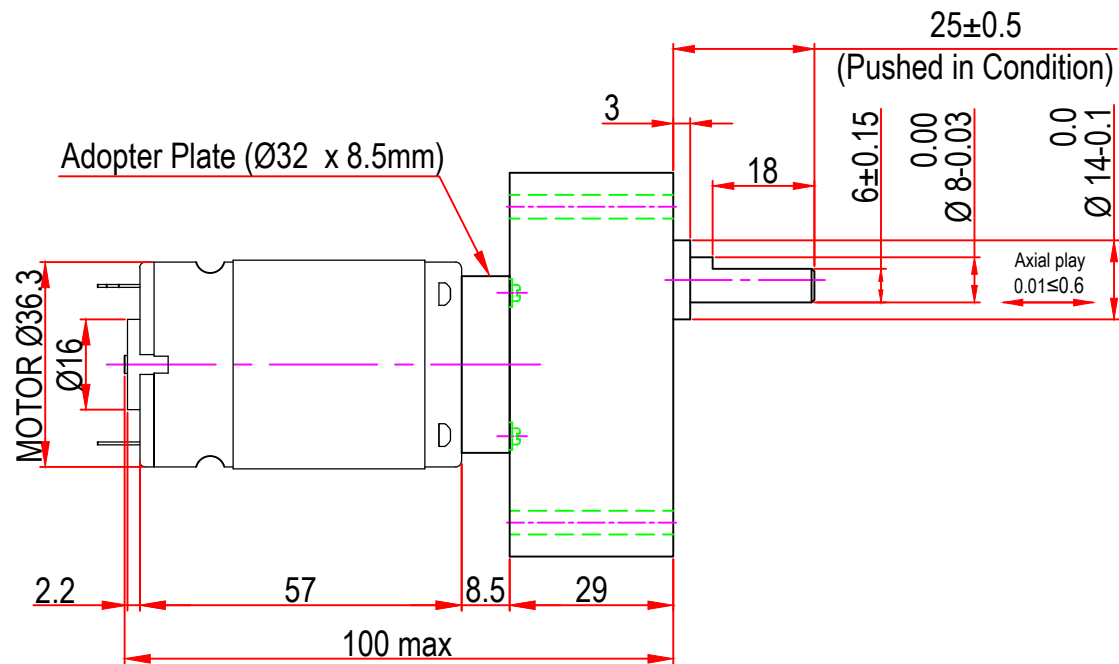

Issue/RevNo	Revision note	Date	Signature	Checked
1.0	Original Issue	01/04/2014	MBM	TNB

M4 x 0.7 with 8.0mm depth x 4nos  
other on request.

		<b>Motion Drivetrionics Pvt Ltd</b>		
Itemref	DC38GBU	Article No./Reference		
Designed by MBM	Checked by TNB	Approved by TNB	Date 01/04/2014	Scale do not scale
BRAND - MECHTEX Navi Mumbai - 400 709.		Assembly Drawing		
F-MKT-022 VER 3.0		Edition	Sheet 1 of 1	