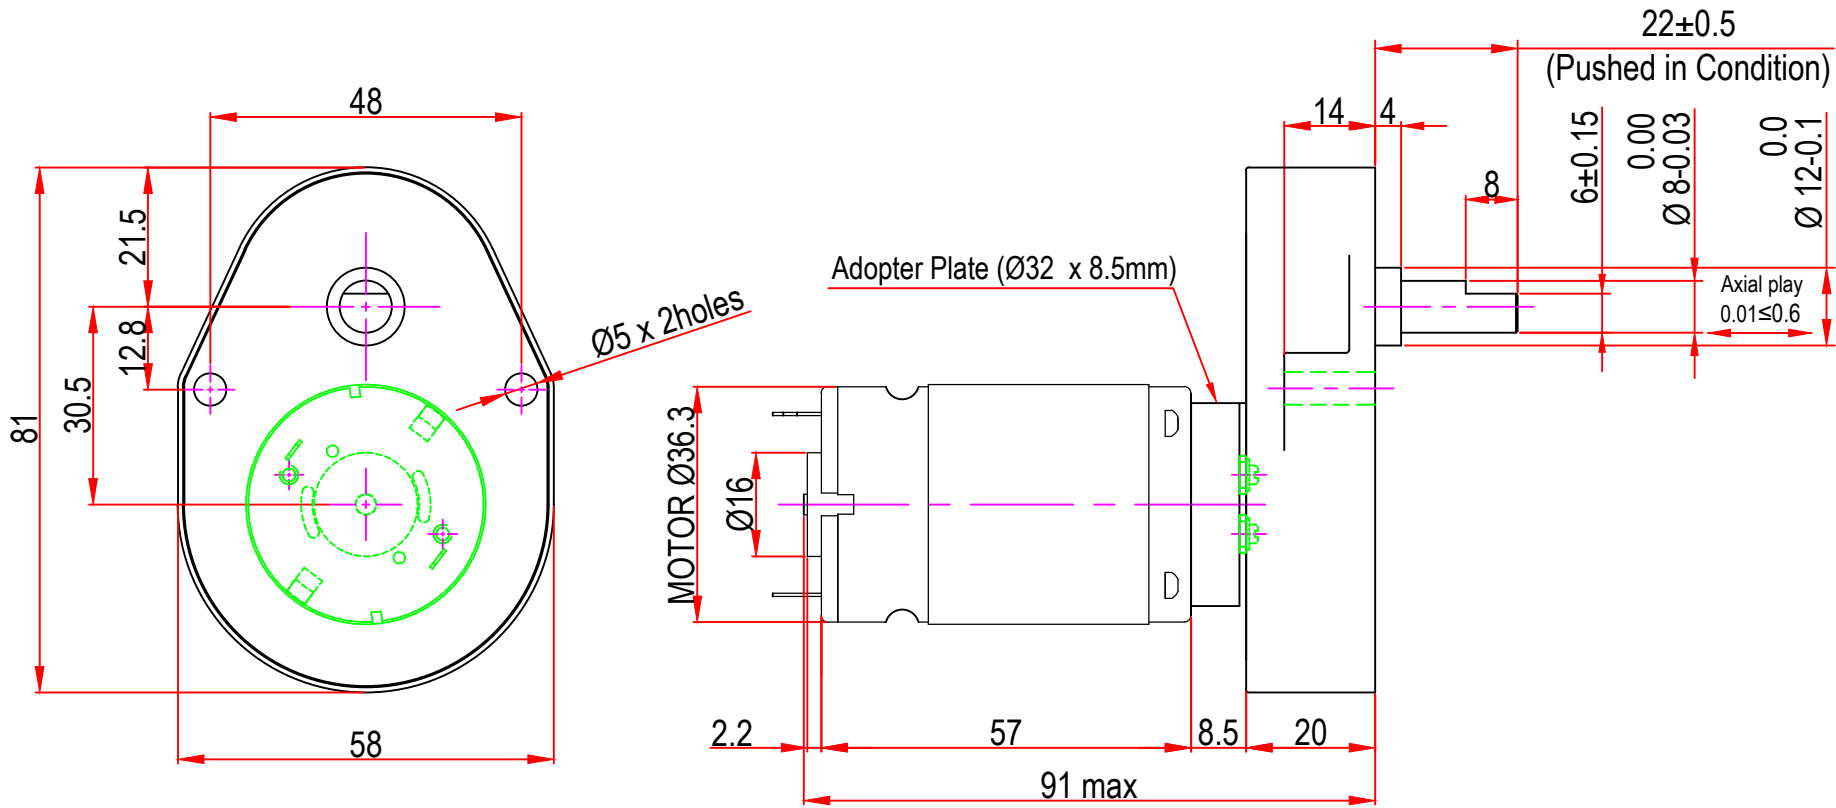

Issue/RevNo	Revision note	Date	Signature	Checked
1.0	Original Issue	01/04/2014	MBM	TNB

		Motion Drivetrionics Pvt Ltd		
Itemref	DC38GB7	Article No./Reference		
Designed by MBM	Checked by TNB	Approved by TNB	Date 01/04/2014	Scale do not scale
BRAND - MECHTEX Navi Mumbai - 400 709.		Assembly Drawing		
F-MKT-022 VER 3.0		Edition	Sheet 1 of 1	