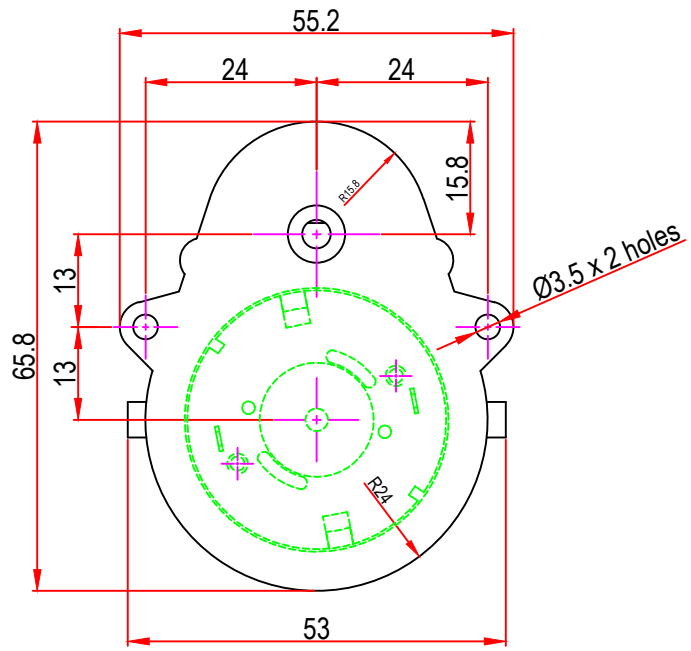

Issue/RevNo	Revision note	Date	Signature	Checked
1.0	Original Issue	01/04/2014	MBM	TNB

		Motion Drivetrionics Pvt Ltd		
Itemref	DC38GB5H	Article No./Reference		
Designed by MBM	Checked by TNB	Approved by TNB	Date 01/04/2014	Scale do not scale
BRAND - MECHTEX Navi Mumbai - 400 709.		Assembly Drawing		
F-MKT-022 VER 3.0			Edition	Sheet 1 of 1