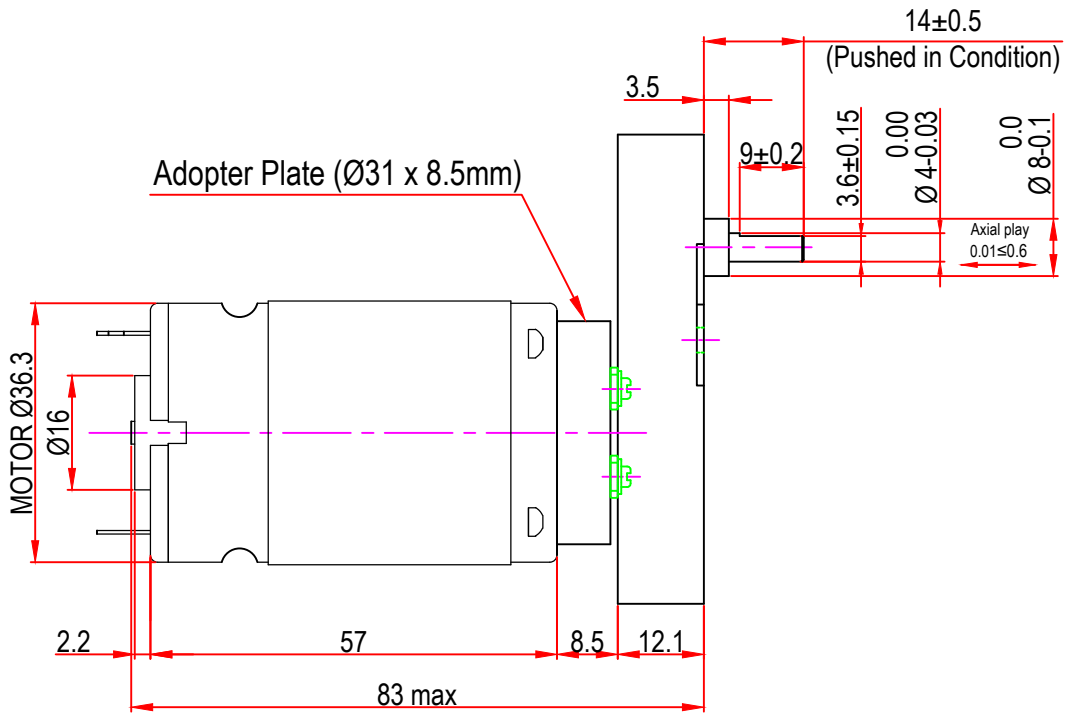

Issue/RevNo	Revision note	Date	Signature	Checked
1.0	Original Issue	01/04/2014	MBM	TNB

		Motion Drivetrionics Pvt Ltd		
Itemref	DC38GB5H	Article No./Reference		
Designed by MBM	Checked by TNB	Approved by TNB	Date 01/04/2014	Scale do not scale
BRAND - MECHTEX Navi Mumbai - 400 709.		Assembly Drawing		
F-MKT-022 VER 3.0			Edition	Sheet 1 of 1