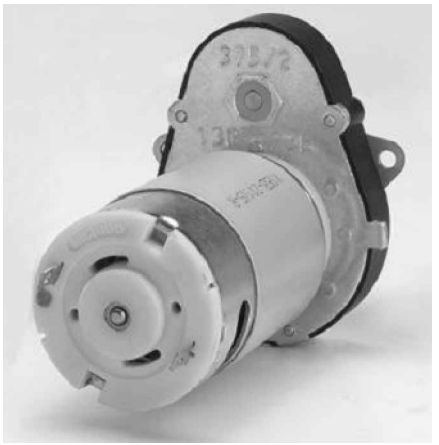

Issue/RevNo	Revision note	Date	Signature	Checked
1.0	Original Issue	01/04/2014	MBM	TNB

		Motion Drivetrionics Pvt Ltd		
Itemref	DC38GB5H	Article No./Reference		
Designed by MBM	Checked by TNB	Approved by TNB	Date 01/04/2014	Scale do not scale
BRAND - MECHTEX Navi Mumbai - 400 709.		Assembly Drawing		
F-MKT-022 VER 3.0			Edition	Sheet 1 of 1