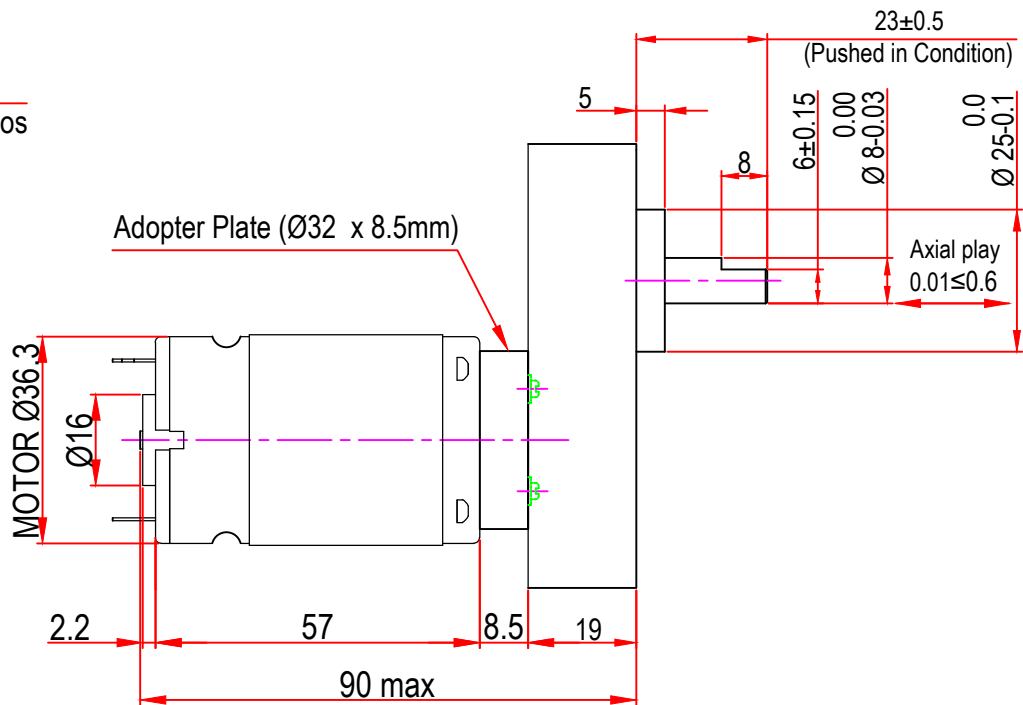

Issue/RevNo	Revision note	Date	Signature	Checked
1.0	Original Issue	01/04/2014	MBM	TNB

		<b>Motion Drivetrionics Pvt Ltd</b>		
Itemref	<b>DC38GB4</b>	Article No./Reference		
Designed by MBM	Checked by TNB	Approved by TNB	Date 01/04/2014	Scale do not scale
<b>BRAND - MECHTEX</b> Navi Mumbai - 400 709.		<b>Assembly Drawing</b>		
F-MKT-022 VER 3.0			Edition	Sheet 1 of 1