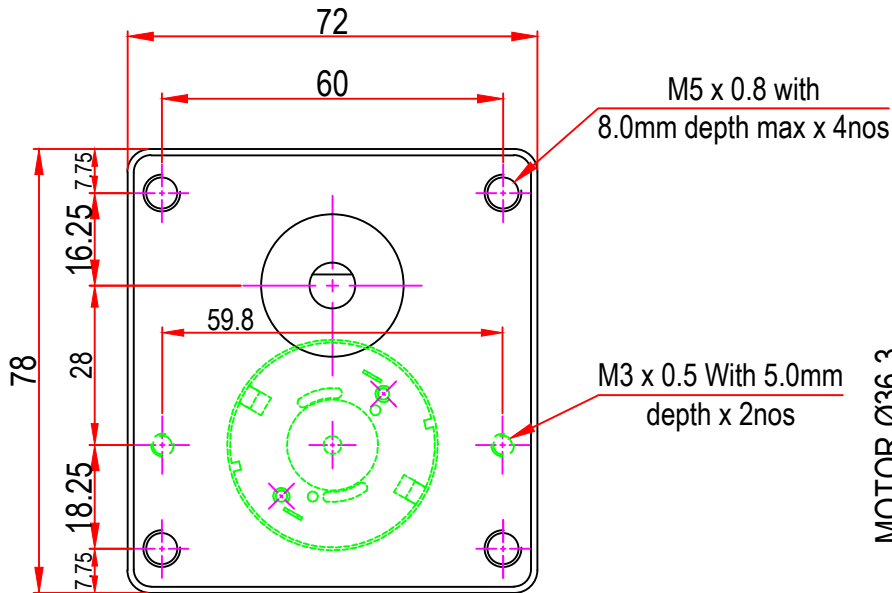

Issue/RevNo	Revision note	Date	Signature	Checked
1.0	Original Issue	01/04/2014	MBM	TNB

		<b>Motion Drivetrionics Pvt Ltd</b>		
Itemref	<b>DC38GB4</b>	Article No./Reference		
Designed by MBM	Checked by TNB	Approved by TNB	Date 01/04/2014	Scale do not scale
<b>BRAND - MECHTEX</b> Navi Mumbai - 400 709.		<b>Assembly Drawing</b>		
F-MKT-022 VER 3.0			Edition	Sheet 1 of 1