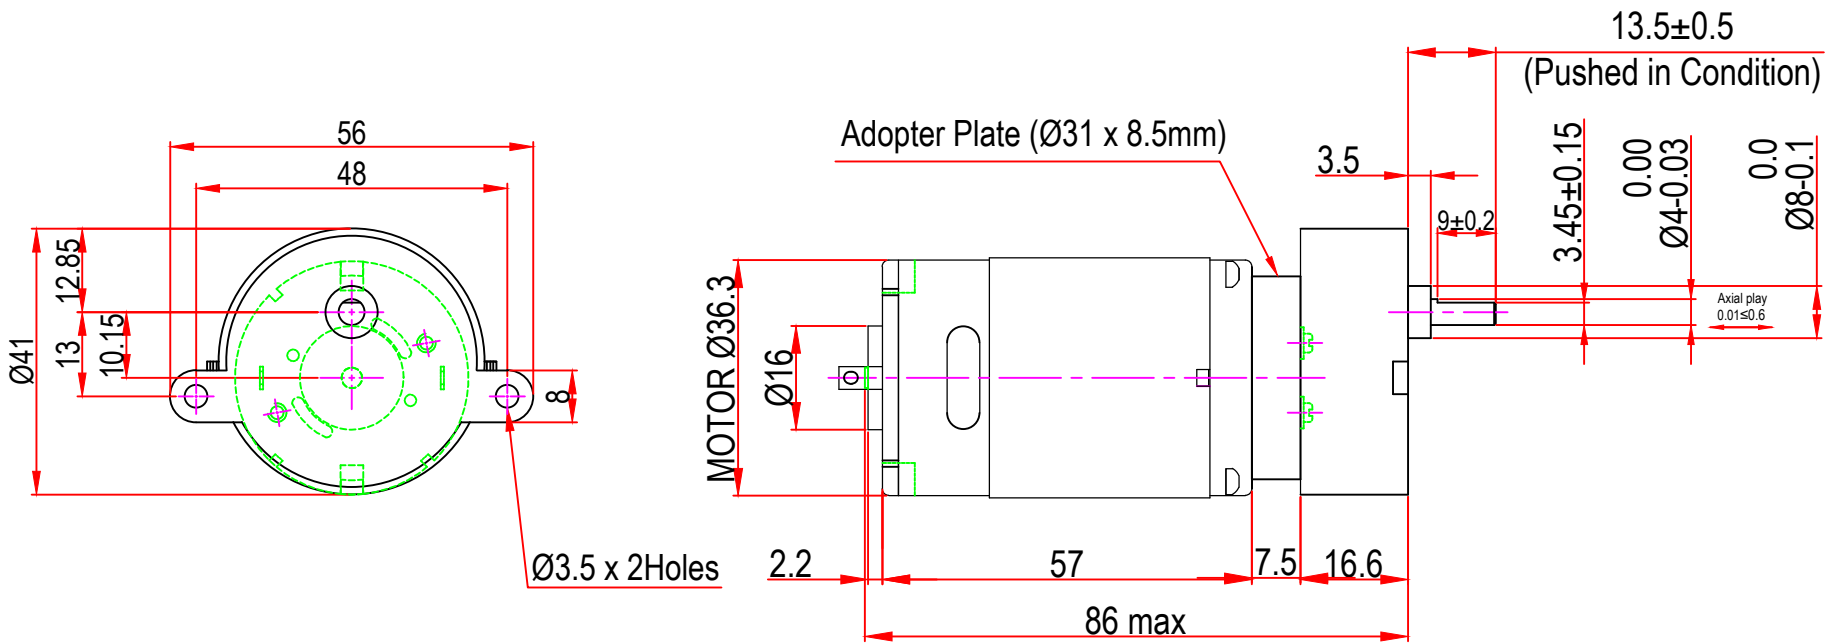

Issue/RevNo	Revision note	Date	Signature	Checked
1.0	Original Issue	01/04/2014	MBM	TNB

		Motion Drivetrionics Pvt Ltd		
Itemref	DC38GB380CP	Article No./Reference		
Designed by MBM	Checked by TNB	Approved by TNB	Date 01/04/2014	Scale do not scale
BRAND - MECHTEX Navi Mumbai - 400 709.		Assembly Drawing		
F-MKT-022 VER 3.0		Edition	Sheet 1 of 1	