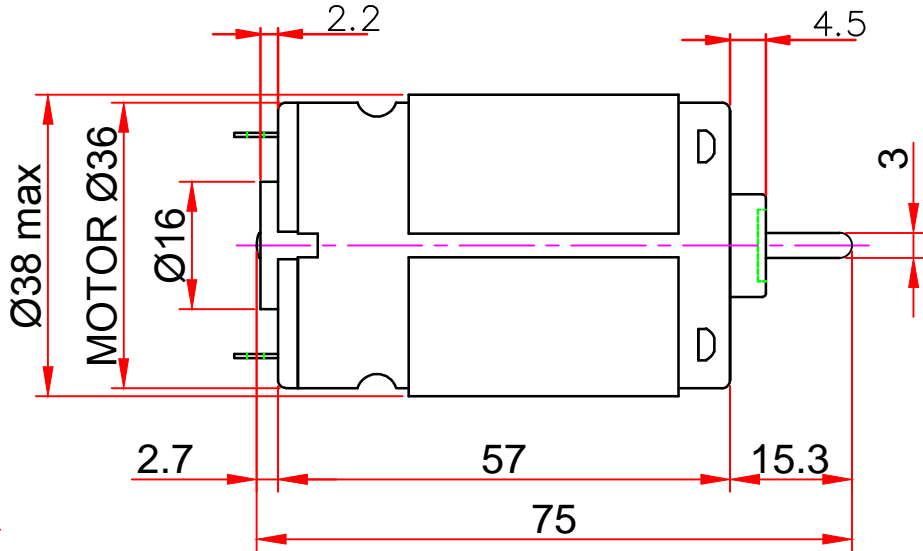

Issue/RevNo	Revision note	Date	Signature	Checked
1.0	Original Issue	01/04/2014	MBM	TNB

M3X0.5 on 25PCD

		<b>Motion Drivetrionics Pvt Ltd</b>		
Itemref	DC38 MOTOR	Article No./Reference		
Designed by MBM	Checked by TNB	Approved by TNB	Date 01/04/2014	Scale do not scale
<b>BRAND - MECHTEX</b> Navi Mumbai - 400 709.		<b>Assembly Drawing</b>		
F-MKT-022 VER 3.0		Edition	Sheet 1 of 1	