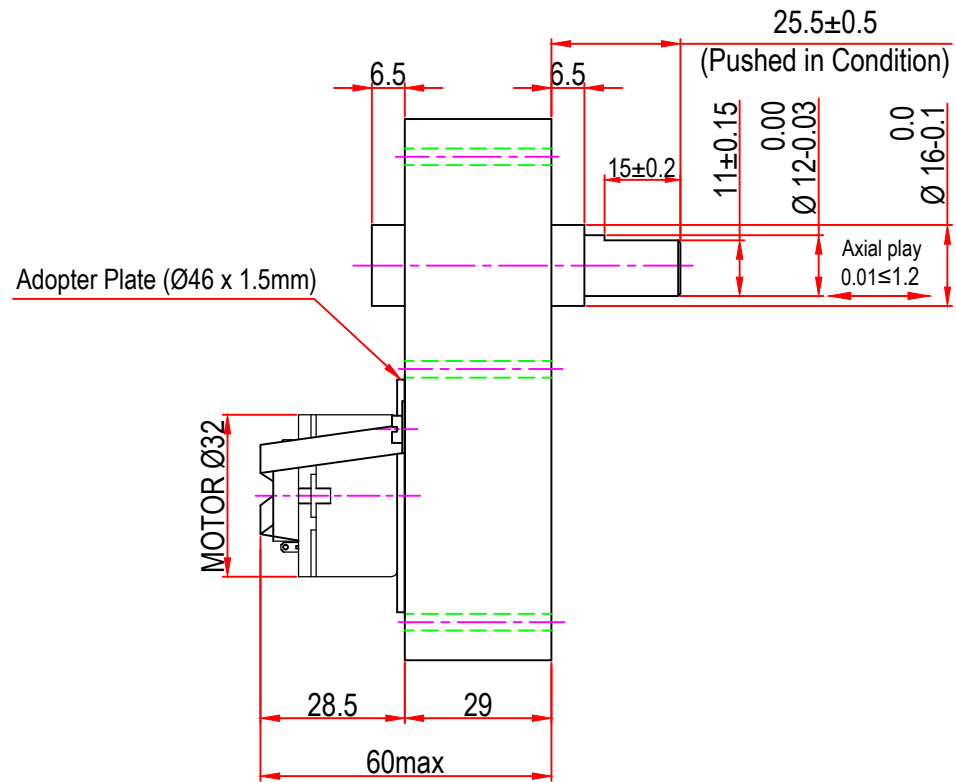

Issue/RevNo	Revision note	Date	Signature	Checked
1.0	Original Issue	01/04/2014	MBM	TNB

Itemref	DC32GBW		Article No./Reference	
Designed by MBM	Checked by TNB	Approved by TNB	Date 01/04/2014	Scale do not scale
BRAND - MECHTEX Navi Mumbai - 400 709.			Assembly Drawing	
F-MKT-022 VER 3.0			Edition	Sheet 1 of 1