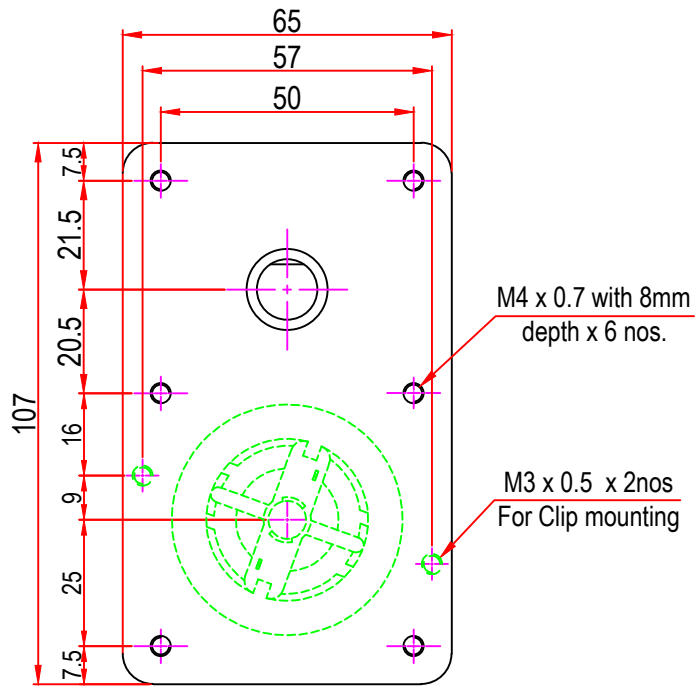

Issue/RevNo	Revision note	Date	Signature	Checked
1.0	Original Issue	01/04/2014	MBM	TNB

Itemref	DC32GBW		Article No./Reference	
Designed by MBM	Checked by TNB	Approved by TNB	Date 01/04/2014	Scale do not scale
BRAND - MECHTEX Navi Mumbai - 400 709.			Assembly Drawing	
F-MKT-022 VER 3.0			Edition	Sheet 1 of 1