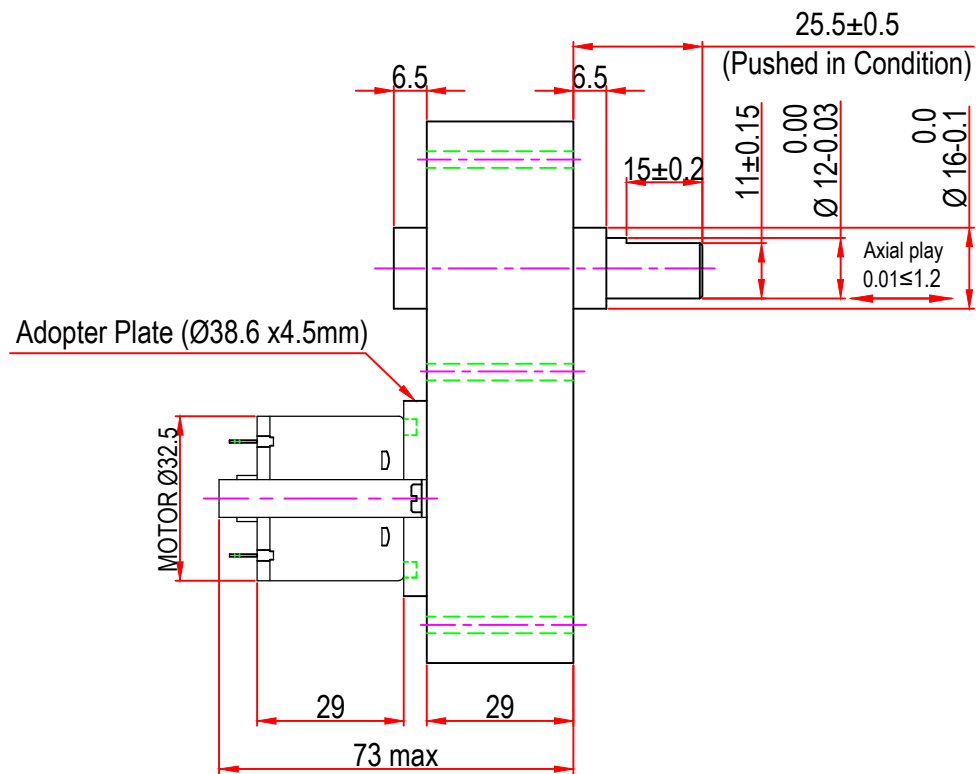

Issue/RevNo	Revision note	Date	Signature	Checked
1.0	Original Issue	01/04/2014	MBM	TNB

 Motion Drivetrionics Pvt Ltd				
Itemref	DC30GBW		Article No./Reference	
Designed by MBM	Checked by TNB	Approved by TNB	Date 01/04/2014	Scale do not scale
BRAND - MECHTEX Navi Mumbai - 400 709.			Assembly Drawing	
F-MKT-022 VER 3.0			Edition	Sheet 1 of 1