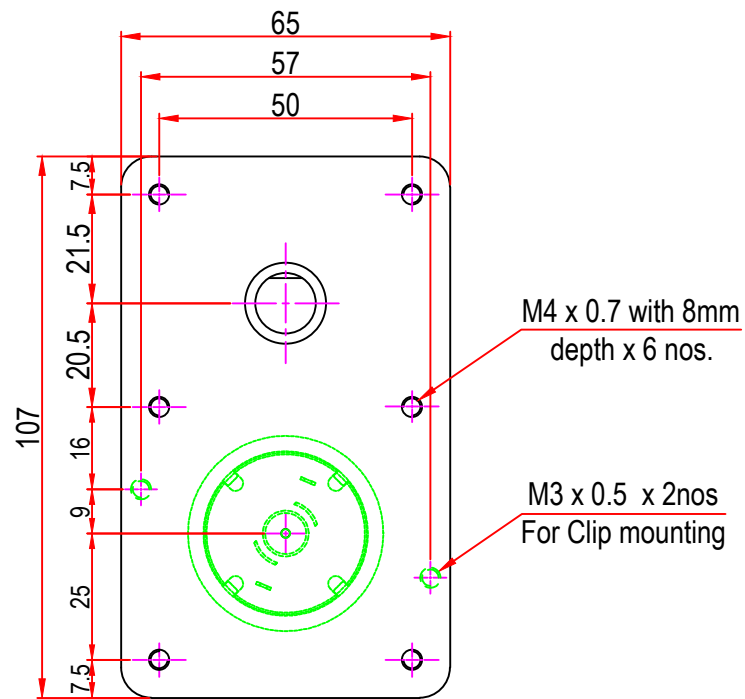

Issue/RevNo	Revision note	Date	Signature	Checked
1.0	Original Issue	01/04/2014	MBM	TNB

 Motion Drivetrionics Pvt Ltd				
Itemref	DC30GBW		Article No./Reference	
Designed by MBM	Checked by TNB	Approved by TNB	Date 01/04/2014	Scale do not scale
BRAND - MECHTEX Navi Mumbai - 400 709.			Assembly Drawing	
F-MKT-022 VER 3.0			Edition	Sheet 1 of 1