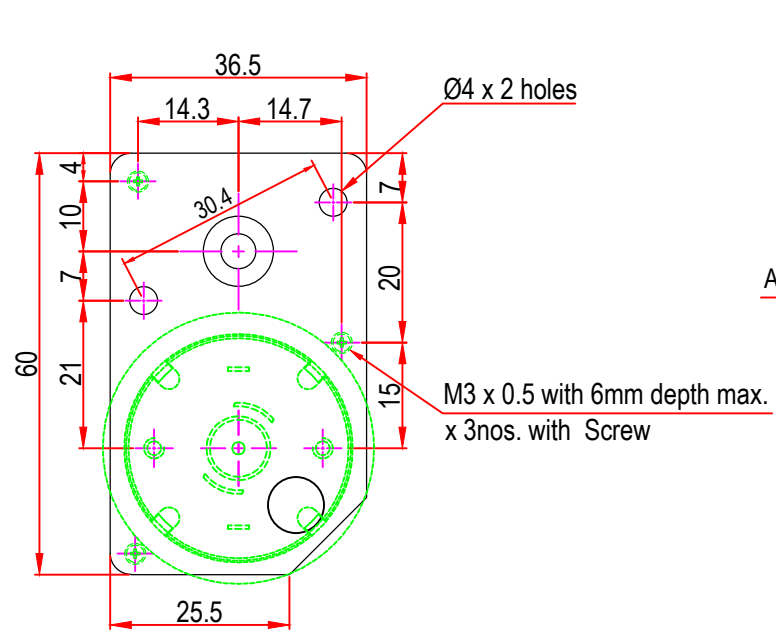

Issue/RevNo	Revision note	Date	Signature	Checked
1.0	Original Issue	01/04/2014	MBM	TNB

Itemref	DC30GBL		Article No./Reference	
Designed by MBM	Checked by TNB	Approved by TNB	Date 01/04/2014	Scale do not scale
BRAND - MECHTEX Navi Mumbai - 400 709.			Assembly Drawing	
F-MKT-022 VER 3.0			Edition	Sheet 1 of 1