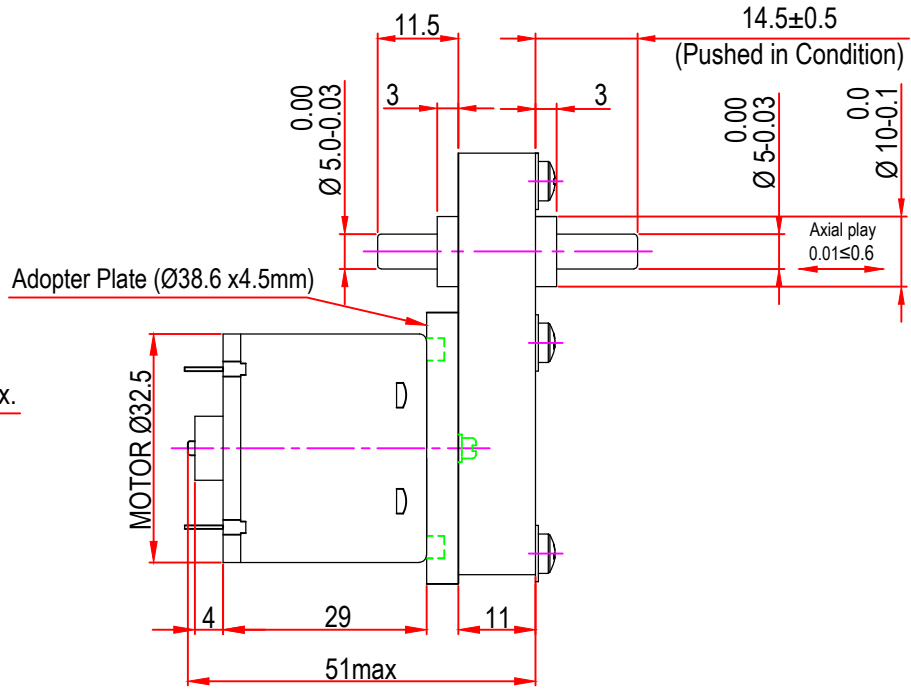

Issue/RevNo	Revision note	Date	Signature	Checked
1.0	Original Issue	01/04/2014	MBM	TNB

Itemref	DC30GBL		Article No./Reference	
Designed by MBM	Checked by TNB	Approved by TNB	Date 01/04/2014	Scale do not scale
BRAND - MECHTEX Navi Mumbai - 400 709.			Assembly Drawing	
F-MKT-022 VER 3.0			Edition	Sheet 1 of 1