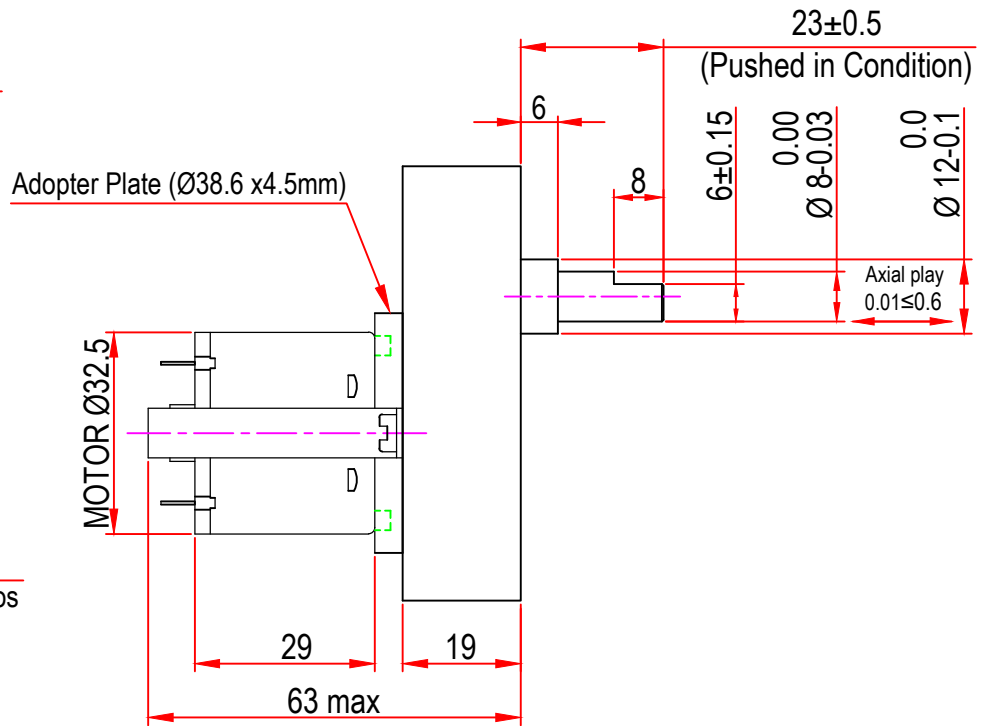

Issue/RevNo	Revision note	Date	Signature	Checked
1.0	Original Issue	01/04/2014	MBM	TNB

		<b>Motion Drivetrionics Pvt Ltd</b>		
Itemref	DC30GB8	Article No./Reference		
Designed by MBM	Checked by TNB	Approved by TNB	Date 01/04/2014	Scale do not scale
BRAND - MECHTEX Navi Mumbai - 400 709.		Assembly Drawing		
F-MKT-022 VER 3.0			Edition	Sheet 1 of 1