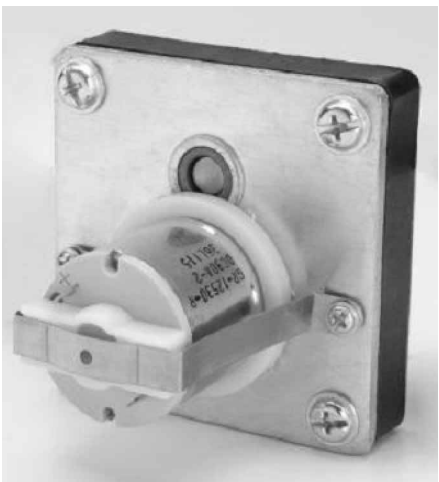

Issue/RevNo	Revision note	Date	Signature	Checked
1.0	Original Issue	01/04/2014	MBM	TNB

		<b>Motion Drivetrionics Pvt Ltd</b>		
Itemref	DC30GB8	Article No./Reference		
Designed by MBM	Checked by TNB	Approved by TNB	Date 01/04/2014	Scale do not scale
BRAND - MECHTEX Navi Mumbai - 400 709.		Assembly Drawing		
F-MKT-022 VER 3.0			Edition	Sheet 1 of 1