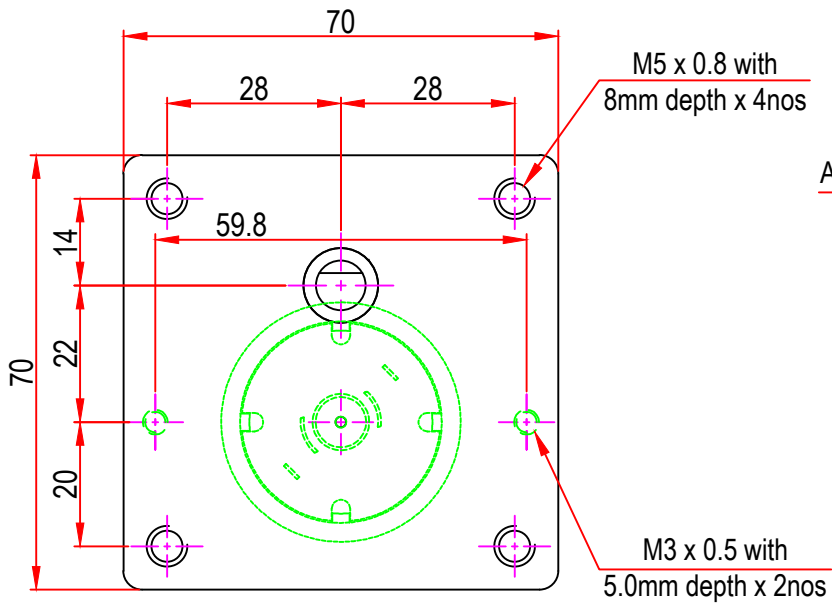

Issue/RevNo	Revision note	Date	Signature	Checked
1.0	Original Issue	01/04/2014	MBM	TNB

		<b>Motion Drivetrionics Pvt Ltd</b>		
Itemref	DC30GB8	Article No./Reference		
Designed by MBM	Checked by TNB	Approved by TNB	Date 01/04/2014	Scale do not scale
BRAND - MECHTEX Navi Mumbai - 400 709.		Assembly Drawing		
F-MKT-022 VER 3.0			Edition	Sheet 1 of 1