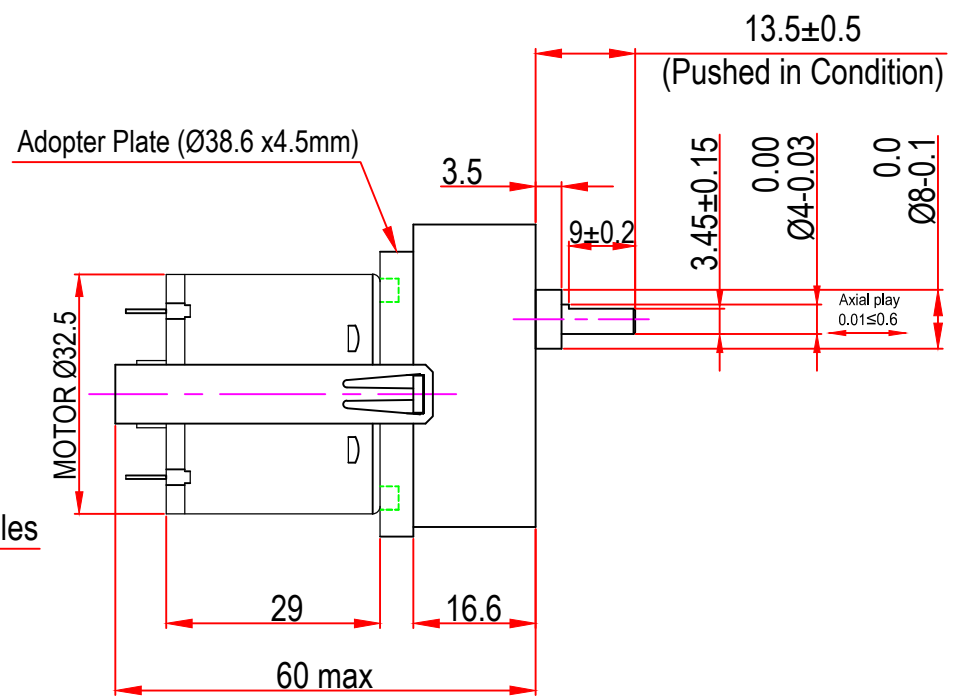

Issue/RevNo	Revision note	Date	Signature	Checked
1.0	Original Issue	01/04/2014	MBM	TNB

Itemref	DC30GB380CP		Article No./Reference	
Designed by	Checked by	Approved by	Date	Scale
MBM	TNB	TNB	01/04/2014	do not scale
BRAND - MECHTEX Navi Mumbai - 400 709.			Assembly Drawing	
F-MKT-022 VER 3.0			Edition	Sheet
				1 of 1