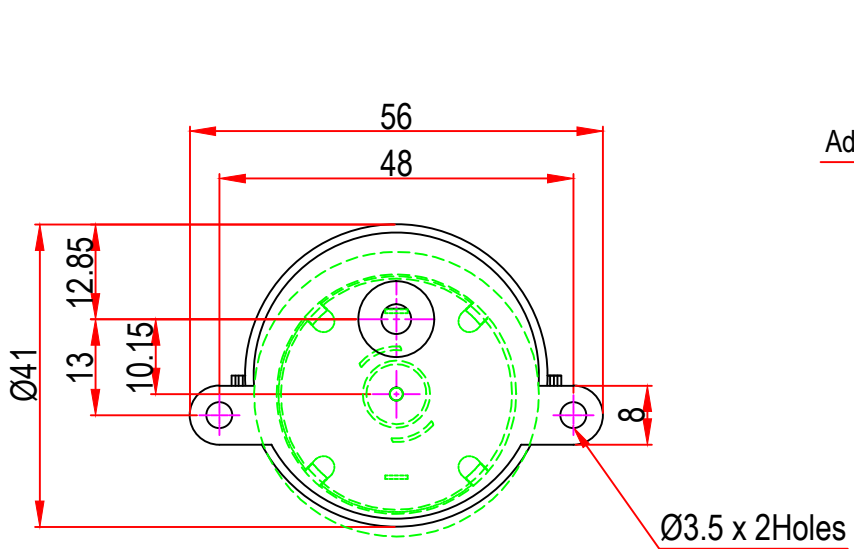

Issue/RevNo	Revision note	Date	Signature	Checked
1.0	Original Issue	01/04/2014	MBM	TNB

Itemref	DC30GB380CP		Article No./Reference	
Designed by	Checked by	Approved by	Date	Scale
MBM	TNB	TNB	01/04/2014	do not scale
BRAND - MECHTEX Navi Mumbai - 400 709.			Assembly Drawing	
F-MKT-022 VER 3.0			Edition	Sheet
				1 of 1