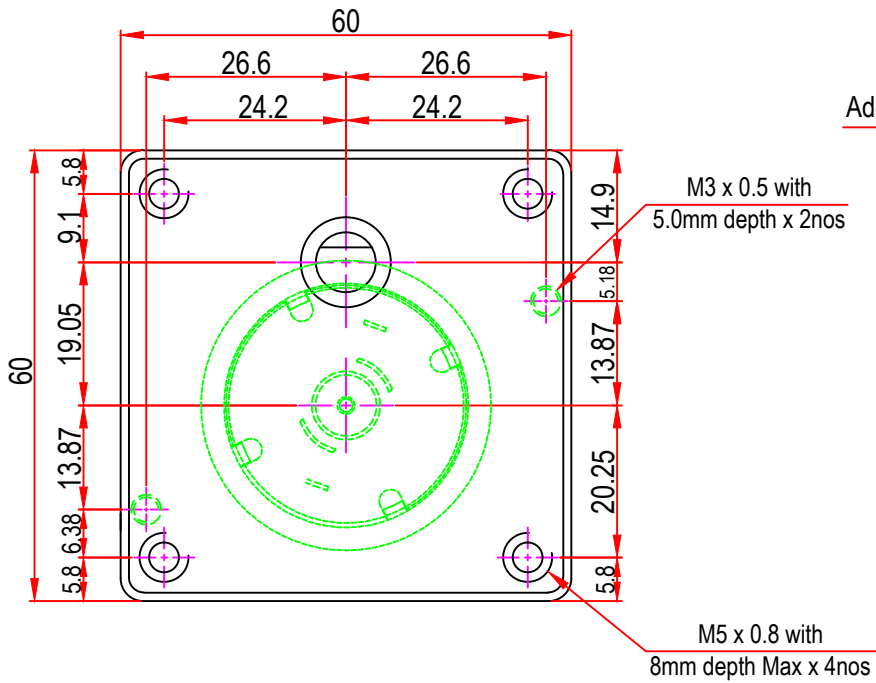

Issue/RevNo	Revision note	Date	Signature	Checked
1.0	Original Issue	01/04/2014	MBM	NSS

Itemref	DC30GB3		Article No./Reference	
Designed by MBM	Checked by TNB	Approved by TNB	Date 01/04/2014	Scale do not scale
BRAND - MECHTEX Navi Mumbai - 400 709.			Assembly Drawing	
F-MKT-022 VER 3.0			Edition	Sheet 1 of 1