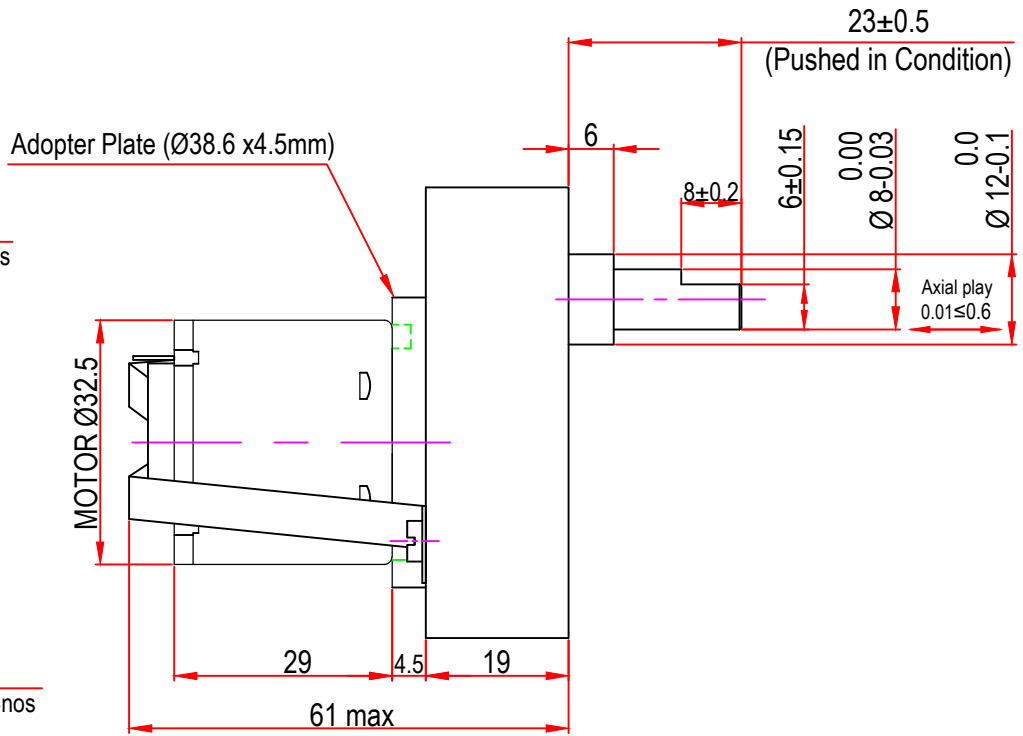

Issue/RevNo	Revision note	Date	Signature	Checked
1.0	Original Issue	01/04/2014	MBM	NSS

Itemref	DC30GB3		Article No./Reference	
Designed by MBM	Checked by TNB	Approved by TNB	Date 01/04/2014	Scale do not scale
BRAND - MECHTEX Navi Mumbai - 400 709.			Assembly Drawing	
F-MKT-022 VER 3.0			Edition	Sheet 1 of 1