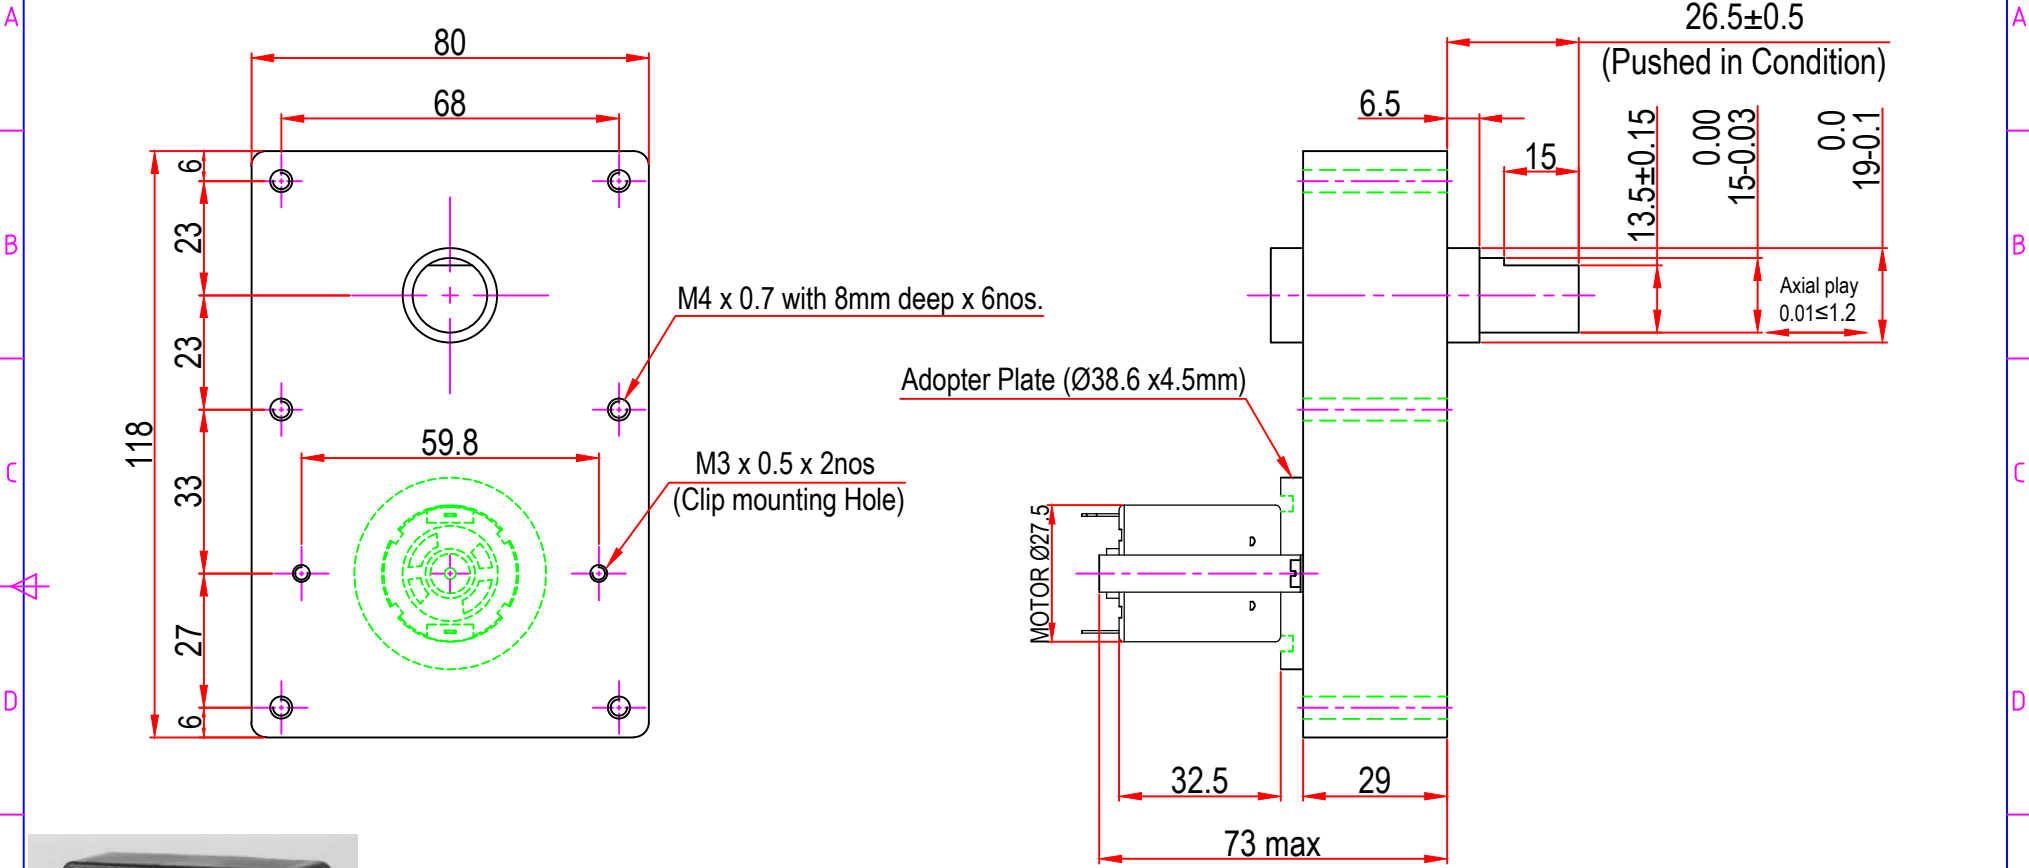

Issue/RevNo	Revision note	Date	Signature	Checked
1.0	Original Issue	01/04/2014	MBM	TNB

 Motion Drivetrionics Pvt Ltd				
Itemref	DC28GBX		Article No./Reference	
Designed by MBM	Checked by TNB	Approved by TNB	Date 01/04/2014	Scale do not scale
BRAND - MECHTEX Navi Mumbai - 400 709.			Assembly Drawing	
F-MKT-022 VER 3.0			Edition	Sheet 1 of 1