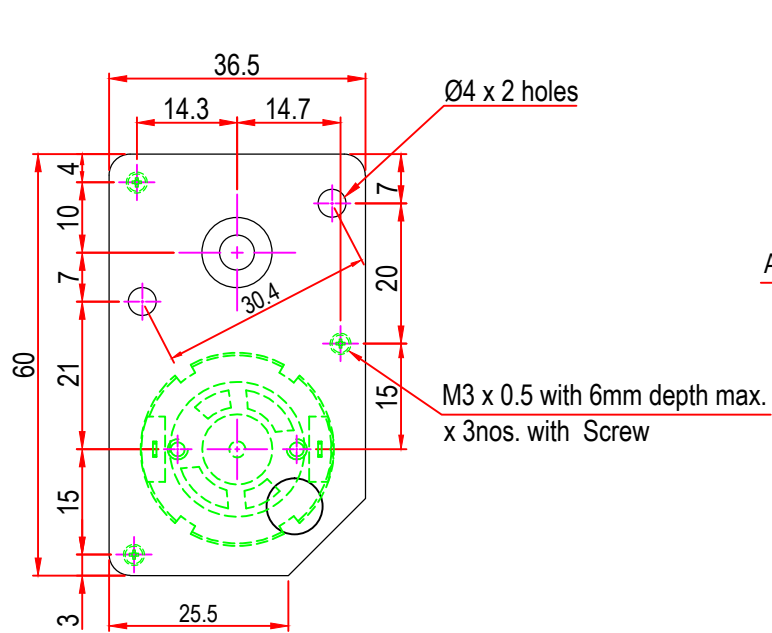

Issue/RevNo	Revision note	Date	Signature	Checked
1.0	Original Issue	01/04/2014	MBM	TNB

		Motion Drivetrionics Pvt Ltd		
Itemref	DC28GBL	Article No./Reference		
Designed by MBM	Checked by TNB	Approved by TNB	Date 01/04/2014	Scale do not scale
BRAND - MECHTEX Navi Mumbai - 400 709.		Assembly Drawing		
F-MKT-022 VER 3.0			Edition	Sheet 1 of 1