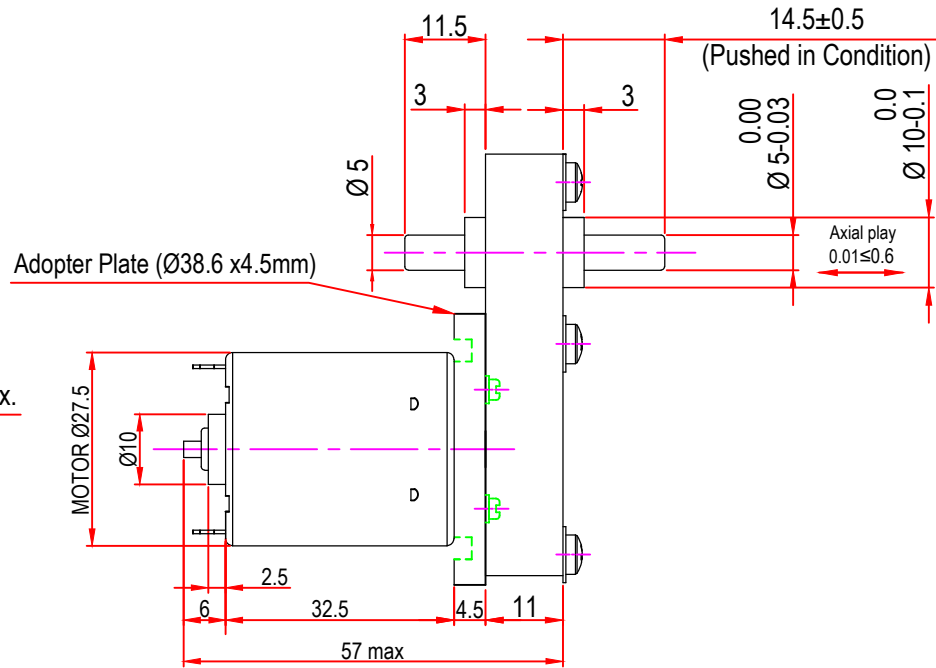

Issue/RevNo	Revision note	Date	Signature	Checked
1.0	Original Issue	01/04/2014	MBM	TNB

		Motion Drivetrionics Pvt Ltd		
Itemref	DC28GBL	Article No./Reference		
Designed by MBM	Checked by TNB	Approved by TNB	Date 01/04/2014	Scale do not scale
BRAND - MECHTEX Navi Mumbai - 400 709.		Assembly Drawing		
F-MKT-022 VER 3.0			Edition	Sheet 1 of 1