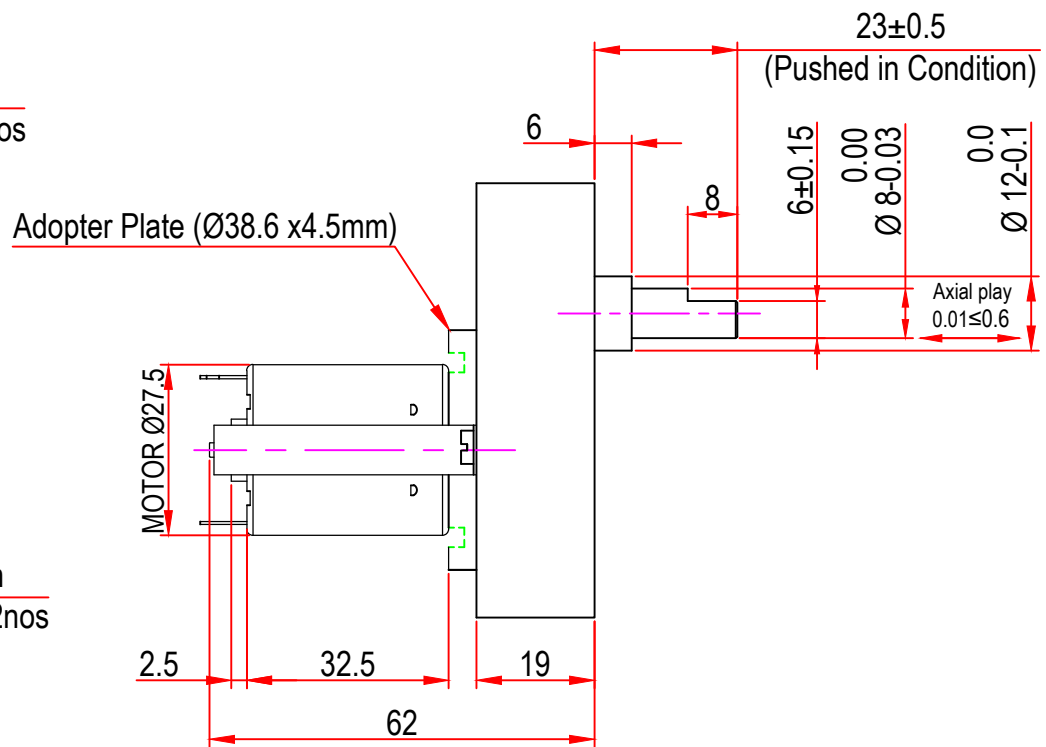

Issue/RevNo	Revision note	Date	Signature	Checked
1.0	Original Issue	01/04/2014	MBM	TNB

		<b>Motion Drivetrionics Pvt Ltd</b>		
Itemref	DC28GB8	Article No./Reference		
Designed by MBM	Checked by TNB	Approved by TNB	Date 01/04/2014	Scale do not scale
BRAND - MECHTEX Navi Mumbai - 400 709.		Assembly Drawing		
F-MKT-022 VER 3.0		Edition	Sheet 1 of 1	