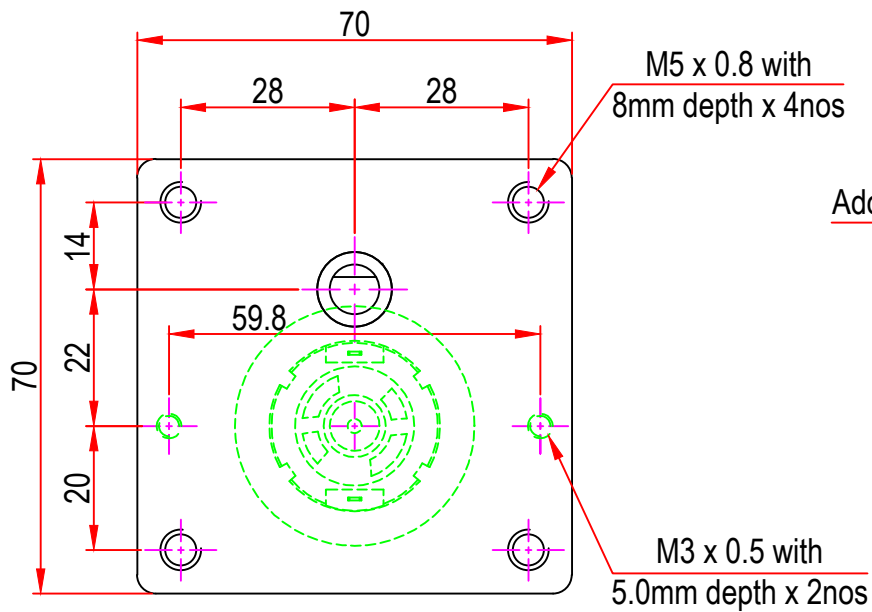

Issue/RevNo	Revision note	Date	Signature	Checked
1.0	Original Issue	01/04/2014	MBM	TNB

		<b>Motion Drivetrionics Pvt Ltd</b>		
Itemref	DC28GB8	Article No./Reference		
Designed by MBM	Checked by TNB	Approved by TNB	Date 01/04/2014	Scale do not scale
BRAND - MECHTEX Navi Mumbai - 400 709.		Assembly Drawing		
F-MKT-022 VER 3.0		Edition	Sheet 1 of 1	