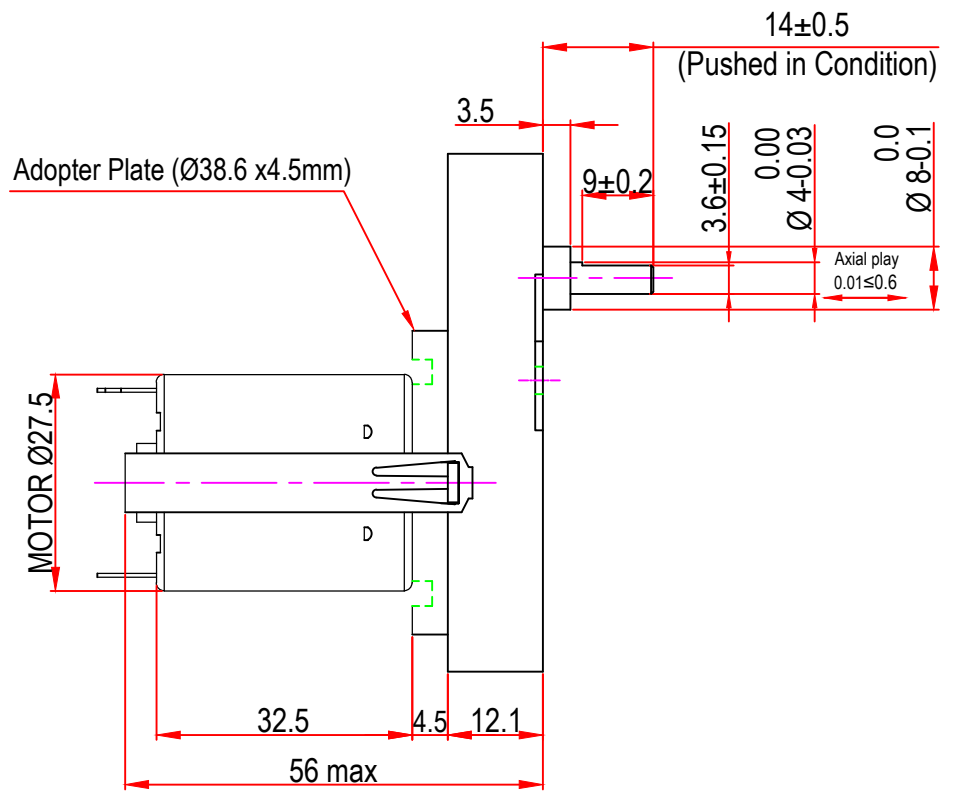

Issue/RevNo	Revision note	Date	Signature	Checked
1.0	Original Issue	01/04/2014	MBM	TNB

		<b>Motion Drivetrionics Pvt Ltd</b>		
		Itemref	DC28GB5H	Article No./Reference
Designed by MBM	Checked by TNB	Approved by TNB	Date 01/04/2014	Scale do not scale
<b>BRAND - MECHTEX</b> Navi Mumbai - 400 709.		<b>Assembly Drawing</b>		
F-MKT-022 VER 3.0			Edition	Sheet 1 of 1