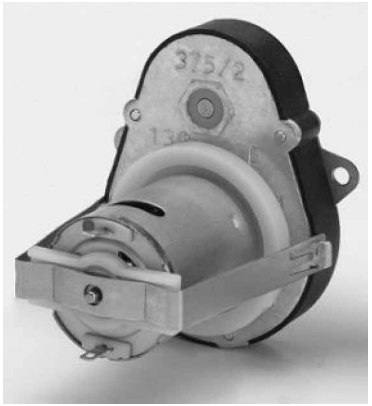

Issue/RevNo	Revision note	Date	Signature	Checked
1.0	Original Issue	01/04/2014	MBM	TNB

		<b>Motion Drivetrionics Pvt Ltd</b>		
		Itemref	DC28GB5H	Article No./Reference
Designed by MBM	Checked by TNB	Approved by TNB	Date 01/04/2014	Scale do not scale
<b>BRAND - MECHTEX</b> Navi Mumbai - 400 709.		<b>Assembly Drawing</b>		
F-MKT-022 VER 3.0			Edition	Sheet 1 of 1