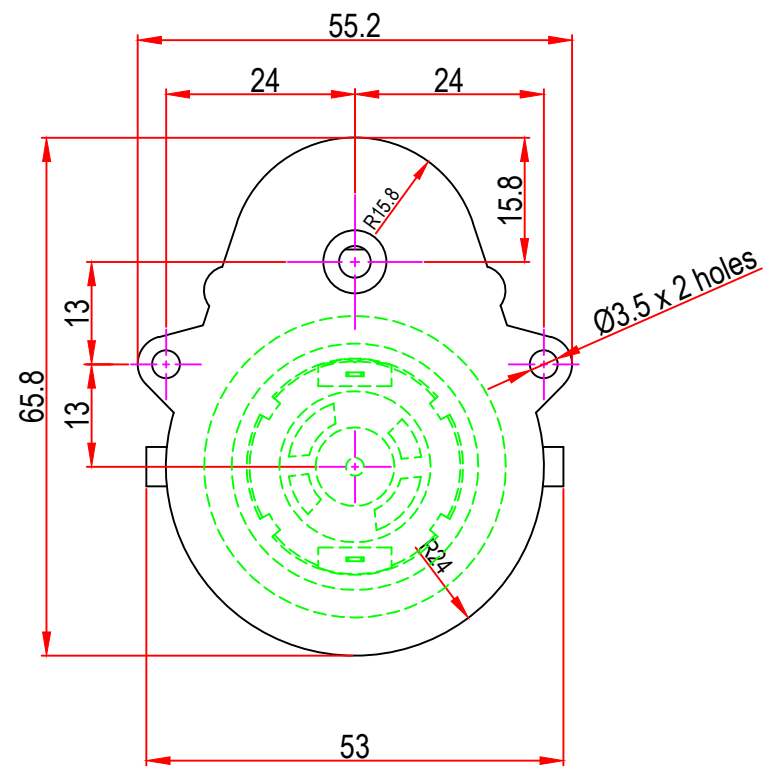

Issue/RevNo	Revision note	Date	Signature	Checked
1.0	Original Issue	01/04/2014	MBM	TNB

		<b>Motion Drivetrionics Pvt Ltd</b>		
		Itemref	DC28GB5H	Article No./Reference
Designed by MBM	Checked by TNB	Approved by TNB	Date 01/04/2014	Scale do not scale
<b>BRAND - MECHTEX</b> Navi Mumbai - 400 709.		<b>Assembly Drawing</b>		
F-MKT-022 VER 3.0			Edition	Sheet 1 of 1