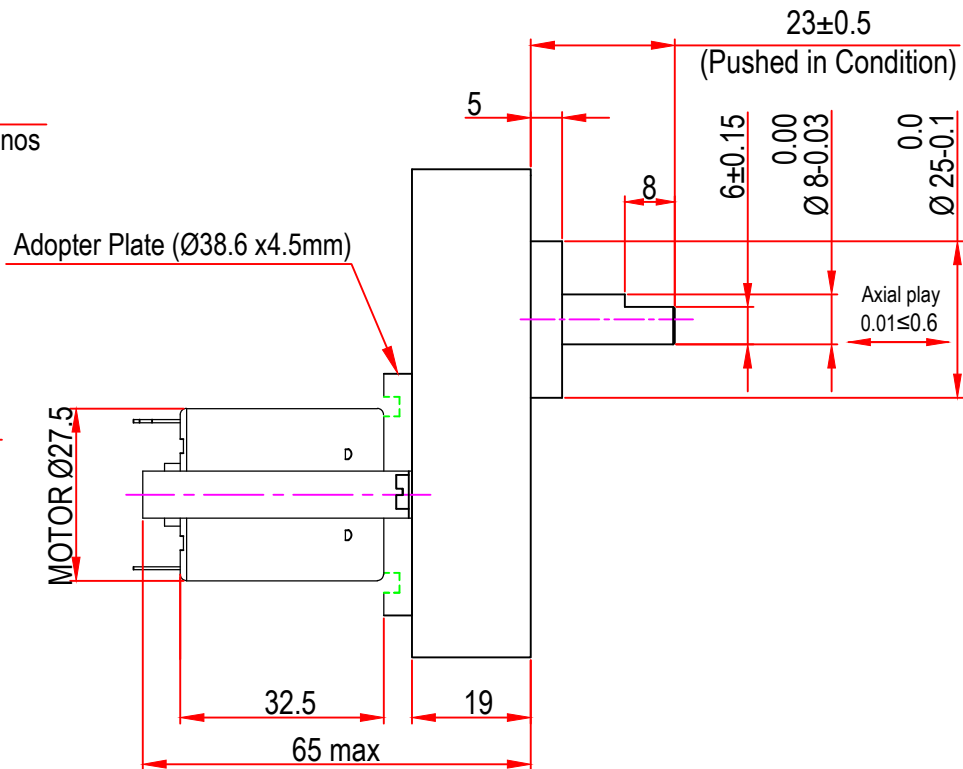

Issue/RevNo	Revision note	Date	Signature	Checked
1.0	Original Issue	01/04/2014	MBM	TNB

 Motion Drivetrionics Pvt Ltd				
Itemref	DC28GB4		Article No./Reference	
Designed by MBM	Checked by TNB	Approved by TNB	Date 01/04/2014	Scale do not scale
BRAND - MECHTEX Navi Mumbai - 400 709.			Assembly Drawing	
F-MKT-022 VER 3.0			Edition	Sheet 1 of 1