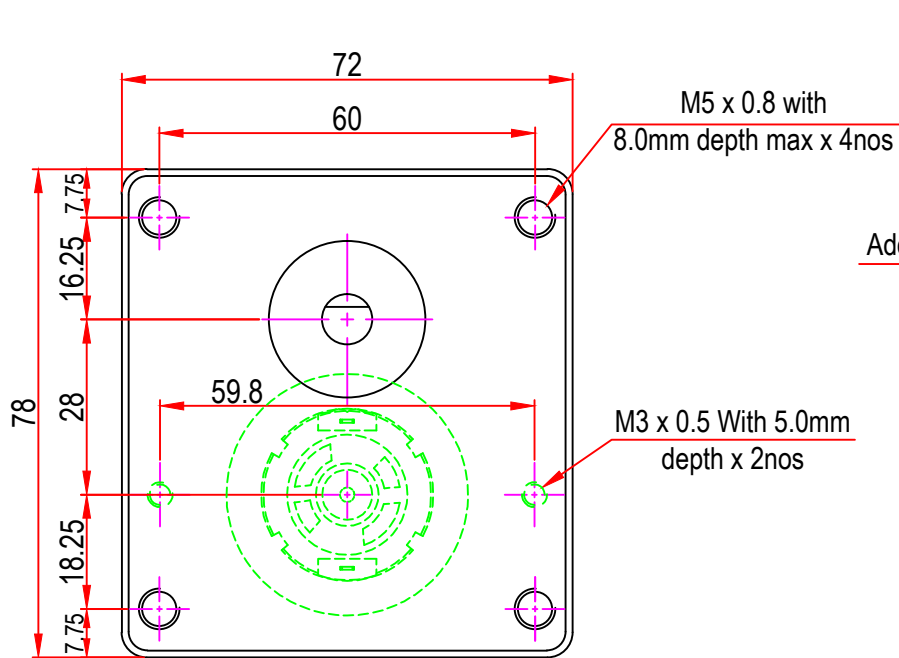

Issue/RevNo	Revision note	Date	Signature	Checked
1.0	Original Issue	01/04/2014	MBM	TNB

 Motion Drivetrionics Pvt Ltd				
Itemref	DC28GB4		Article No./Reference	
Designed by MBM	Checked by TNB	Approved by TNB	Date 01/04/2014	Scale do not scale
BRAND - MECHTEX Navi Mumbai - 400 709.			Assembly Drawing	
F-MKT-022 VER 3.0			Edition	Sheet 1 of 1