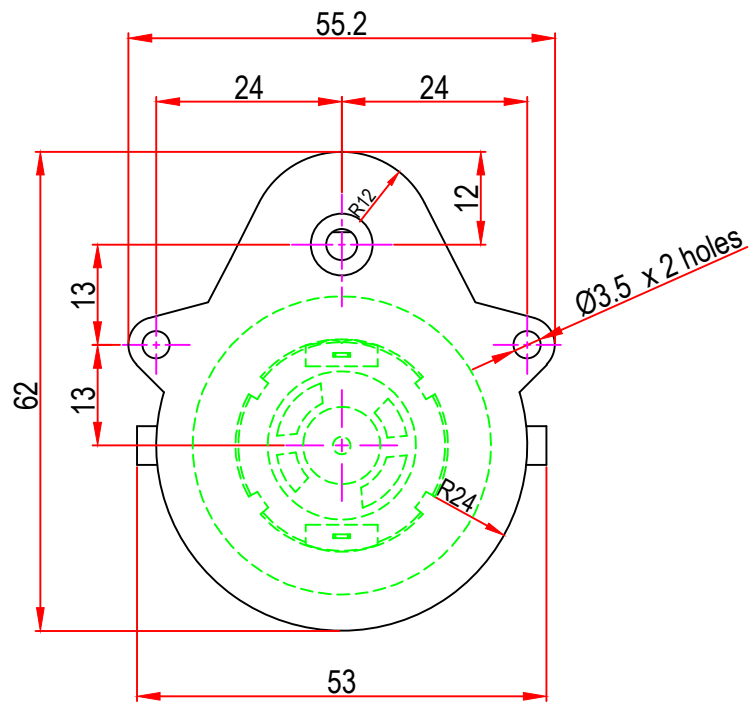

Issue/RevNo	Revision note	Date	Signature	Checked
1.0	Original Issue	01/04/2014	MBM	TNB

		Motion Drivetrónica Pvt Ltd		
Itemref	DC28GB2	Article No./Reference		
Designed by MBM	Checked by TNB	Approved by TNB	Date 01/04/2014	Scale do not scale
BRAND - MECHTEX Navi Mumbai - 400 709.		Assembly Drawing		
F-MKT-022 VER 3.0			Edition	Sheet 1 of 1