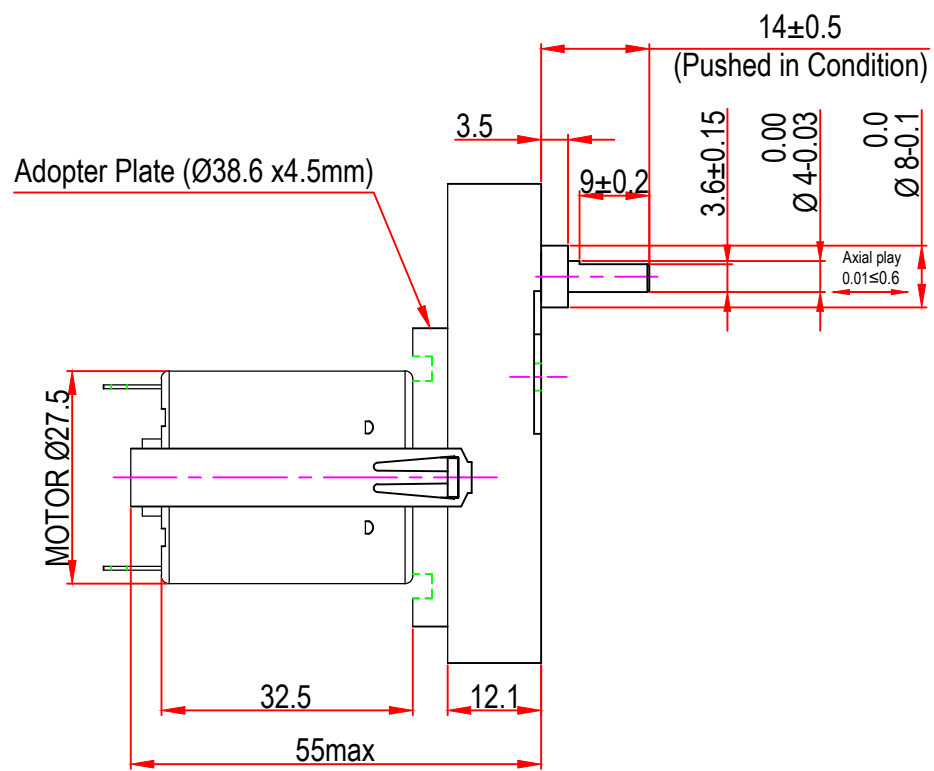

Issue/RevNo	Revision note	Date	Signature	Checked
1.0	Original Issue	01/04/2014	MBM	TNB

		Motion Drivetrónica Pvt Ltd		
Itemref	DC28GB2	Article No./Reference		
Designed by MBM	Checked by TNB	Approved by TNB	Date 01/04/2014	Scale do not scale
BRAND - MECHTEX Navi Mumbai - 400 709.		Assembly Drawing		
F-MKT-022 VER 3.0			Edition	Sheet 1 of 1