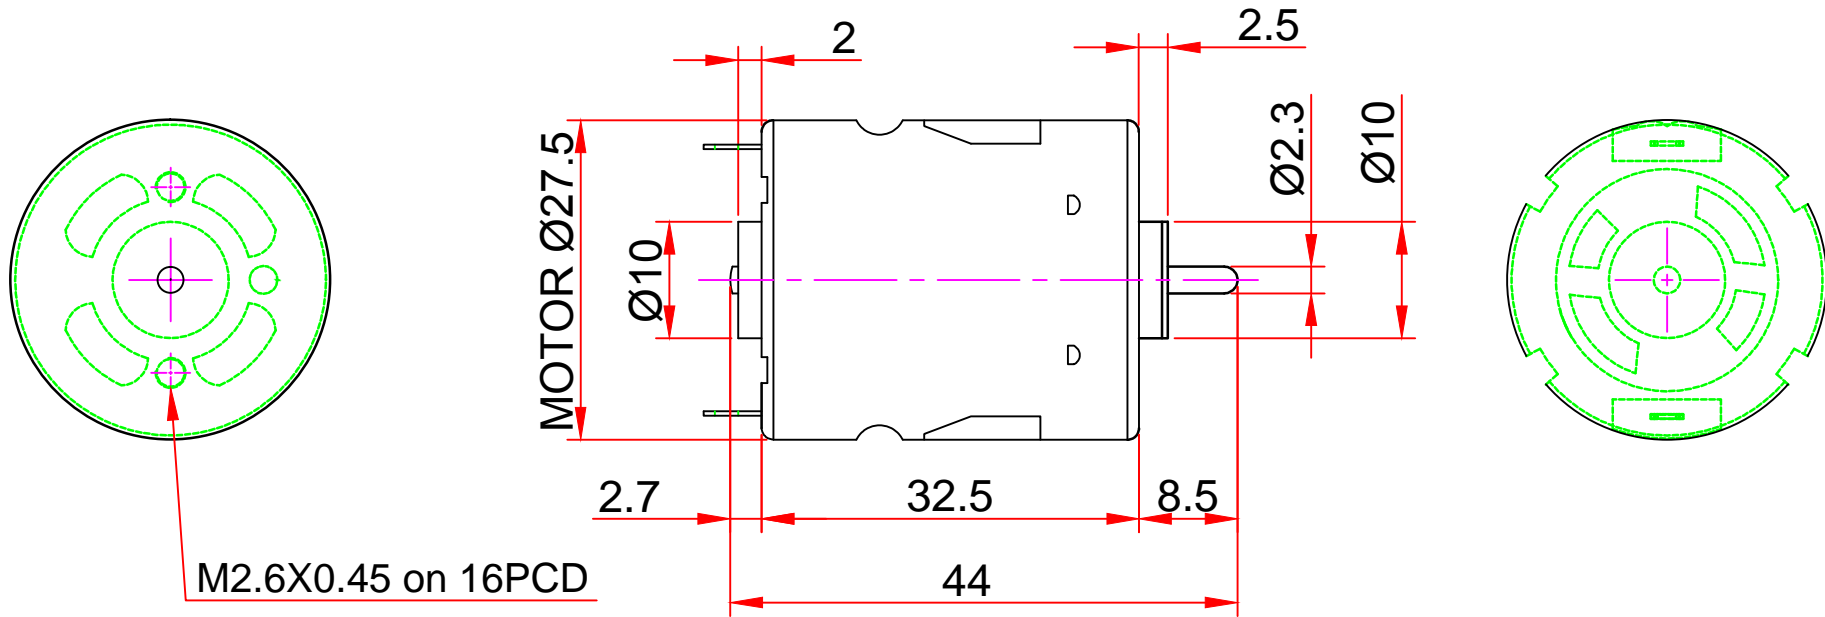

Issue/RevNo	Revision note	Date	Signature	Checked
1.0	Original Issue	01/04/2014	MBM	TNB

		Motion Drivetrónica Pvt Ltd		
Itemref	DC28 MOTOR	Article No./Reference		
Designed by MBM	Checked by TNB	Approved by TNB	Date 01/04/2014	Scale do not scale
BRAND - MECHTEX Navi Mumbai - 400 709.		Assembly Drawing		
F-MKT-022 VER 3.0		Edition	Sheet 1 of 1	