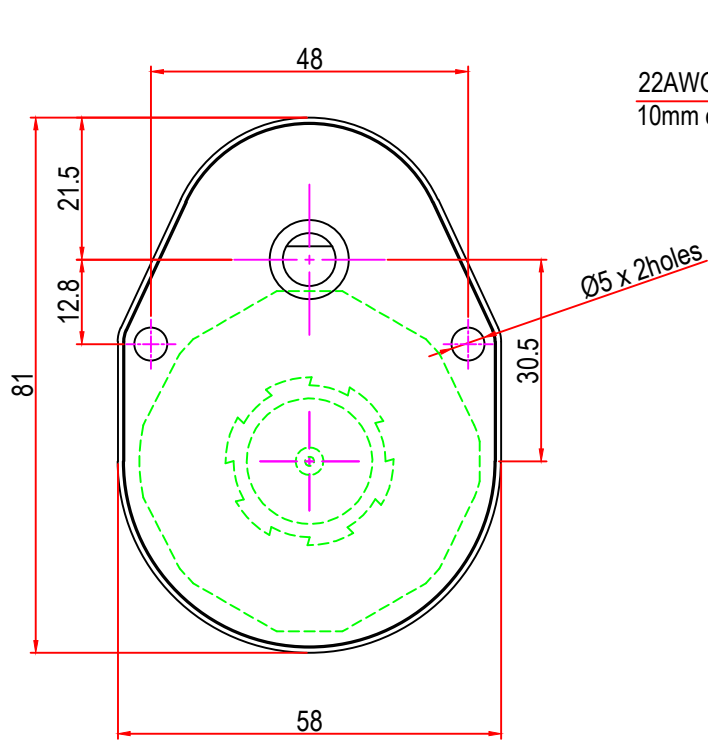

Issue/RevNo	Revision note	Date	Signature	Checked
1.0	Original Issue	01/04/2014	MBM	TNB

		Motion Drivetrionics Pvt Ltd		
Itemref	MTR4b7	Article No./Reference		
Designed by MBM	Checked by TNB	Approved by TNB	Date 01/04/2014	Scale do not scale
BRAND - MECHTEX Navi Mumbai - 400 709.		Assembly Drawing		
F-MKT-022 VER 3.0		Edition	Sheet 1 of 1	