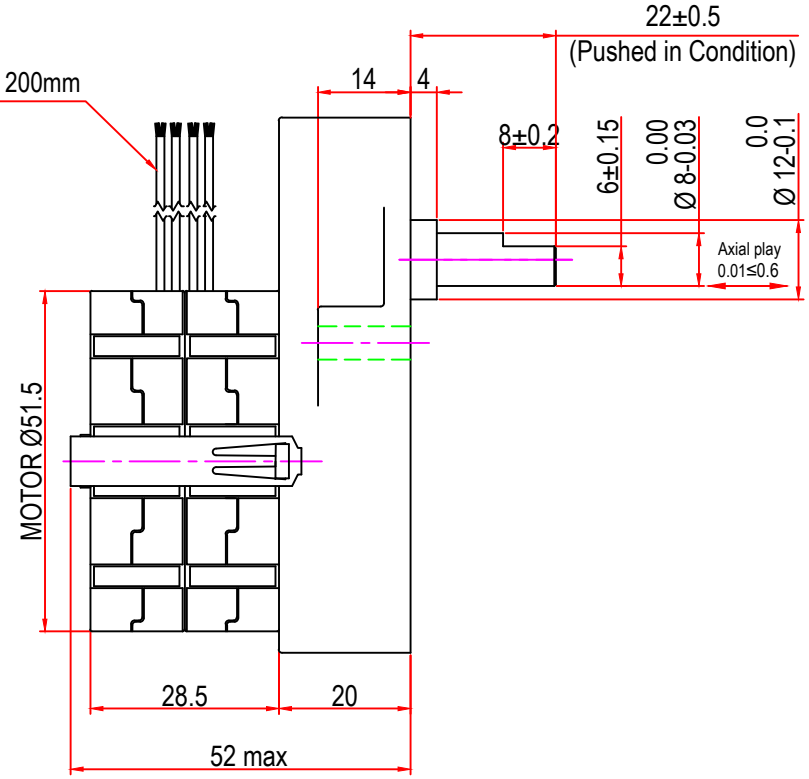

Issue/RevNo	Revision note	Date	Signature	Checked
1.0	Original Issue	01/04/2014	MBM	TNB

		Motion Drivetrionics Pvt Ltd		
Itemref	MTR4b7	Article No./Reference		
Designed by MBM	Checked by TNB	Approved by TNB	Date 01/04/2014	Scale do not scale
BRAND - MECHTEX Navi Mumbai - 400 709.		Assembly Drawing		
F-MKT-022 VER 3.0		Edition	Sheet 1 of 1	