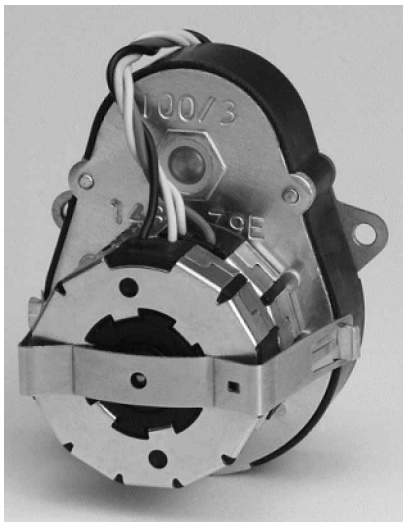

Issue/RevNo	Revision note	Date	Signature	Checked
1.0	Original Issue	01/04/2014	MBM	TNB

		<b>Motion Drivetrionics Pvt Ltd</b>		
Itemref	<b>MTR3b5P</b>		Article No./Reference	
Designed by MBM	Checked by TNB	Approved by TNB	Date 01/04/2014	Scale do not scale
<b>BRAND - MECHTEX</b> Navi Mumbai - 400 709.		<b>Assembly Drawing</b>		
F-MKT-022 VER 3.0		Edition	Sheet 1 of 1	