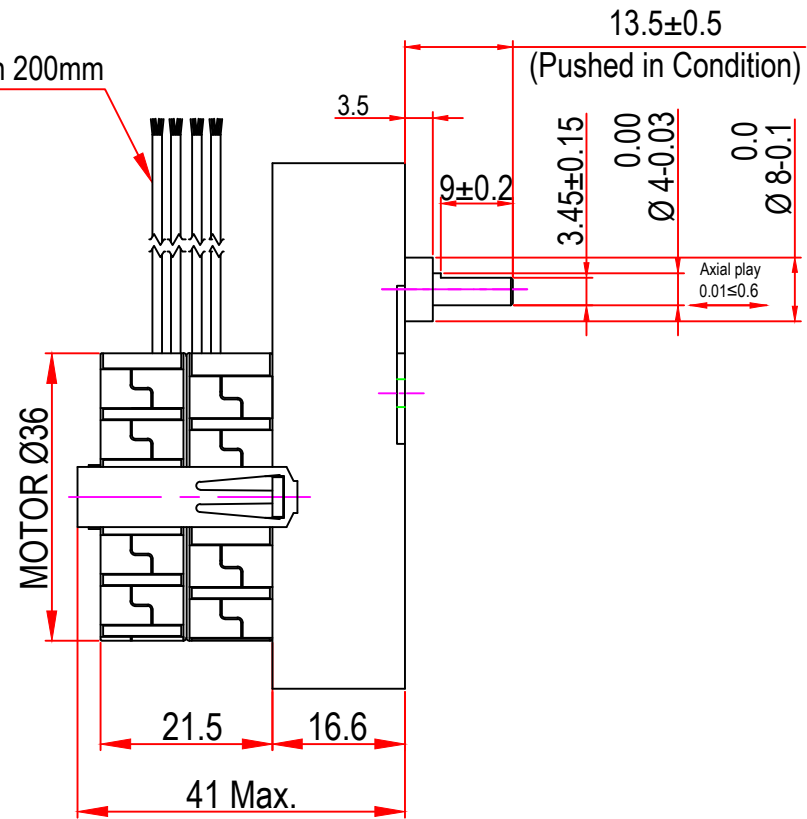

Issue/RevNo	Revision note	Date	Signature	Checked
1.0	Original Issue	01/04/2014	MBM	TNB

		<b>Motion Drivetrionics Pvt Ltd</b>		
Itemref	<b>MTR3b5P</b>		Article No./Reference	
Designed by MBM	Checked by TNB	Approved by TNB	Date 01/04/2014	Scale do not scale
<b>BRAND - MECHTEX</b> Navi Mumbai - 400 709.		<b>Assembly Drawing</b>		
F-MKT-022 VER 3.0		Edition	Sheet 1 of 1	