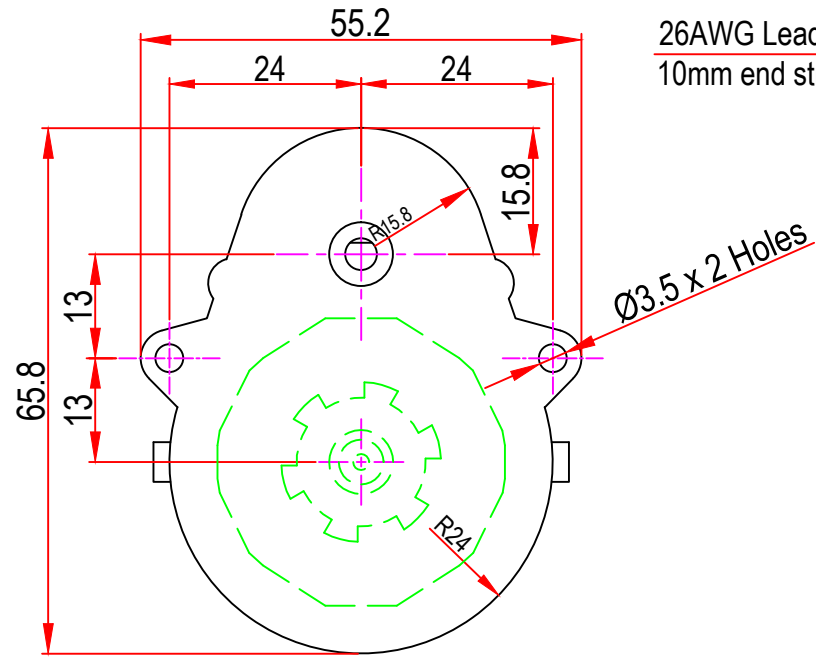

Issue/RevNo	Revision note	Date	Signature	Checked
1.0	Original Issue	01/04/2014	MBM	TNB

		<b>Motion Drivetrionics Pvt Ltd</b>		
Itemref	<b>MTR3b5P</b>		Article No./Reference	
Designed by MBM	Checked by TNB	Approved by TNB	Date 01/04/2014	Scale do not scale
<b>BRAND - MECHTEX</b> Navi Mumbai - 400 709.		<b>Assembly Drawing</b>		
F-MKT-022 VER 3.0		Edition	Sheet 1 of 1	