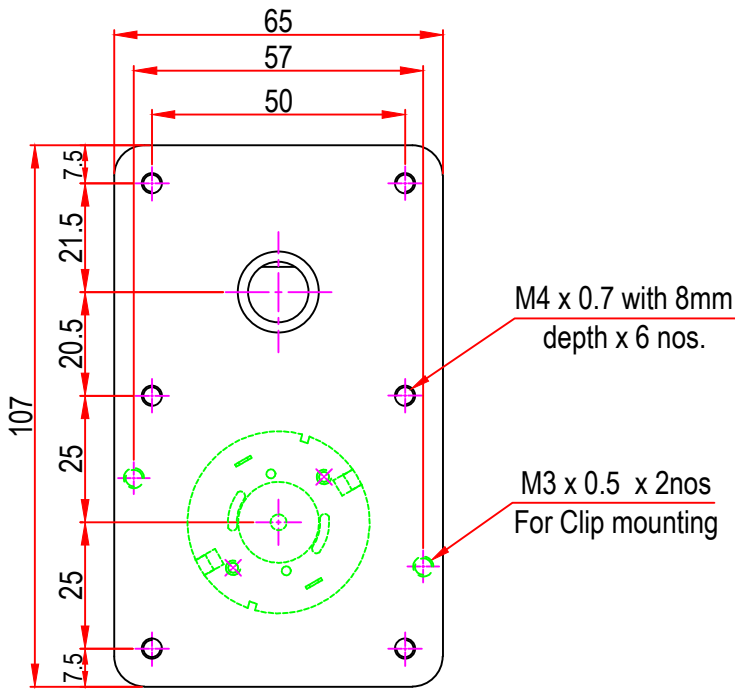

Issue/RevNo	Revision note	Date	Signature	Checked
1.0	Original Issue	01/04/2014	MBM	TNB

Itemref	DC38GBW		Article No./Reference	
Designed by MBM	Checked by TNB	Approved by TNB	Date 01/04/2014	Scale do not scale
<b>BRAND - MECHTEX</b> Navi Mumbai - 400 709.			<b>Assembly Drawing</b>	
F-MKT-022 VER 3.0			Edition	Sheet 1 of 1