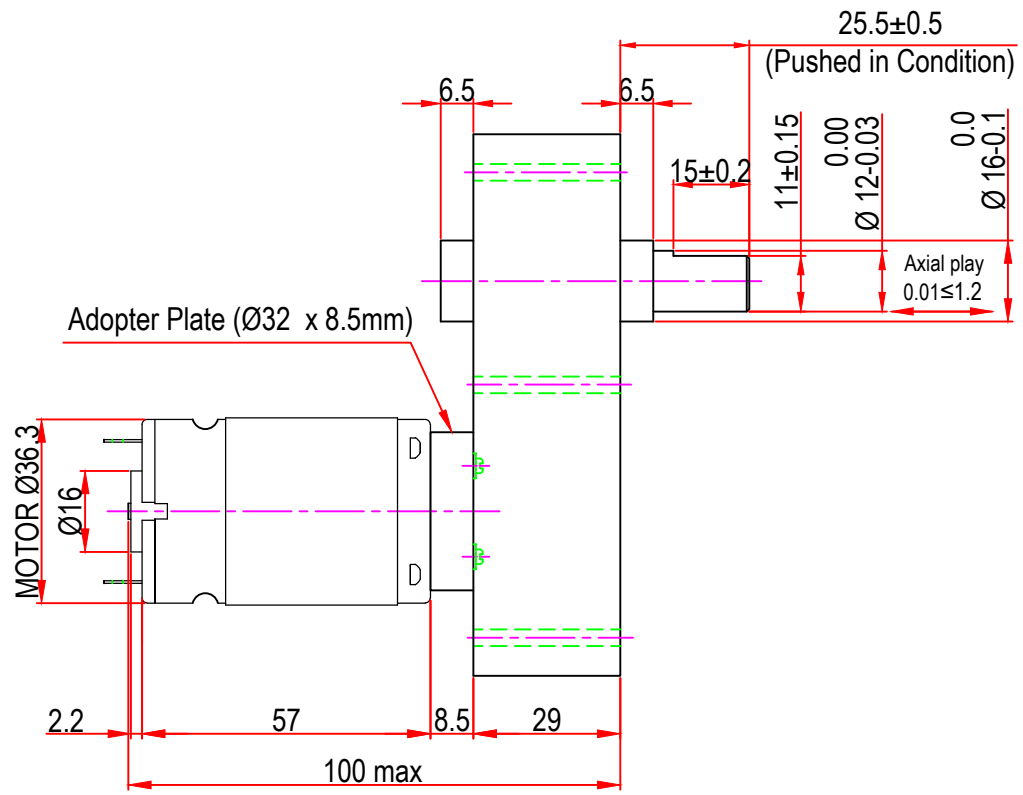

Issue/RevNo	Revision note	Date	Signature	Checked
1.0	Original Issue	01/04/2014	MBM	TNB

Itemref	DC38GBW		Article No./Reference	
Designed by MBM	Checked by TNB	Approved by TNB	Date 01/04/2014	Scale do not scale
<b>BRAND - MECHTEX</b> Navi Mumbai - 400 709.			<b>Assembly Drawing</b>	
F-MKT-022 VER 3.0			Edition	Sheet 1 of 1