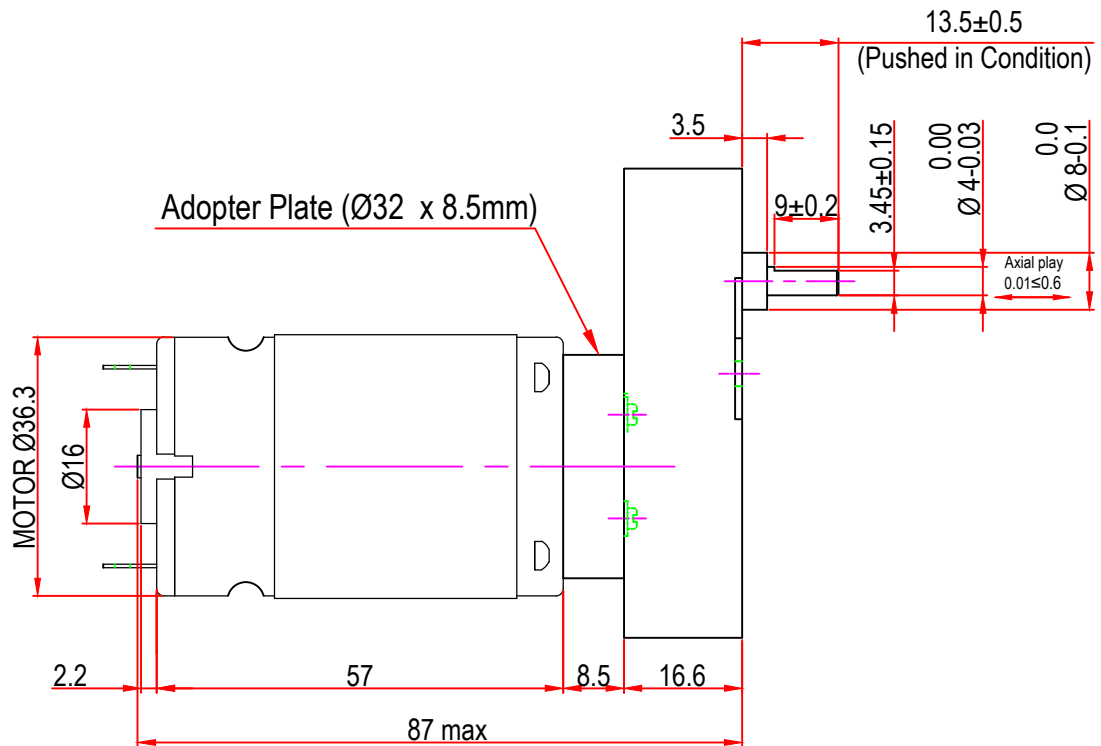

Issue/RevNo	Revision note	Date	Signature	Checked
1.0	Original Issue	01/04/2014	MBM	TNB

		Motion Drivetrionics Pvt Ltd	
Itemref	DC38GB5P	Article No./Reference	
Designed by MBM	Checked by TNB	Approved by TNB	Date 01/04/2014
Scale do not scale			
BRAND - MECHTEX Navi Mumbai - 400 709.		Assembly Drawing	
F-MKT-022 VER 3.0		Edition	Sheet 1 of 1