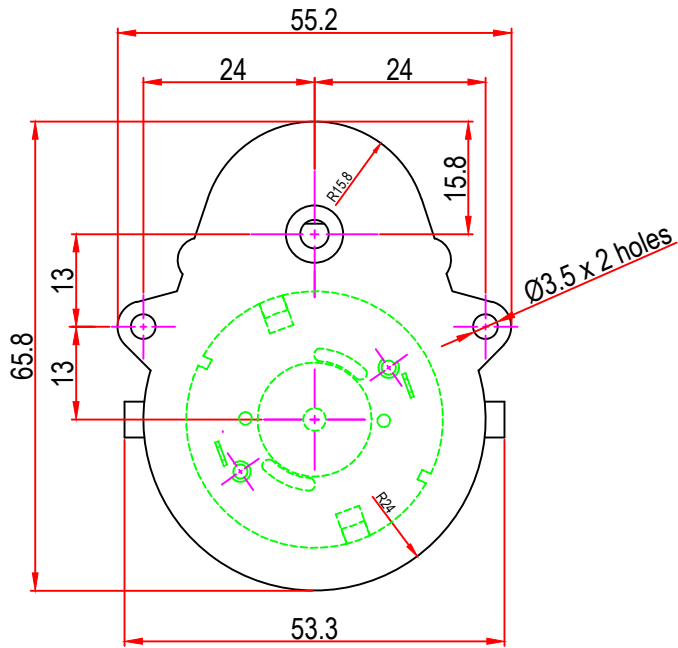

Issue/RevNo	Revision note	Date	Signature	Checked
1.0	Original Issue	01/04/2014	MBM	TNB

		Motion Drivetrionics Pvt Ltd	
Itemref	DC38GB5P	Article No./Reference	
Designed by MBM	Checked by TNB	Approved by TNB	Date 01/04/2014
Scale do not scale			
BRAND - MECHTEX Navi Mumbai - 400 709.		Assembly Drawing	
F-MKT-022 VER 3.0		Edition	Sheet 1 of 1