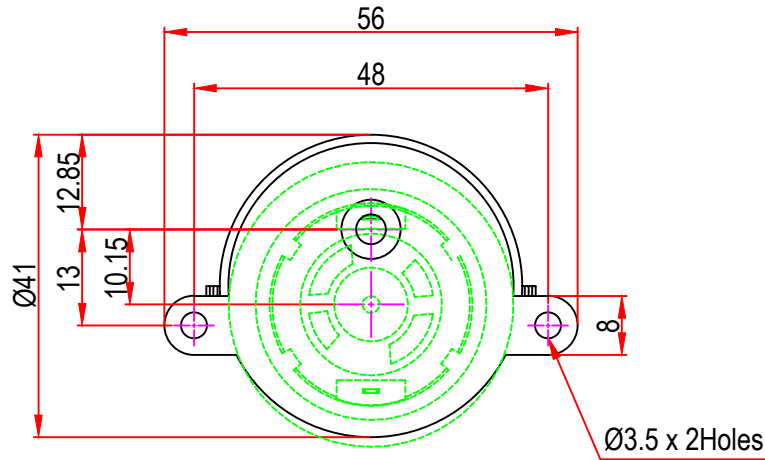

Issue/RevNo	Revision note	Date	Signature	Checked
1.0	Original Issue	01/04/2014	MBM	TNB

		<b>Motion Drivetrionics Pvt Ltd</b>		
Itemref	DC28GB380CP	Article No./Reference		
Designed by MBM	Checked by TNB	Approved by TNB	Date 01/04/2014	Scale do not scale
<b>BRAND - MECHTEX</b> Navi Mumbai - 400 709.		<b>Assembly Drawing</b>		
F-MKT-022 VER 3.0		Edition	Sheet 1 of 1	