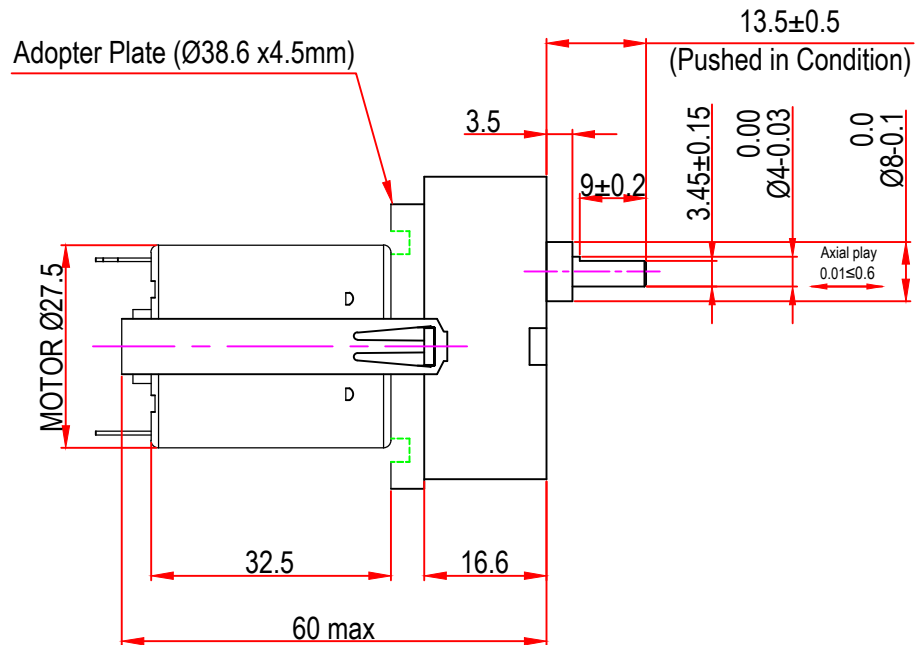

Issue/RevNo	Revision note	Date	Signature	Checked
1.0	Original Issue	01/04/2014	MBM	TNB

		<b>Motion Drivetrionics Pvt Ltd</b>		
Itemref	DC28GB380CP	Article No./Reference		
Designed by MBM	Checked by TNB	Approved by TNB	Date 01/04/2014	Scale do not scale
<b>BRAND - MECHTEX</b> Navi Mumbai - 400 709.		<b>Assembly Drawing</b>		
F-MKT-022 VER 3.0		Edition	Sheet 1 of 1	