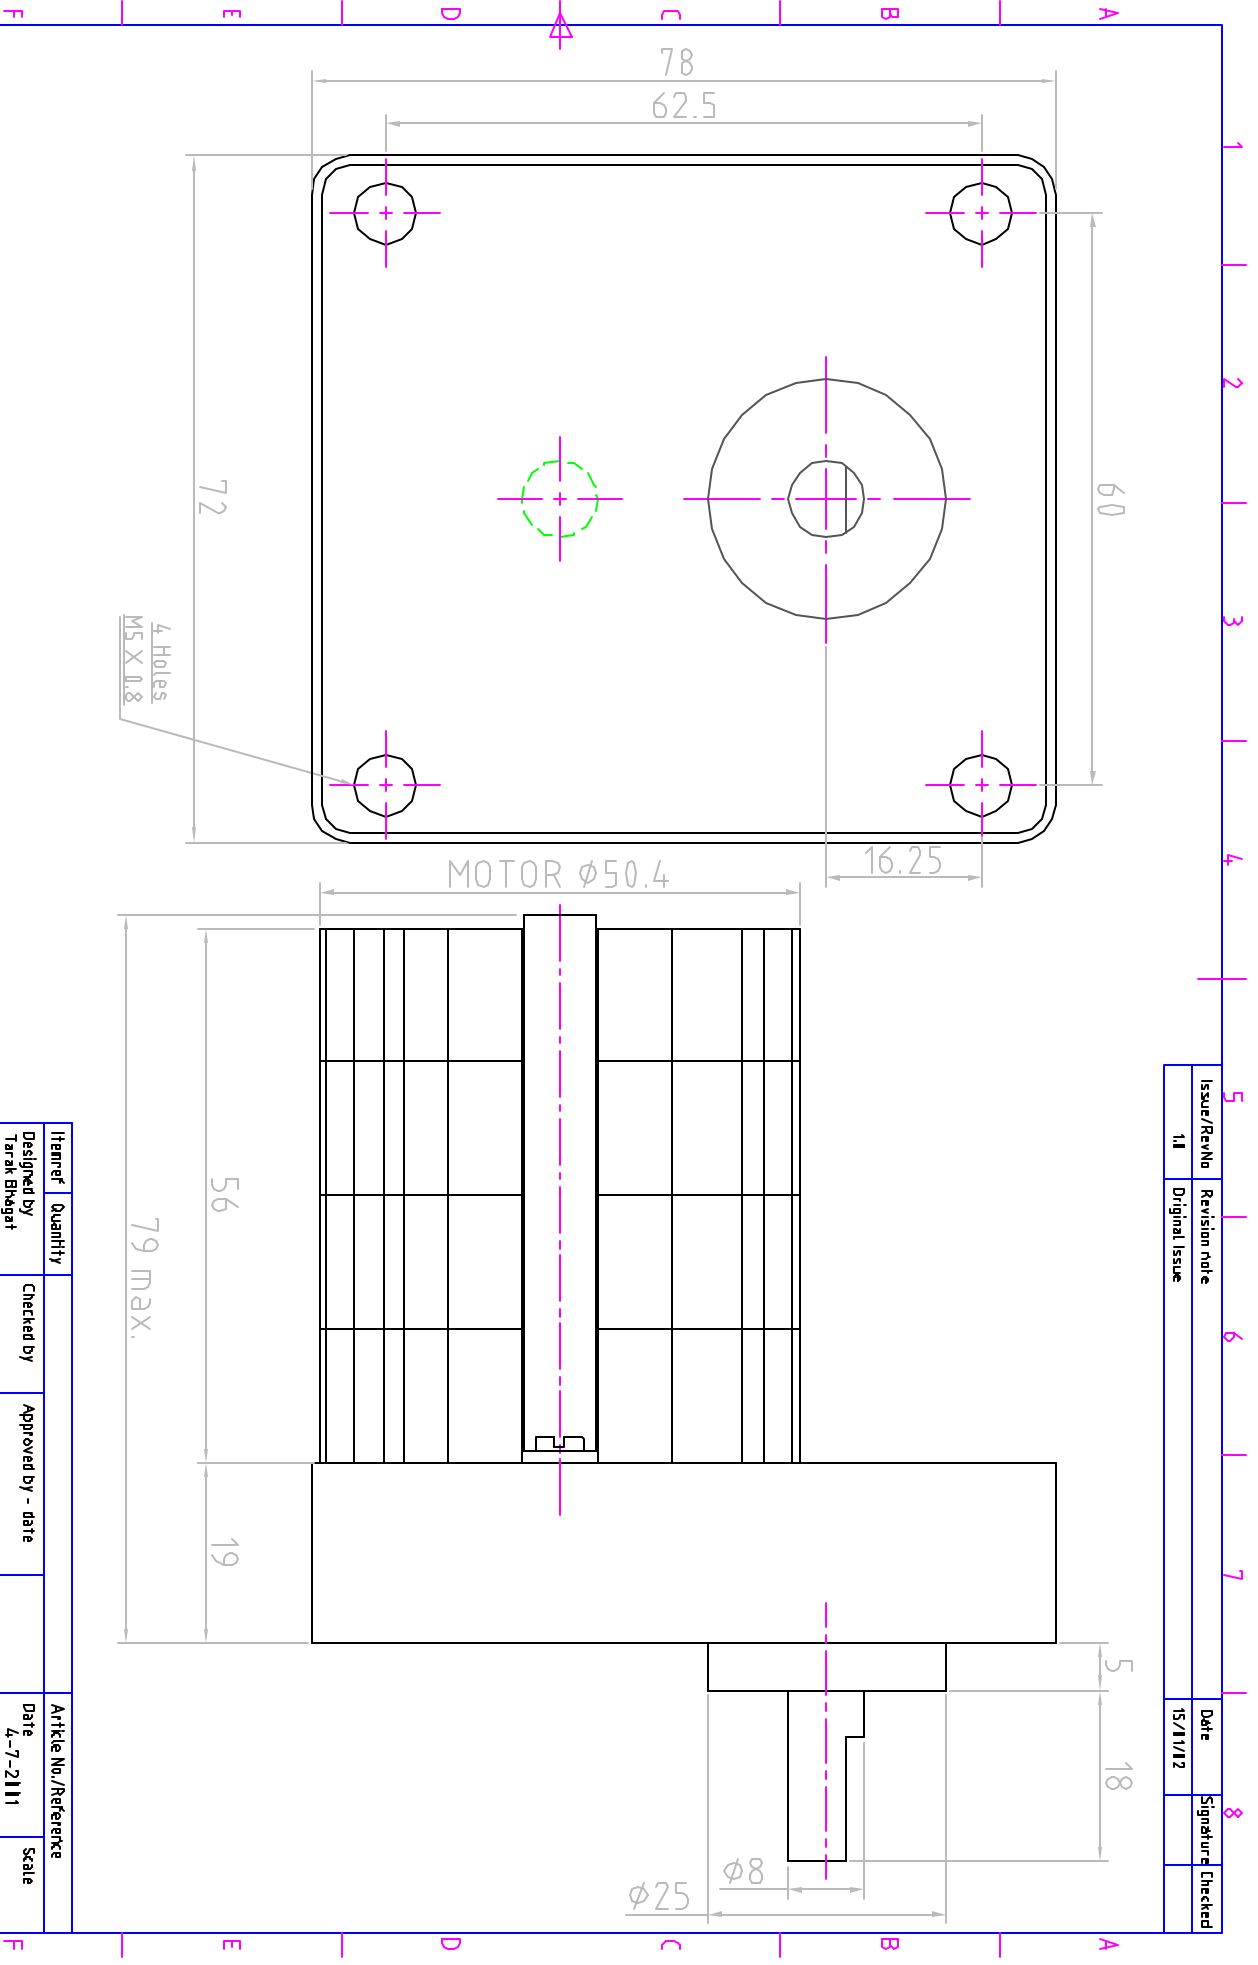

Issue/RevNo	Revision note	Date	Signature	Checked
1/1	Original Issue	15/11/12		

Itemref	Quantity	Article No./Reference
Designed by Tarak Bhagat	Checked by	Date 4-7-2111
Mech- Tex Mfg. Co. Mumbai - 411 0811		Scale
DRAWING_NUMBER		Edition
Sheet		Sheet

Assembly Drawing - MTRD4b4

DRAWING_NUMBER

Mech- Tex Mfg. Co.
Mumbai - 411 0811

MINOR