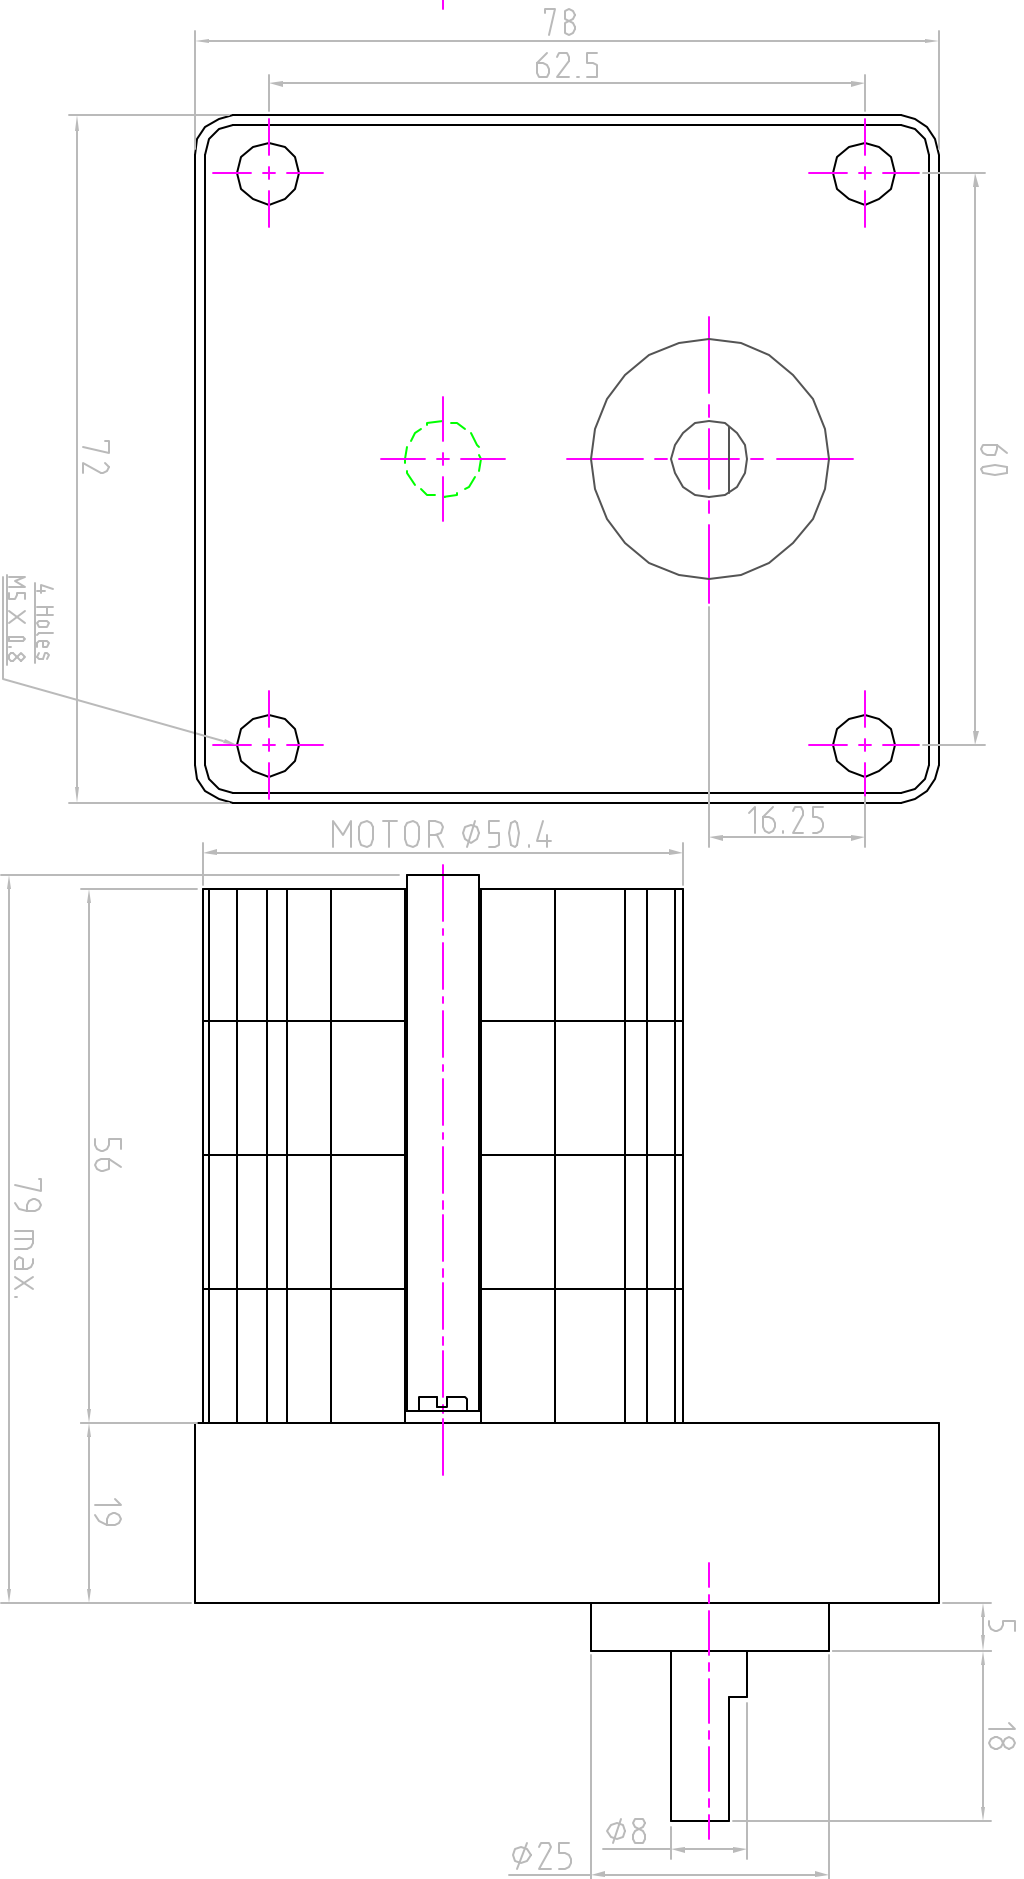

Issue/RevNo	Revision note	Date	Signature	Checked
1/1	Original Issue	15/11/12		

Itemref	Quantity	Article No./Reference
Designed by Tarak Bhagat	Checked by	Date 4-7-2111
Mech- Tex Mfg. Co. Mumbai - 411 0811		Scale
DRAWING_NUMBER		Edition
Sheet		Sheet

Assembly Drawing - MTRD4b4

DRAWING_NUMBER

Mech- Tex Mfg. Co.
Mumbai - 411 0811

MINOR