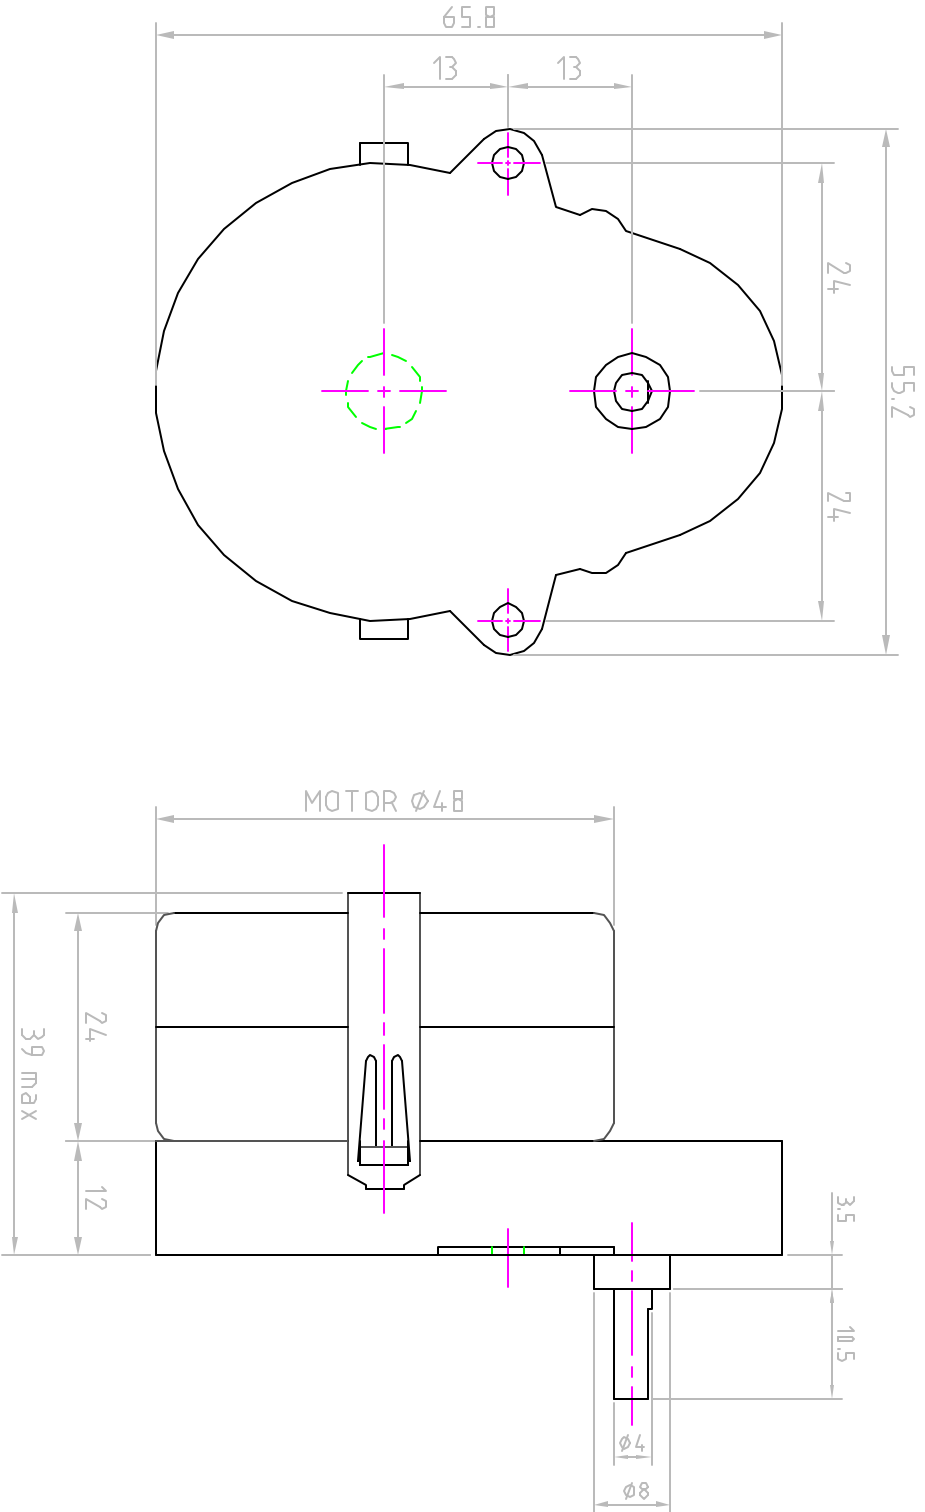

Issue/RevNo	Revision note	Date	Signature	Checked
1/1	Original Issue	15/11/13		

Itemref	Quantity	Article No./Reference	Scale
Designed by Tarak Bhagat	Checked by	Date 15/11/13	do not scale
Approved by - date		Assembly Drawing M155H	
Mumbai - 400 080		Edition	Sheet