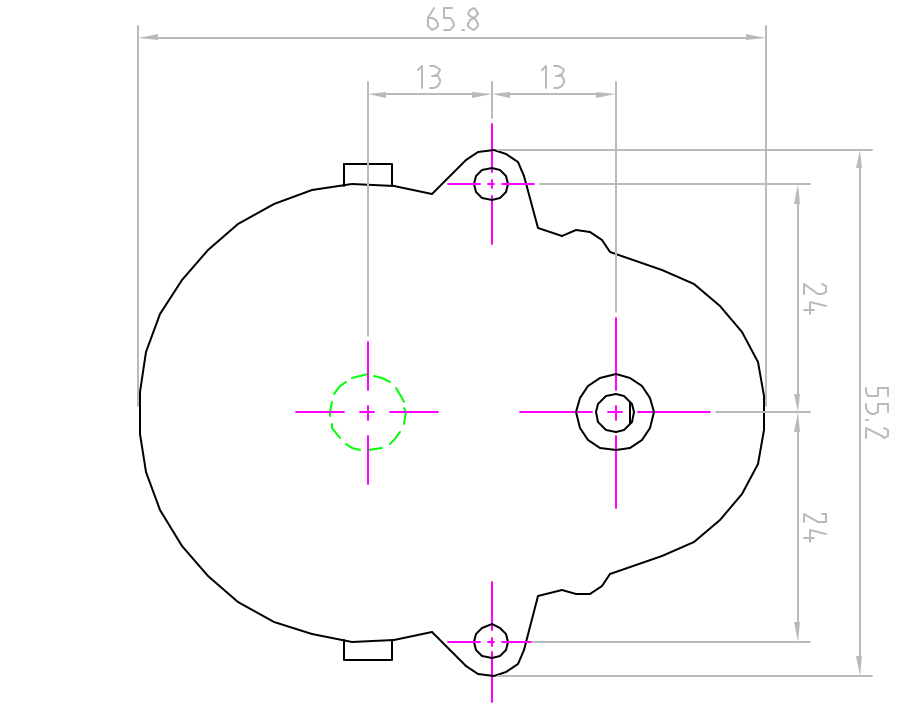

Issue/RevNo	Revision note	Date	Signature	Checked
1/1	Original Issue	15/11/13		

Itemref	Quantity	Article No./Reference	Scale
Designed by Tarak Bhagat	Checked by	Date 15/11/13	do not scale
Approved by - date		Edition	
Mach-Tex Mfg. Co. Mumbai - 400 080		Sheet	

Assembly Drawing MT05H

Sheet