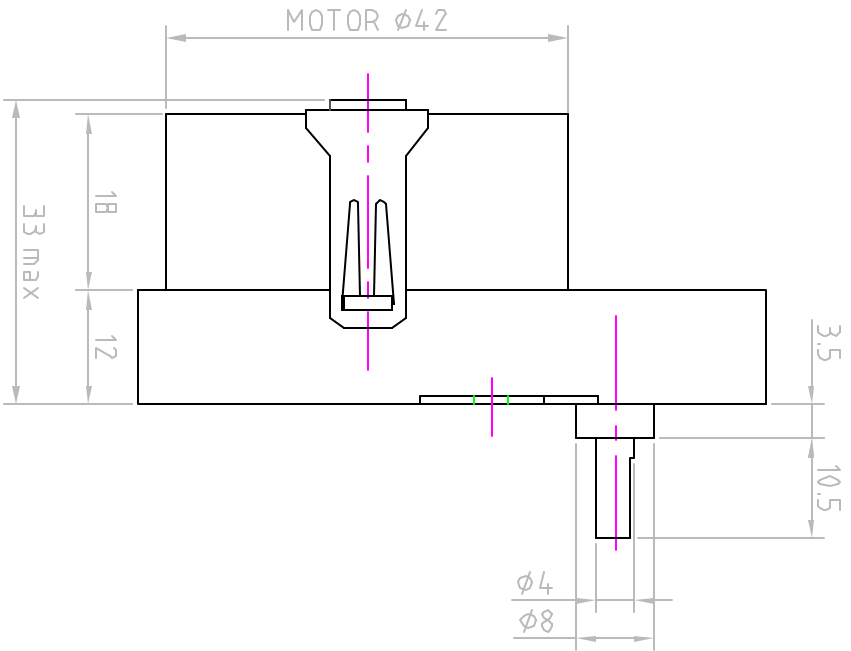

Issue/RevNo	Revision note	Date	Signature	Checked
1/1	Original Issue	15/11/13		

Itemref	Quantity	Article No./Reference	Scale
Designed by Tarak Bhagat	Checked by	Date 15/11/13	do not scale
Approved by - date		Edition	
Mach-Tex Mfg. Co. Mumbai - 400 080		Sheet	

Assembly Drawing MT05H

Sheet