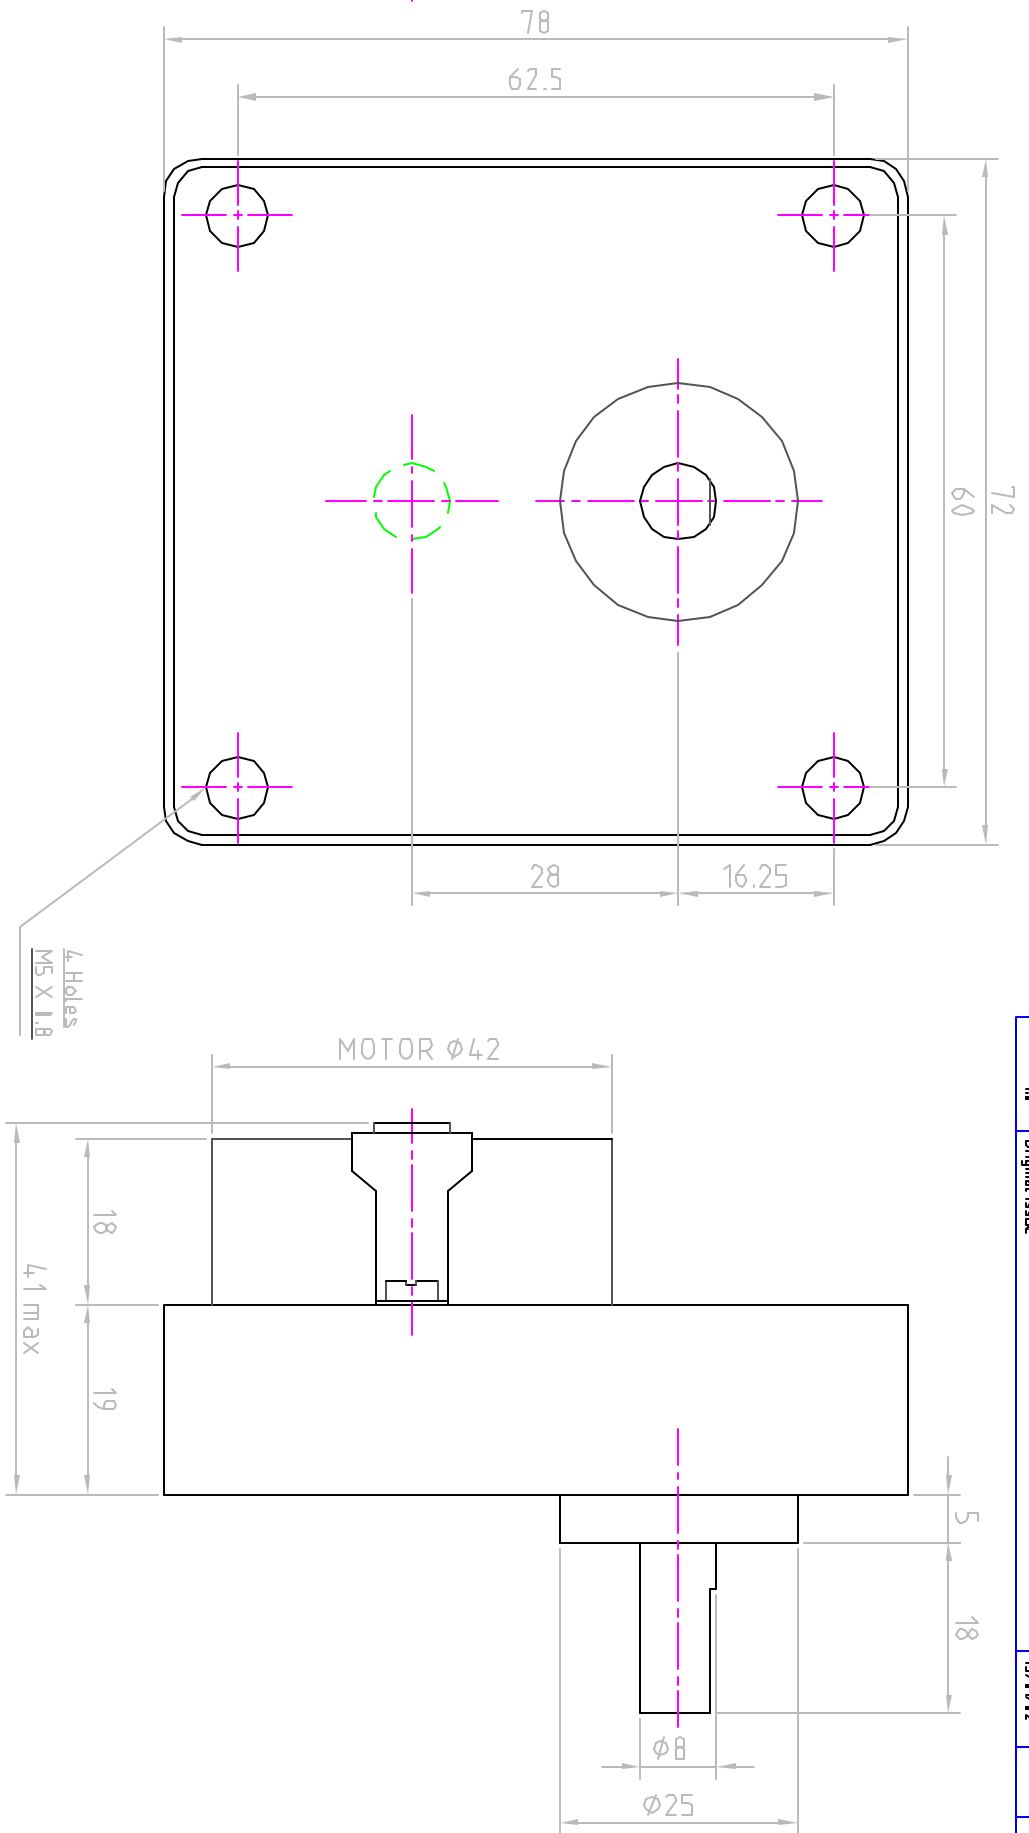

Issue/RevNo	Revision note	Date	Signature	Checked
1/1	Original Issue	15/11/12		

Itemref	Quantity	Article No./Reference
Designed by Tarak Bhagat	Checked by	Date 4-7-2111
Approved by - date		Scale
Mech- Tex Mfg. Co. Mumbai - 411 0811		Assembly Drawing - MTO4
DRAWING_NUMBER		Edition
		Sheet